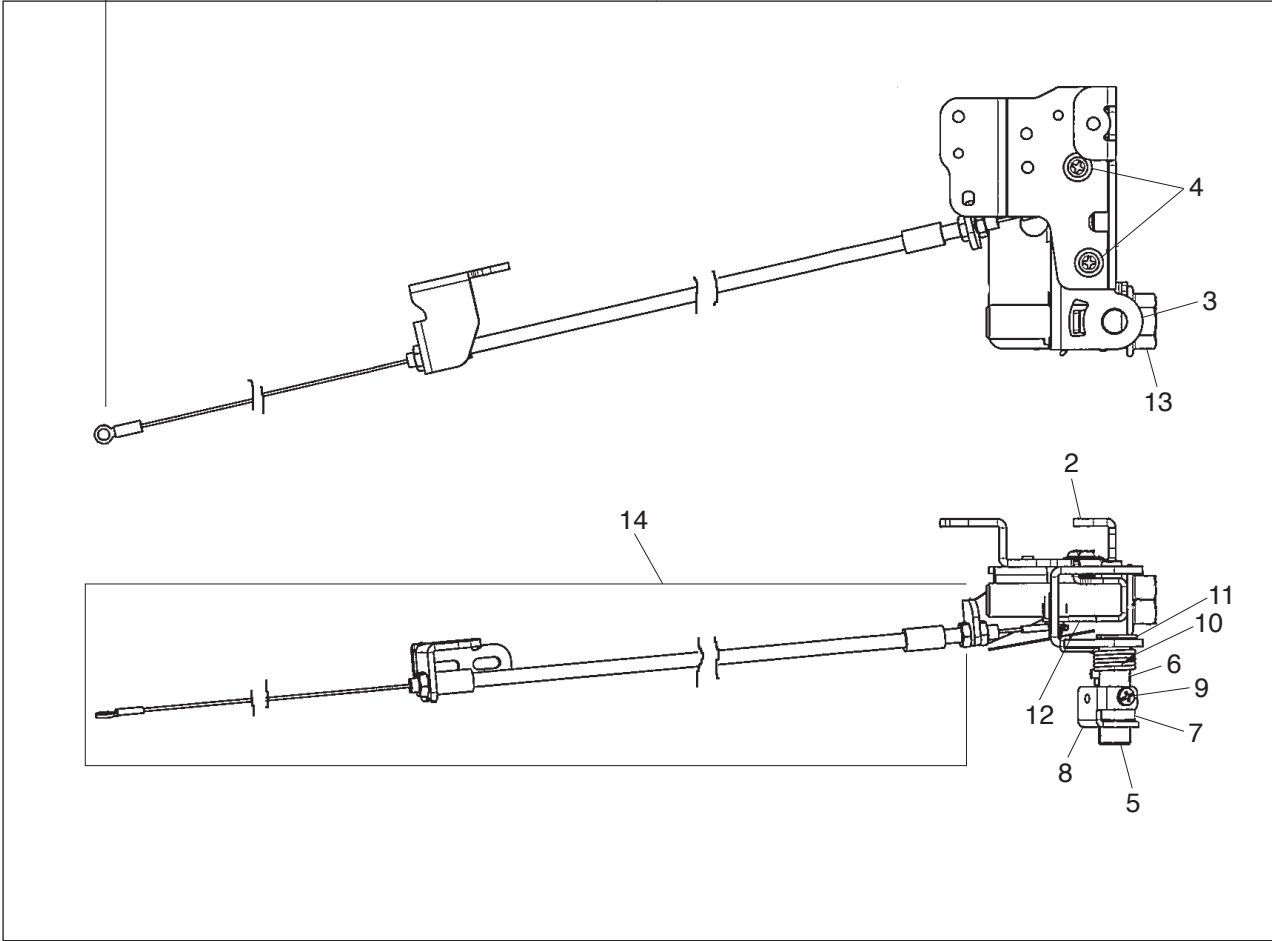

PARTS LIST

PARTS LIST

KEY NO.	PARTS NO.	DESCRIPTION
1	809643208	Knee lift shaft (unit)
2	809154001	Knee lifter base 1
3	809155002	Knee lifter base 2
4	000115205	Setscrew TP 4x6
5	809156003	Knee lift shaft
6	000004107	Spring pin 3x14
7	846297002	Stopper
8	861072006	Stopper plate
9	000101105	Setscrew 3x4
10	809157004	Knee lift shaft spring
11	000030205	Snap ring E-8
12	809158005	Knee lift link plate
13	000138503	Bolt 5x12
14	809647006	Wire (unit)
15	809162002	Wire guide 2
16	809163003	Knee lift arm
17	809644003	Thread tension release link (unit)
18	809166006	Thread tension release base
19	809167007	Thread release cam guide
20	809168008	Thread release cam
21	000002105	Snap ring E-3
22	809169009	Thread tension release link
23	809170003	Thread release link spring