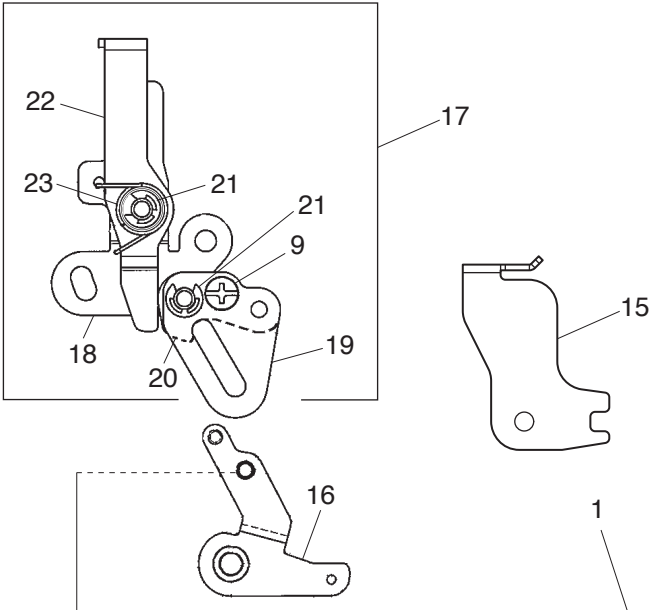

PARTS LIST

PARTS LIST

KEY NO.	PARTS NO.	DESCRIPTION
1	809643208	Knee lift shaft (unit)
2	809154001	Knee lifter base 1
3	809155002	Knee lifter base 2
4	000115205	Setscrew TP 4x6
5	809156003	Knee lift shaft
6	000004107	Spring pin 3x14
7	846297002	Stopper
8	861072006	Stopper plate
9	000101105	Setscrew 3x4
10	809157004	Knee lift shaft spring
11	000030205	Snap ring E-8
12	809158005	Knee lift link plate
13	000138503	Bolt 5x12
14	809647006	Wire (unit)
15	809162002	Wire guide 2
16	809163003	Knee lift arm
17	809644003	Thread tension release link (unit)
18	809166006	Thread tension release base
19	809167007	Thread release cam guide
20	809168008	Thread release cam
21	000002105	Snap ring E-3
22	809169009	Thread tension release link
23	809170003	Thread release link spring