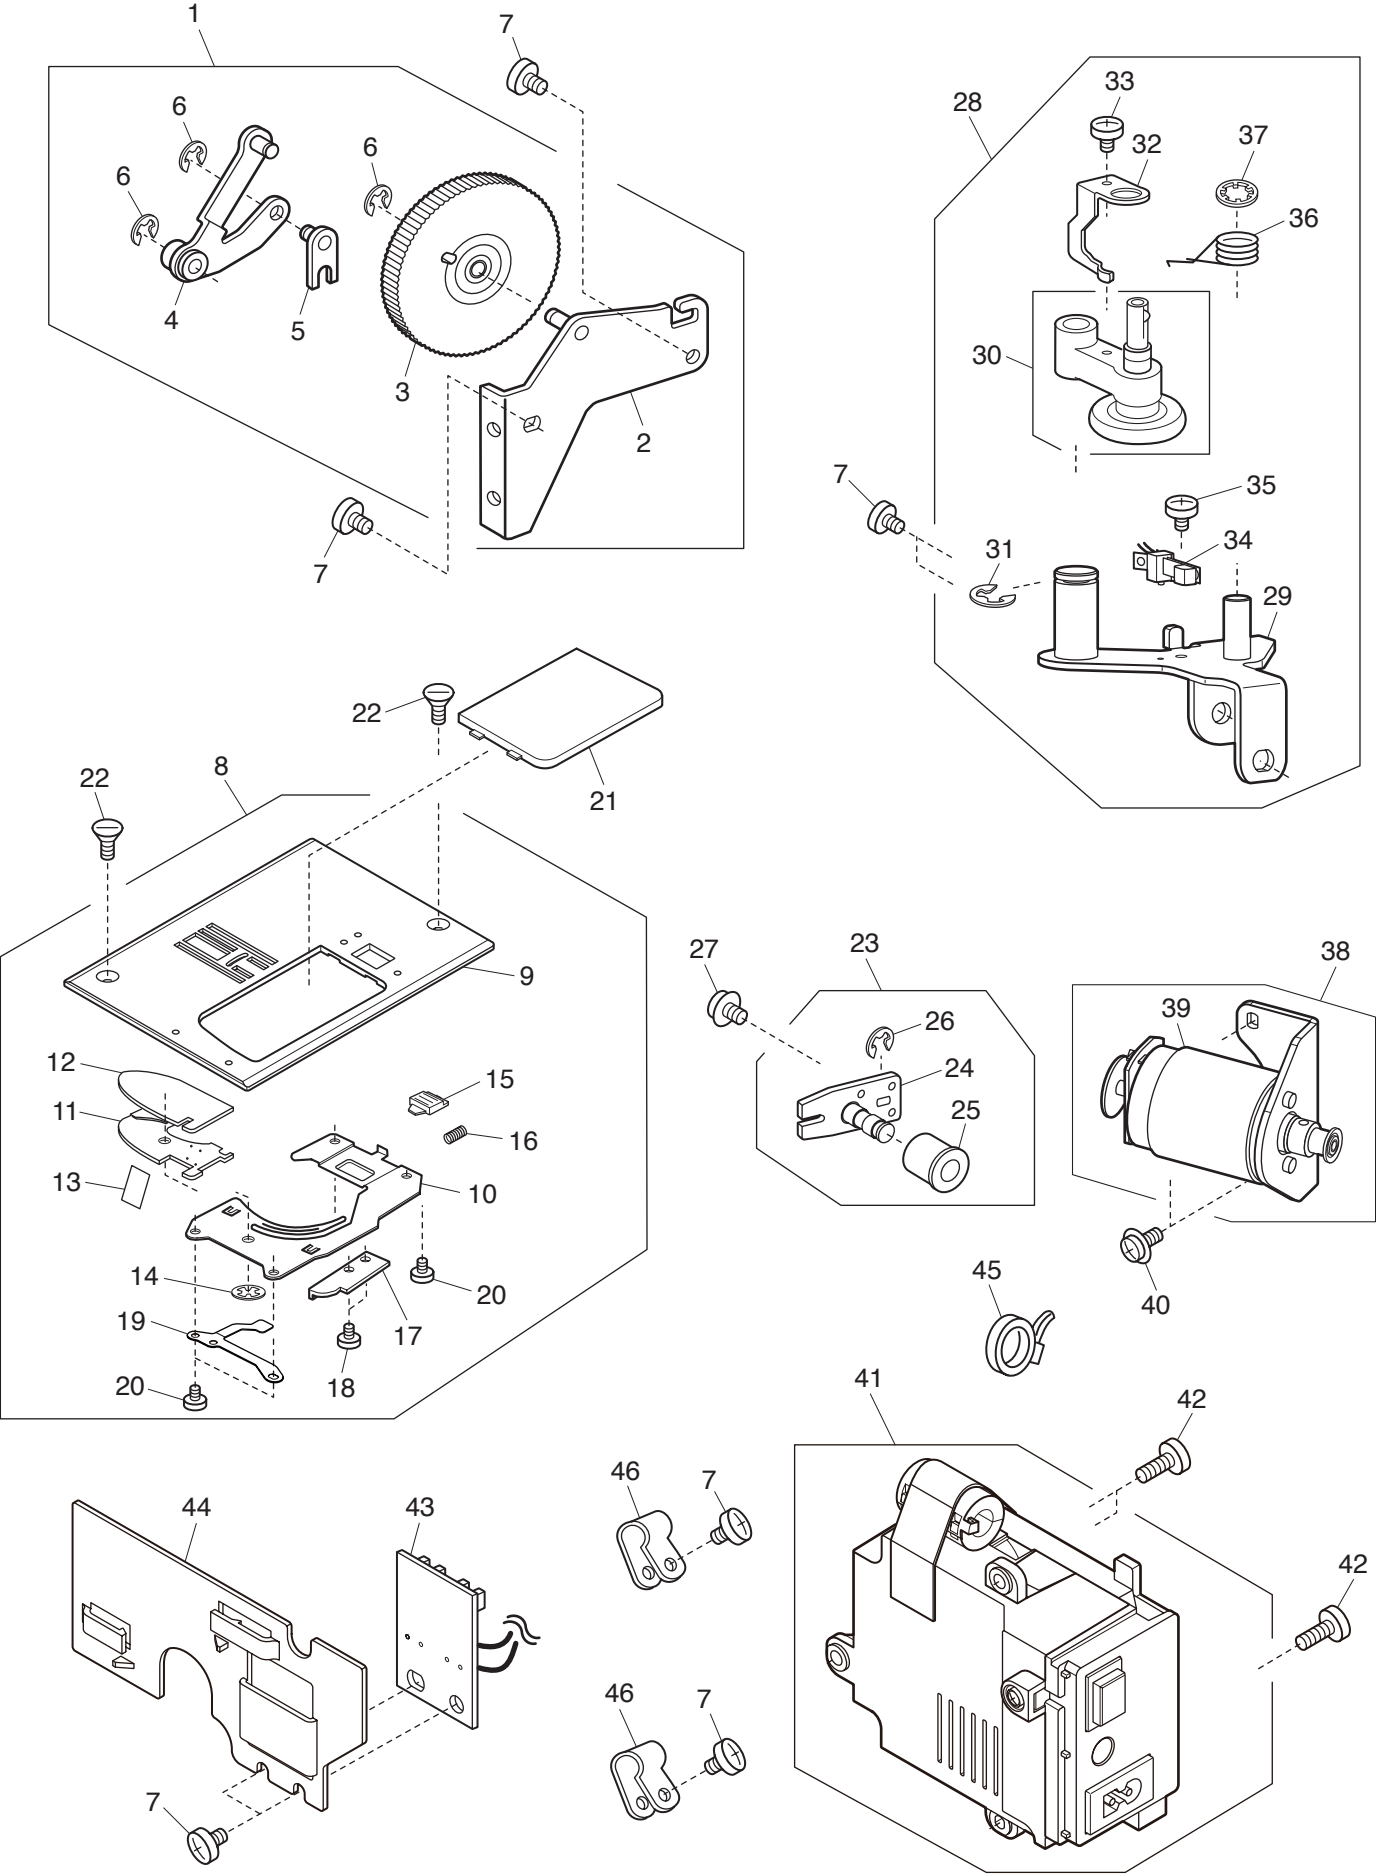

PARTS LIST

PARTS LIST

KEY NO.	PARTS NO.	DESCRIPTION
1	809608005	Presser foot pressure adjustment (unit)
2	809018002	Presser foot pressure adjusting set plate
3	808078203	Presser foot pressure dial
4	808079008	Adjusting arm 1
5	808080002	Adjusting arm 2
6	000002105	Snap ring E-3
7	000081005	Setscrew 4x8
8	809616017	Needle plate (unit)
9	809132003	Needle plate
10	809133004	Hook cover plate supporter
11	809134005	Hook cover plate supporter base
12	809135006	Guide holder
13	809137008	Cutter
14	000014306	Snap ring CS-3
15	825016000	Hook cover plate release button
16	825017001	Spring
17	809050006	Rotation stopper
18	000163703	Setscrew 2x3.5
19	809184000	Spring
20	820374004	Setscrew 2x2.3
21	809136100	Hook cover plate
22	681009101	Setscrew
23	808614001	Idler (unit)
24	808038005	Idler set plate
25	625217100	Idler
26	000002806	Snap ring E-6
27	000115607	Setscrew TP 4x8
28	808615002	Bobbin winder (unit)
29	808039006	Bobbin winder set plate
30	508507001	Bobbin winder arm (unit)
31	000001609	Snap ring E-5
32	508111004	Clutch lever
33	000120203	Setscrew 3x8 (B)
34	856512100	Switch (unit)
35	000081706	Setscrew 2.5x5
36	808040000	Spring
37	000013903	Snap ring CS-5
38	808617004	DC motor (unit)
39	808502005	DC motor
40	000115700	Setscrew TP 4x10
41	808668402	Switching regulator (unit) (with Auto-off-timer) *must be used with:809405066 Printed circuit board A (unit)
42	000103509	Setscrew 4x10
43	808504007	Printed circuit board P (unit)
44	808181004	Cord guide
45	000053008	Cord binder
46	000188405	Nylon clip ACC-2