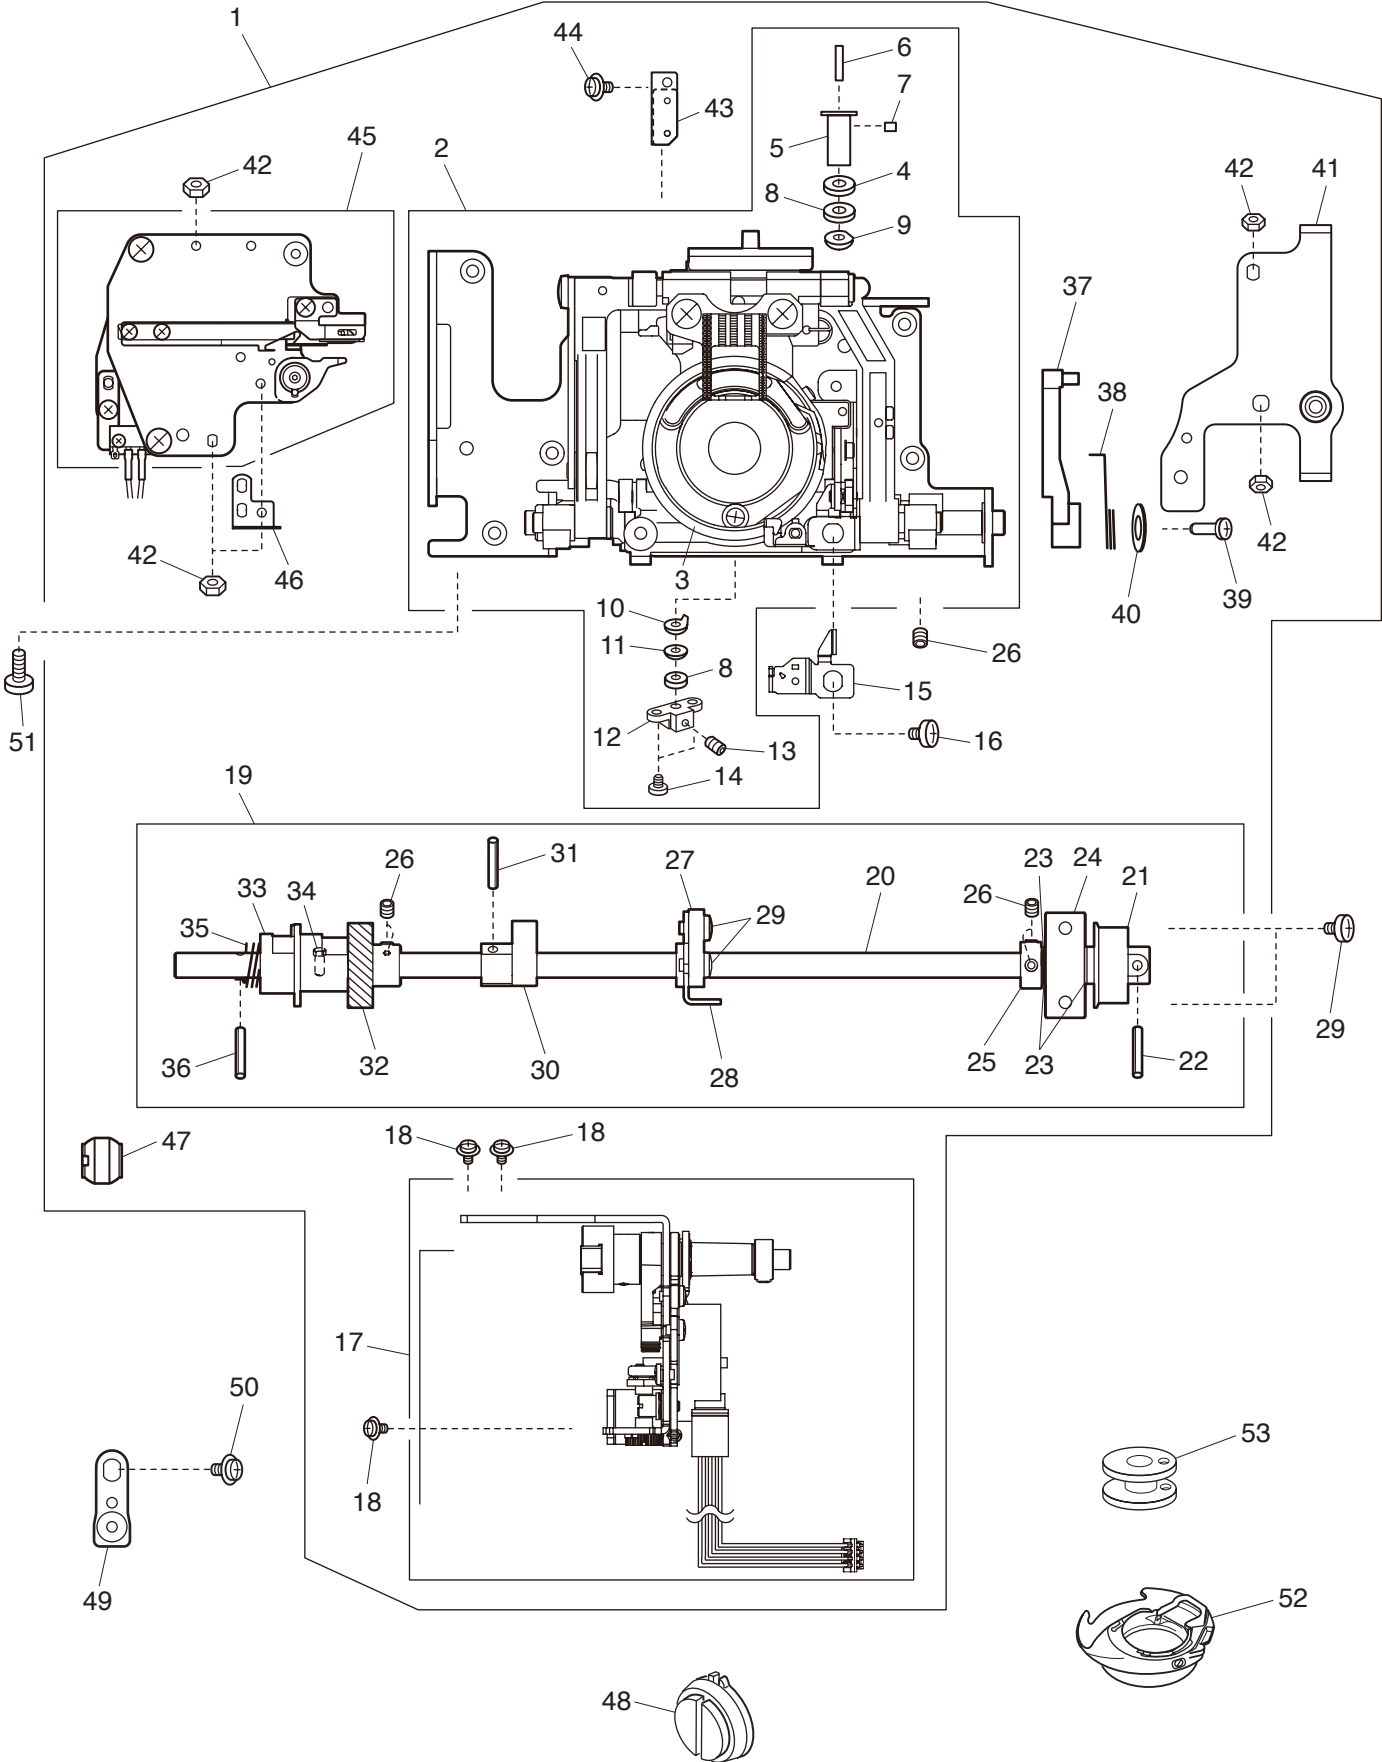

PARTS LIST

PARTS LIST

KEY NO.	PARTS NO.	DESCRIPTION
1	809620704	Hook race (whole unit)
2	809621015	Hook race (unit)
3	660536004	Hook body (unit)
4	508118001	Washer
5	820123006	Hook race shaft
6	820124007	Hook shaft oil wick (1)
7	820125008	Hook shaft oil wick (2)
8	000038409	Washer
9	508139008	Magnet set plate
10	627192001	Washer
11	625102008	Washer
12	508072002	Hook race shaft base
13	000111304	Hexagonal socket screw 5x5
14	000103705	Setscrew 4x5
15	627567104	Bobbin holder stopper (unit)
16	000101404	Setscrew 4x6
17	809607200	Feed regulator (unit)
18	000115205	Setscrew TP 4x6
19	809602009	Lower shaft (unit)
20	808027207	Lower shaft
21	508021006	Upper shaft gear
22	000004200	Spring pin 3x18
23	000038502	Washer
24	508054008	Shaft supporter plate
25	820166001	Lower shaft ring
26	000111201	Hexagonal socket screw 4x4
27	809017001	Lower shaft supporter
28	809016000	Lower shaft supporter plate
29	000081005	Setscrew 4x8
30	809014008	Feed cam
31	000005407	Spring pin 3x12
32	808137005	Lower shaft gear
33	846103000	Feed lifting cam
34	820161006	Feed lifting pin
35	808075004	Feed lifting cam spring
36	000022802	Spring pin 2x12
37	809013007	Feed fork
38	809015009	Feed fork spring
39	820172000	Pin
40	000071105	Washer 5
41	809064003	Needle plate set plate (right)
42	000063104	Nut 3-2-5.5
43	825515004	Feed base plate (unit)
44	825237009	Setscrew
45	809623305	Thread cutter (unit)
46	808105107	Slide position adjusting plate
47	732034003	Lower shaft bushing
48	809053009	Feed balancing dial 2
49	809042005	Lower shaft bushing set plate
50	000115607	Setscrew TP 4x8
51	000101703	Setscrew 4x12
52	858570009	Bobbin holder (unit)
53	102261103	Bobbin