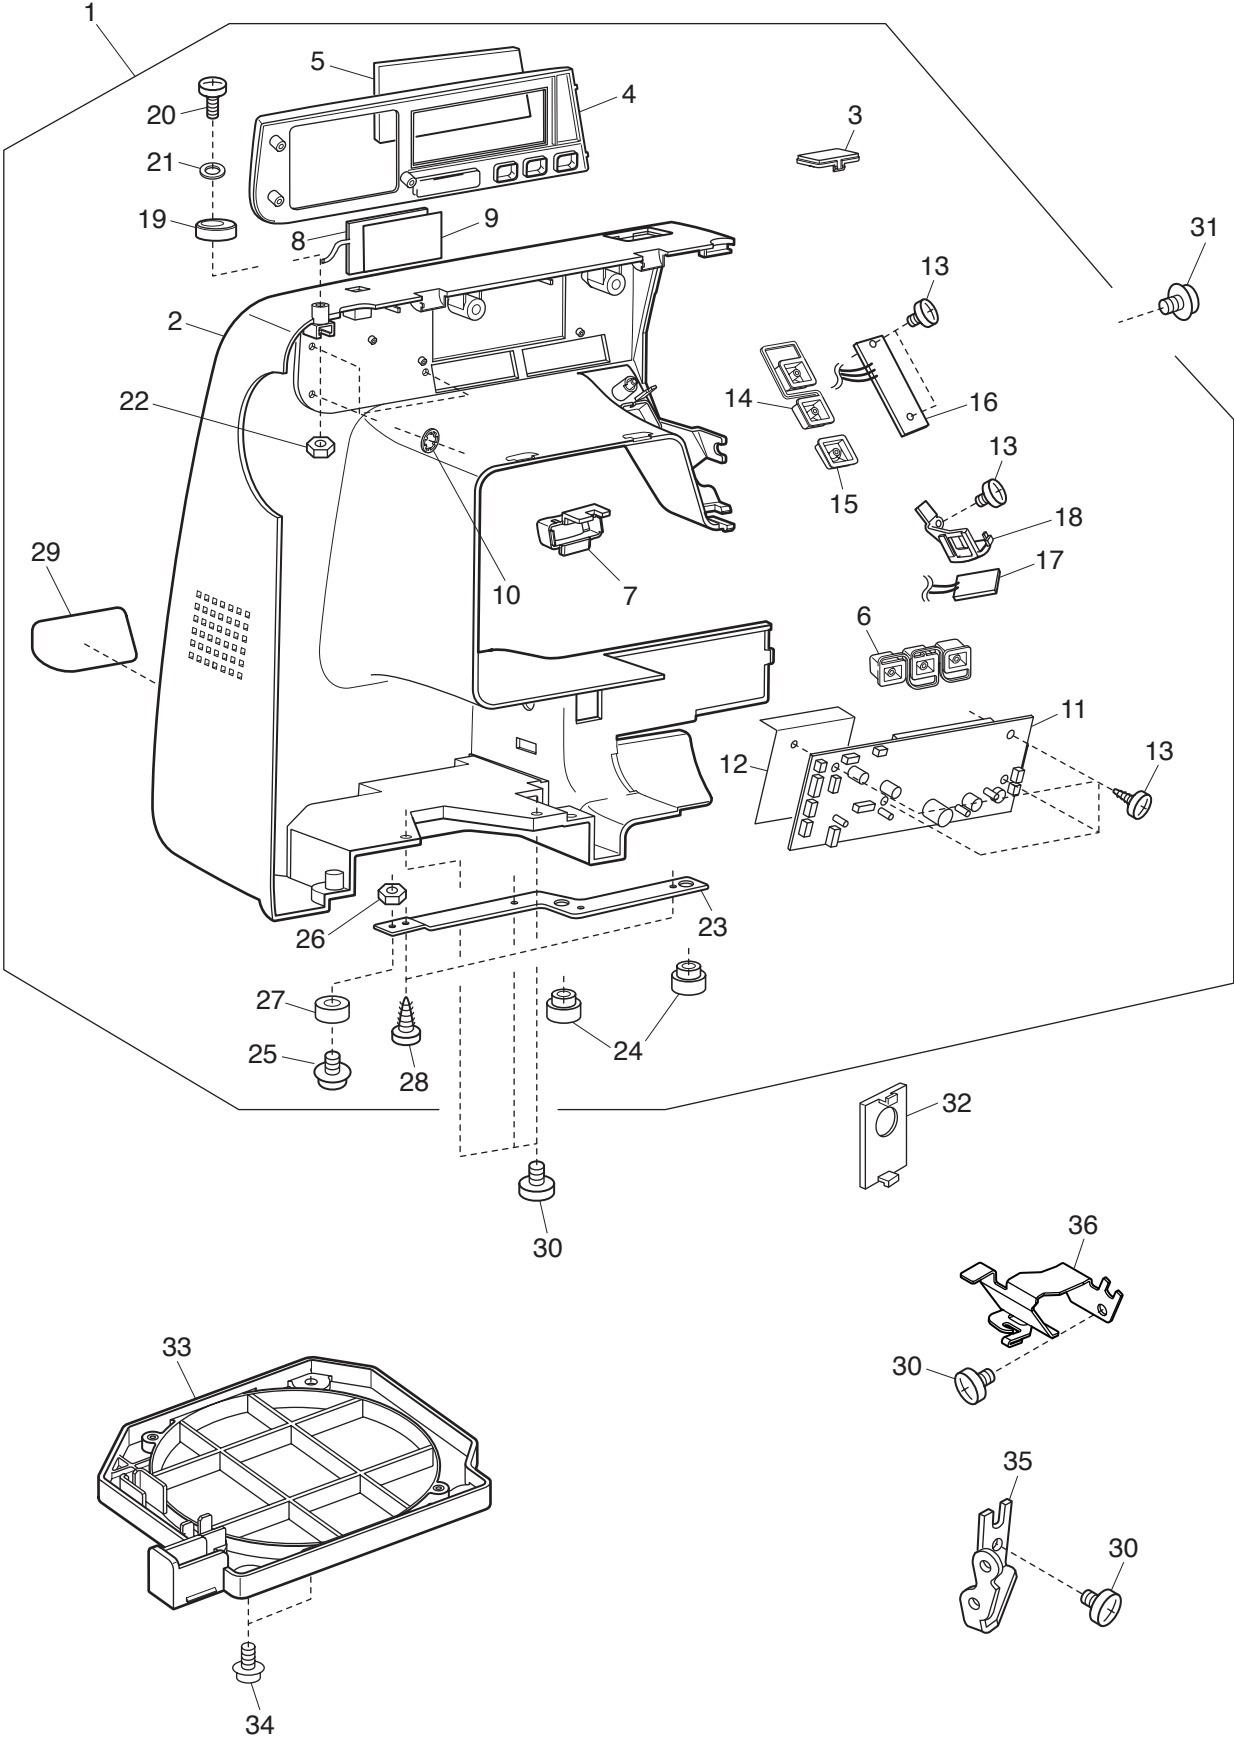

PARTS LIST

PARTS LIST

KEY NO.	PARTS NO.	DESCRIPTION
1	809605057	Front cover (unit)
2	809030A04	Front cover
3	808103002	Front cover lid
4	809031B01	Ornamental panel 1
5	809032A04	Ornamental panel 2
6	809033A01	Button 1
7	809036305	Slide volume
8	809501007	Touch panel (unit)
9	809037A05	Touch panel sheet
10	000014306	Snap ring CS-3
11	809405066	Printed circuit board A (unit)
12	809048001	Flame retardant insulating paper
13	000120203	Setscrew 3x8 (B)
14	809034A02	Button 2
15	809035A03	Start/stop button
16	809502008	Printed circuit board F (unit)
17	812502101	Printed circuit board L (unit)
18	808118000	Lamp holder 2
19	735016307	Bobbin winder stopper
20	000101828	Setscrew 4x16
21	000071013	Washer 4
22	000061205	Nut 4-3-7
23	809038008	Arm sole front
24	735003002	Bed rubber cushion
25	000114802	Setscrew TP 4x12
26	000160102	Adjustable lock nut 4
27	639005003	Rubber foot
28	000198604	Setscrew 4x14 (B)
29	101636A01	Emblem
30	000081005	Setscrew 4x8
31	000115205	Setscrew TP 4x6
32	809039009	Cap
33	808059301	Bed cover
34	000149312	Setscrew 3x8
35	639080002	Front cover set plate
36	809188004	Arm thread guide