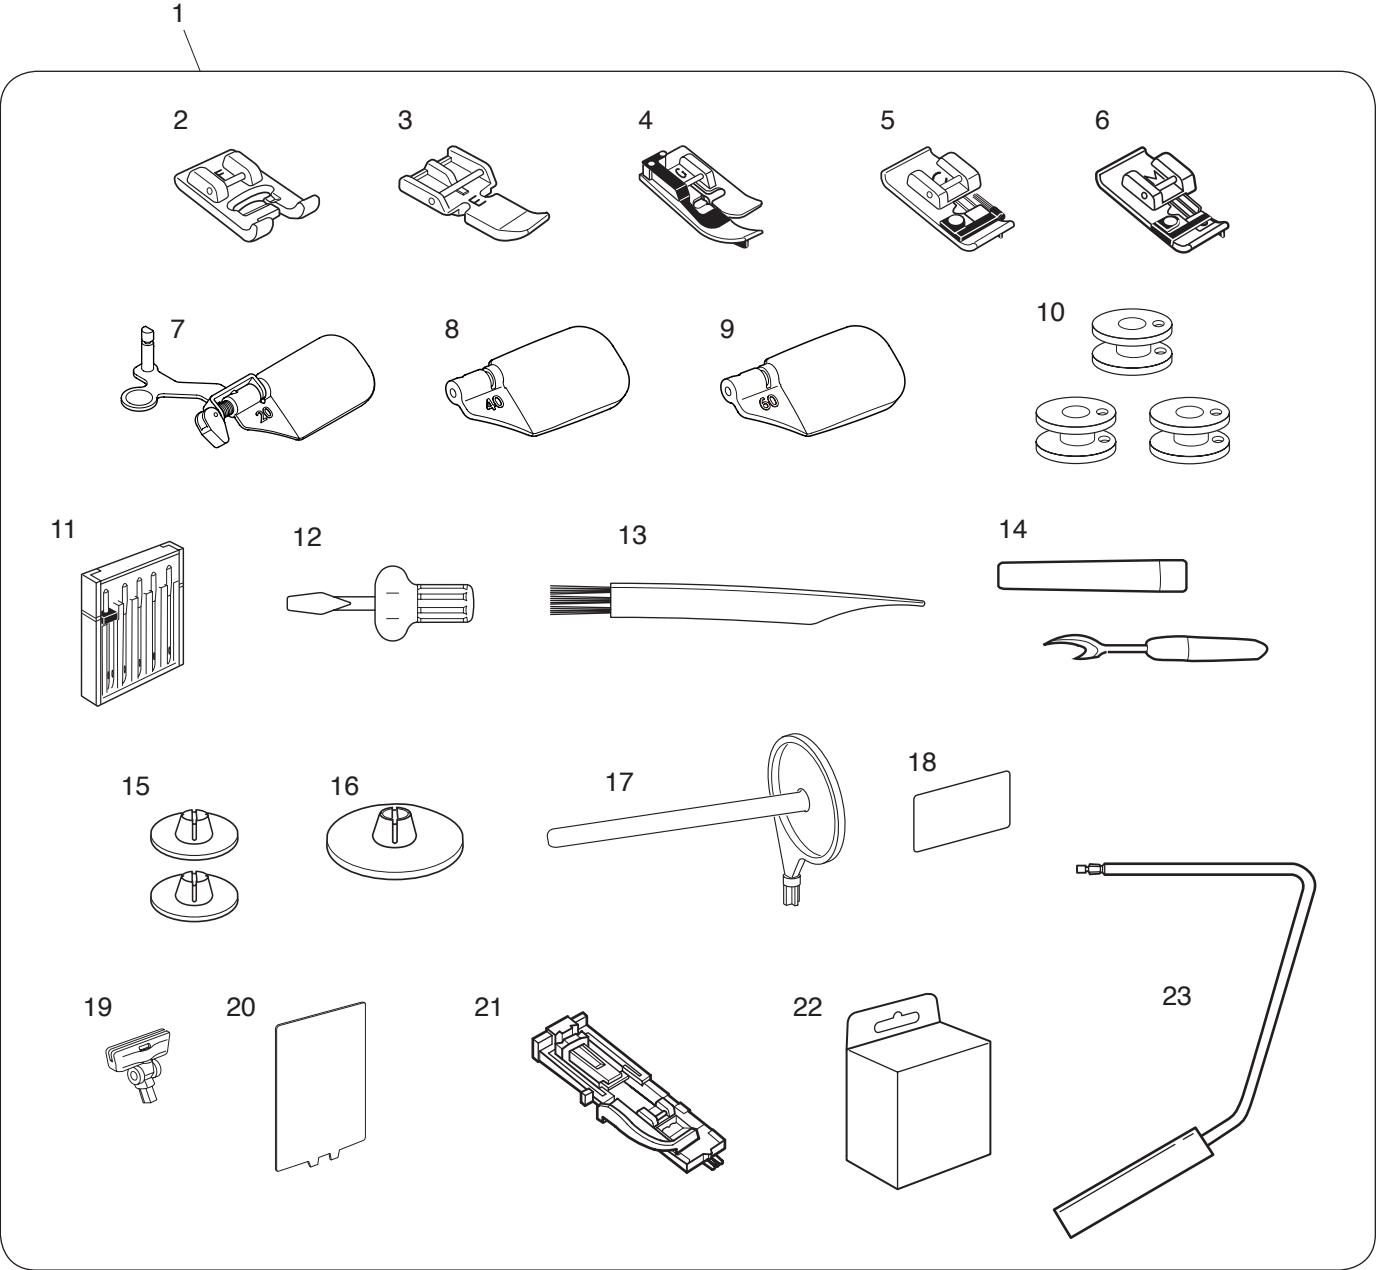

24 (UK)

PARTS LIST

24 (Continental Europe)

PARTS LIST

KEY NO.	PARTS NO.	DESCRIPTION
1	809870365	Standard accessories (unit)
2	822804118	Satin foot (F) (unit)
3	808852003	Zipper foot (E) (unit)
4	825817009	Blind hem foot (G) (unit)
5	822801001	Overedge foot (C) (unit)
6	822808008	Overcast foot (M) (unit)
7	858415005	Optic magnifier (20)
8	858415500	Optic magnifier (40)
9	858415603	Optic magnifier (60)
10	102261103	Bobbin
11	820827007	Assorted needle set (unit)
12	820832005	Screwdriver
13	802424004	Lint brush
14	647808009	Seam ripper (buttonhole opener)
15	822019509	Spool holder (small)
16	822020503	Spool holder (large)
17	809041004	Spool pin
18	809806005	Caution card (included in instruction book)
19	809809008	Stitch chart holder
20	809801A10	Stitch chart
21	753801004	Buttonhole foot (R) (unit)
22	200100007	Quilting attachment (unit)
23	846811008	Knee lifter
24	830335004	Power supply cord (Continental Europe)
	830377008	Power supply cord (UK)
25	C-1036	Foot control
26	809851186	Instruction book (Dutch)
	809851197	Instruction book (German)
	809851201	Instruction book (French)
	809851153	Instruction book (English)
27	809862009	Instructional DVD
28	808401003	Large extension table (unit)
29	404701404	Hard cover