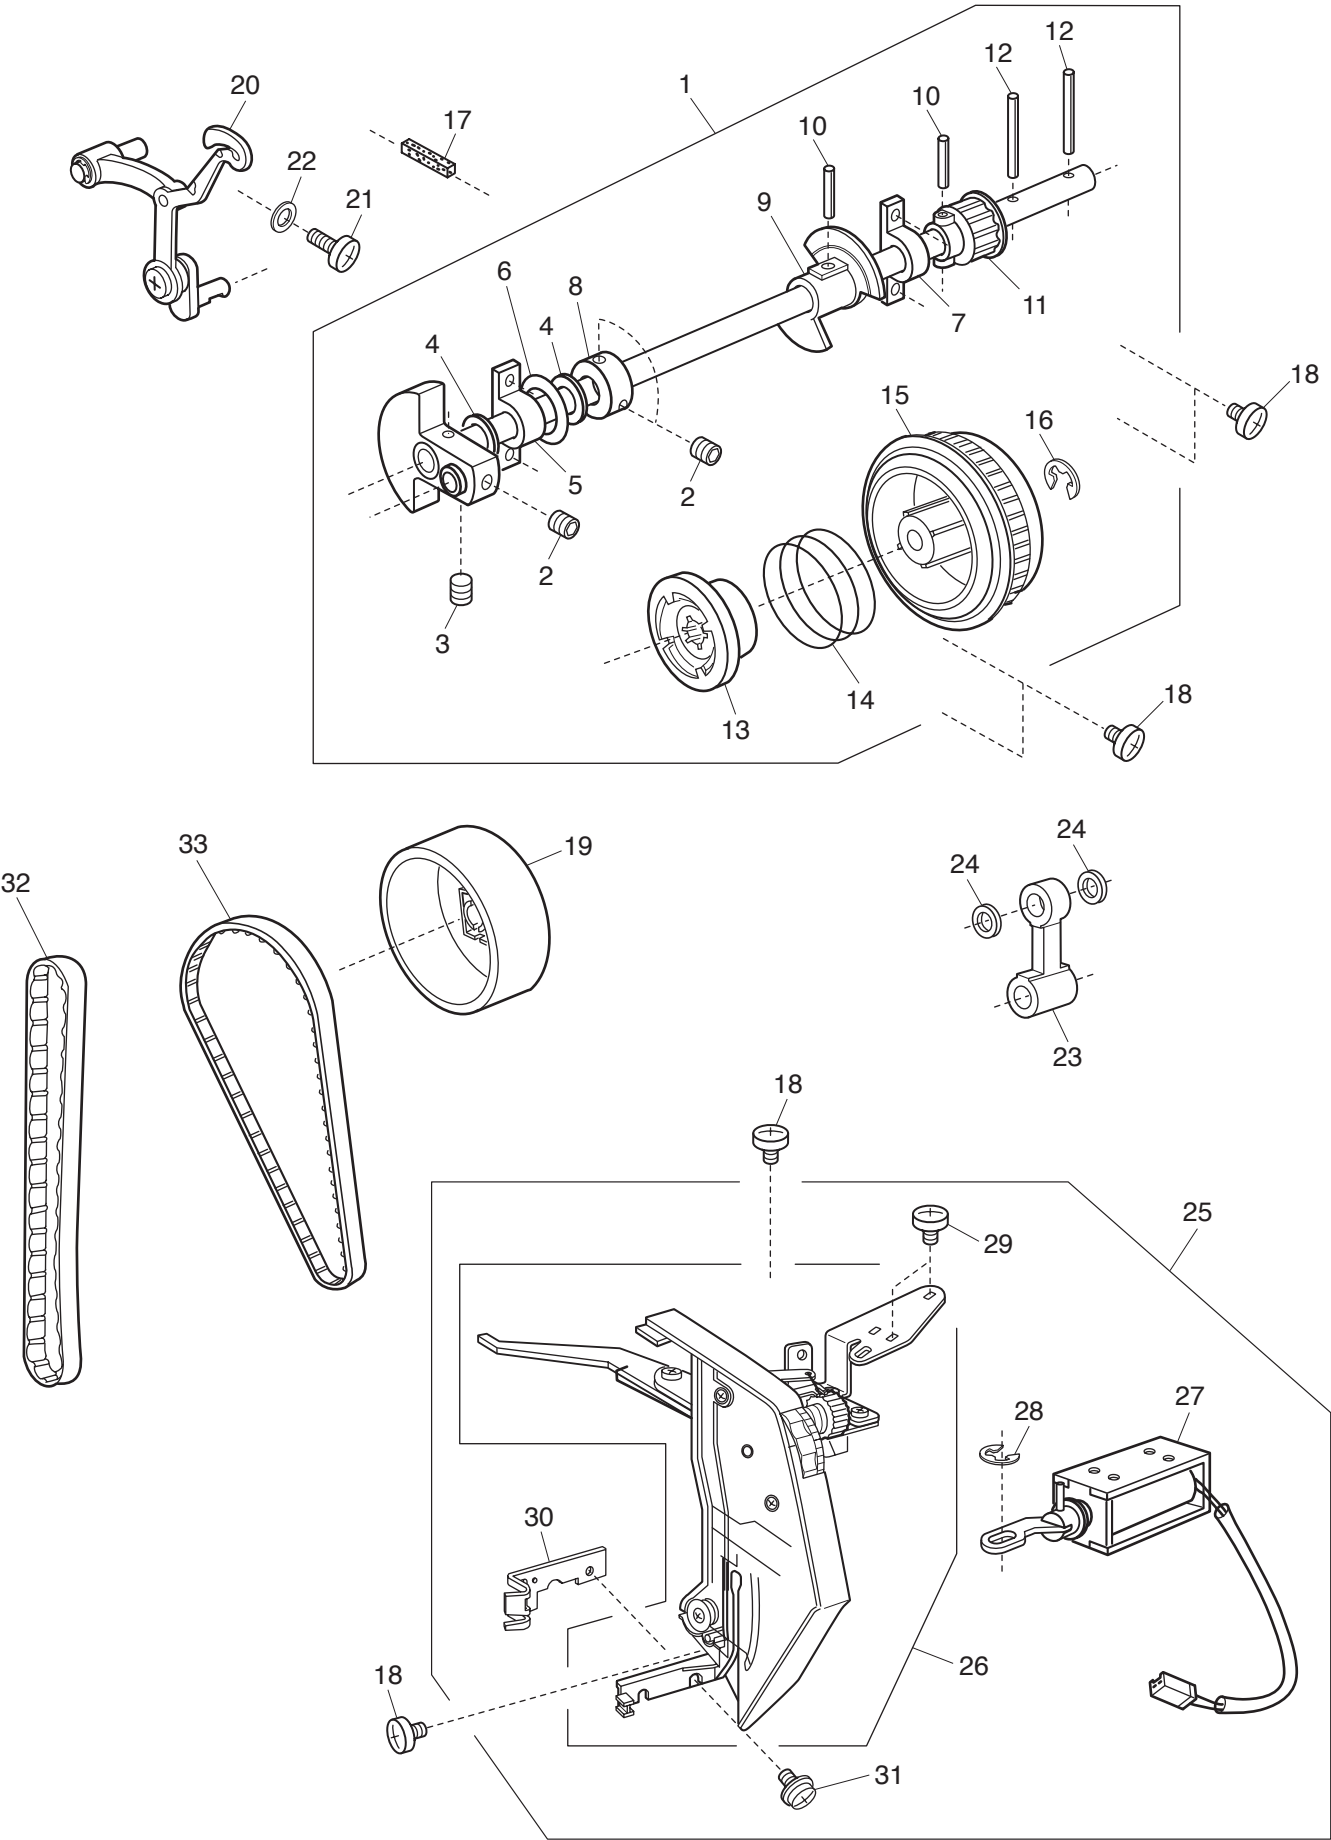

**SERVICE MANUAL
&
PARTS LIST**

**MODEL: 5270QDC
(For Europe only)**

PARTS LIST

PARTS LIST

KEY NO.	PARTS NO.	DESCRIPTION
1	808601005	Upper shaft (unit)
2	000111201	Hexagonal socket screw 4x4
3	000112800	Hexagonal socket screw 4x6
4	000036201	Washer FT80
5	508120006	Shaft supporter plate
6	823110009	Felt
7	508054101	Shaft supporter plate
8	820166001	Lower shaft ring
9	808003001	Upper shaft shielding plate
10	000004200	Spring pin 3x18
11	508021006	Upper shaft gear
12	000024206	Spring pin 3x30
13	502064003	Clutch ring
14	661024007	Clutch spring
15	508055009	Belt wheel
16	000002806	Snap ring E-6
17	731312005	Felt
18	000081005	Setscrew 4x8
19	508056000	Handwheel
20	808648004	Thread take-up lever (unit)
21	000103509	Setscrew 4x10
22	000072302	Washer 4
23	808005003	Needle bar crank rod
24	000036005	Washer FT60
25	808616210	Thread tension (unit)
26	808501118	Thread tension
27	808604008	Solenoid (unit)
28	000002105	Snap ring E-3
29	000101105	Setscrew 3x4
30	809023000	Face plate spring set plate
31	000114709	Setscrew TP 3x6
32	808037004	Synchro belt S5M
33	808021005	Timing belt 120