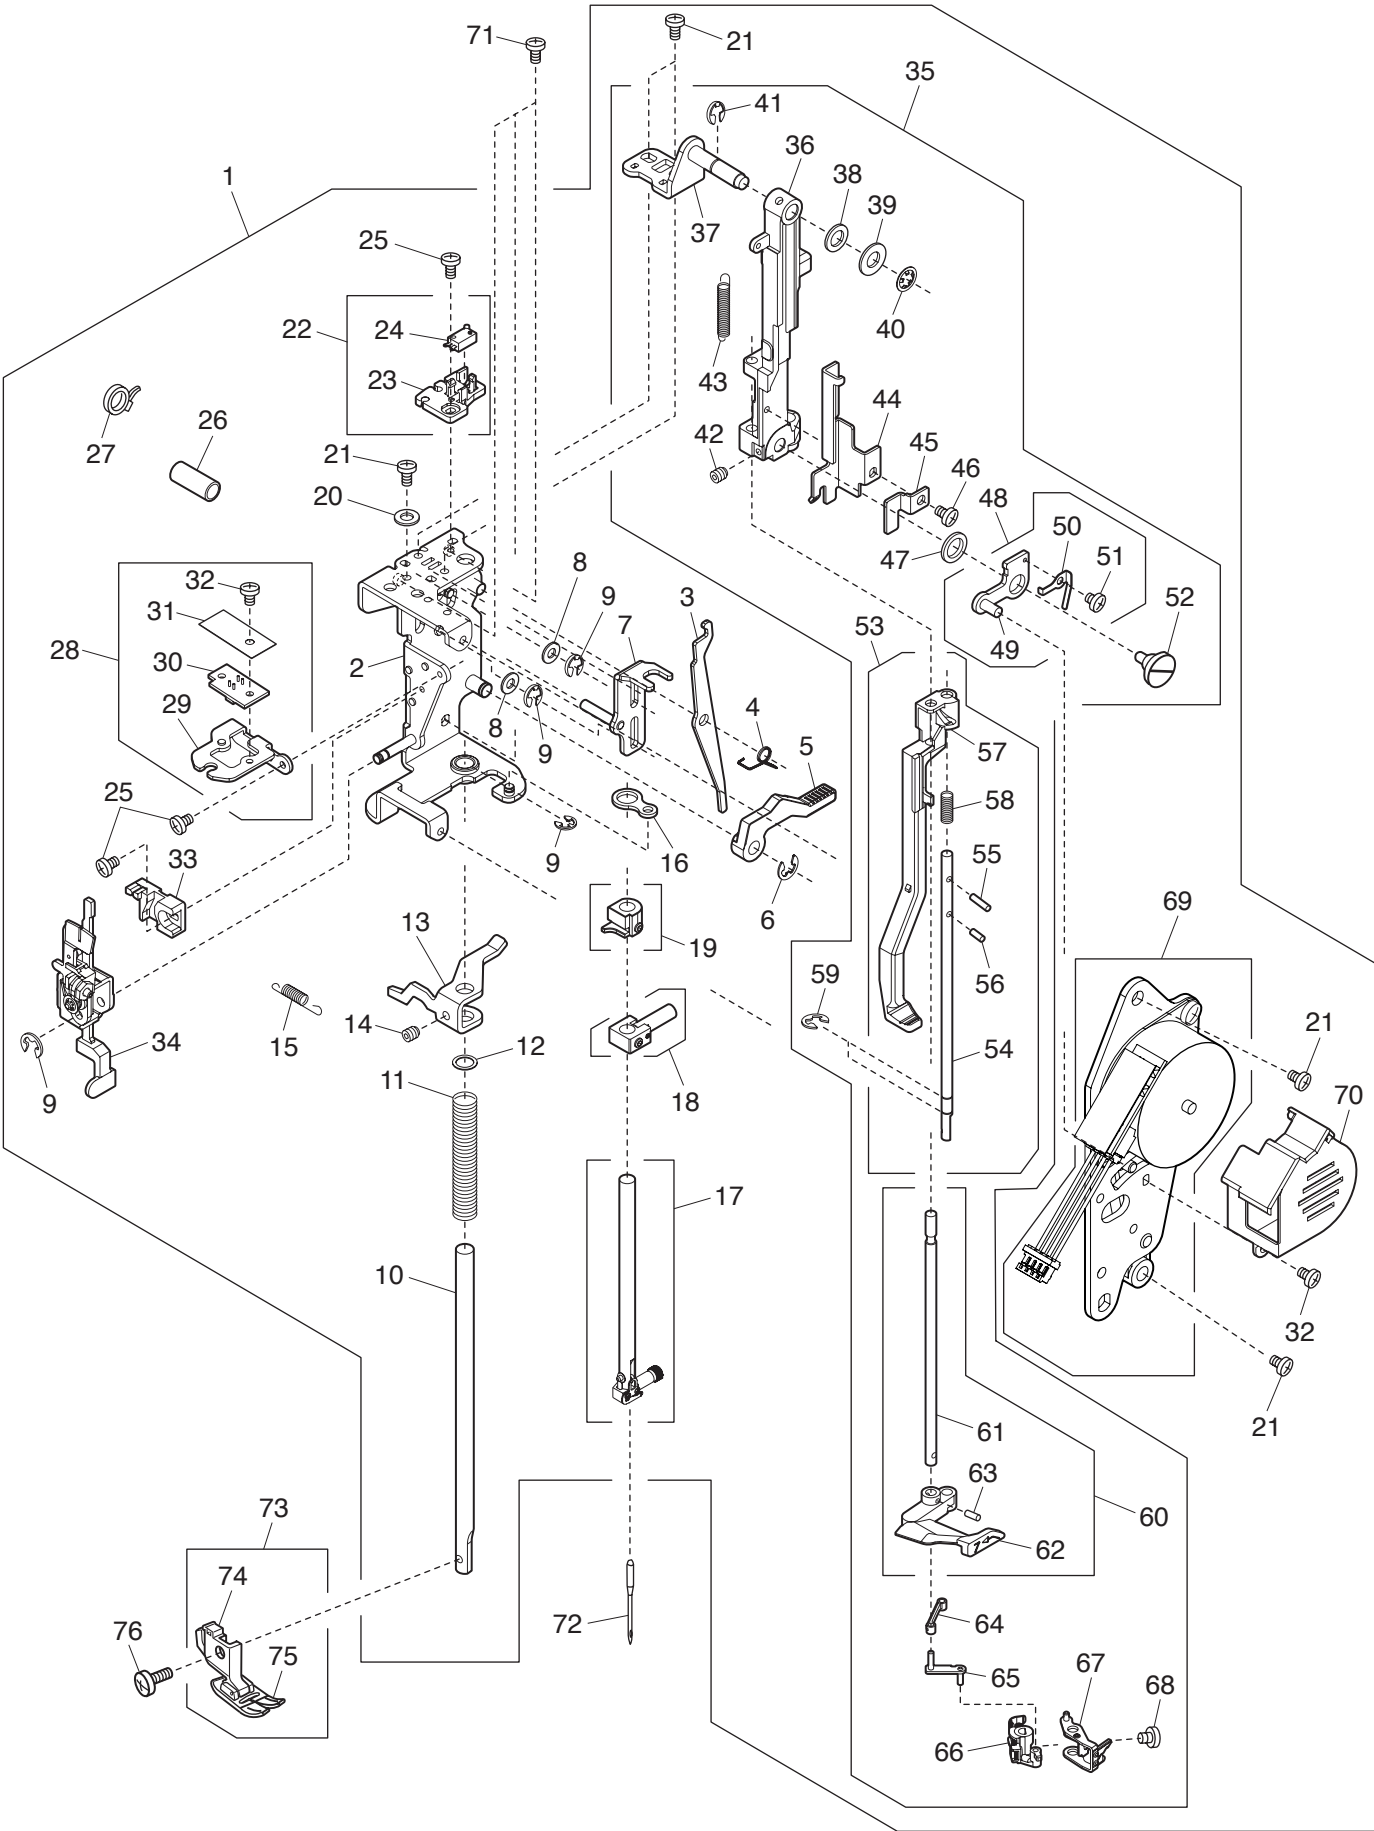

PARTS LIST

PARTS LIST

KEY NO.	PARTS NO.	DESCRIPTION
1	814610305	Presser bar base plate (unit)
2	814001008	Presser bar base plate
3	808007005	Thread tension release lever
4	503041007	Thread tension release spring
5	502024001	Presser foot lifter
6	000001609	Snap ring E-5
7	809128006	Presser bar spring adjusting plate
8	000072508	Washer 4
9	000002105	Snap ring E-3
10	827021107	Presser bar
11	830030006	Presser bar spring
12	826055004	Washer
13	809152009	Presser bar supporter
14	000111500	Hexagonal socket screw 4x8
15	844038018	Needle bar supporter spring
16	808010001	Supporter guide plate
17	814614000	Needle bar (unit)
18	809509005	Needle bar connecting stud (unit)
19	858540000	Rotation pin stopper (unit)
20	000072003	Washer 5
21	000101404	Setscrew 4x6
22	808611101	Presser foot lifter switch (unit)
23	808082004	Switch set plate
24	852510601	Micro switch (unit)
25	000103808	Setscrew 3x5
26	809046009	Tube
27	000053008	Cord binder
28	808606206	Buttonhole sensor (unit)
29	845002005	Sensor set plate
30	843502808	Printed circuit board E1 (unit)
31	845029008	Insulation paper
32	000101105	Setscrew 3x4
33	830057021	Buttonhole lever guide
34	808673008	Buttonhole lever (unit)
35	814611007	Needle bar supporter (unit)
36	814034103	Needle bar supporter
37	808009100	Supporter adjusting plate
38	673022002	Spring washer
39	000070609	Washer 6
40	000013903	Snap ring CS-5
41	000002507	Snap ring E-4
42	000111902	Hexagonal socket screw 3x4
43	814032008	Spring
44	814037003	Needle threader lever supporter 1
45	814038004	Needle threader lever supporter 2
46	000078320	Setscrew 3x6
47	863127003	Washer
48	861630008	Zigzag width rod (unit)
49	808015006	Zigzag width rod
50	827088009	Zigzag width rod spring
51	820373003	Setscrew 2x3
52	678084306	Eccentric pin
53	814612008	Threader shaft (unit)
54	814036002	Threader shaft
55	000265500	Guide pin E-2x12-CH
56	000265603	Guide pin E-2x6-CH
57	814035001	Threader lever
58	863128107	Threader lever spring
59	000001207	Snap ring E-2.5
60	814613009	Threader supporter shaft (unit)
61	814039005	Threader supporter shaft
62	814043105	Threader guide
63	000022204	Spring pin 2x6 (K)
64	858265008	Link plate 1
65	858266009	Link plate 2
66	862626026	Threader guide plate (unit)
67	862627108	Hook holder (unit)
68	000230403	Setscrew 2x5
69	808605803	Zigzag width motor (unit)
70	809019014	Motor cover
71	000081005	Setscrew 4x8
72	102408089	Needle
73	660509008	Presser foot (unit)
74	660806008	Presser foot holder (unit)
75	832523007	Zigzag foot (unit)
76	660106001	Setscrew