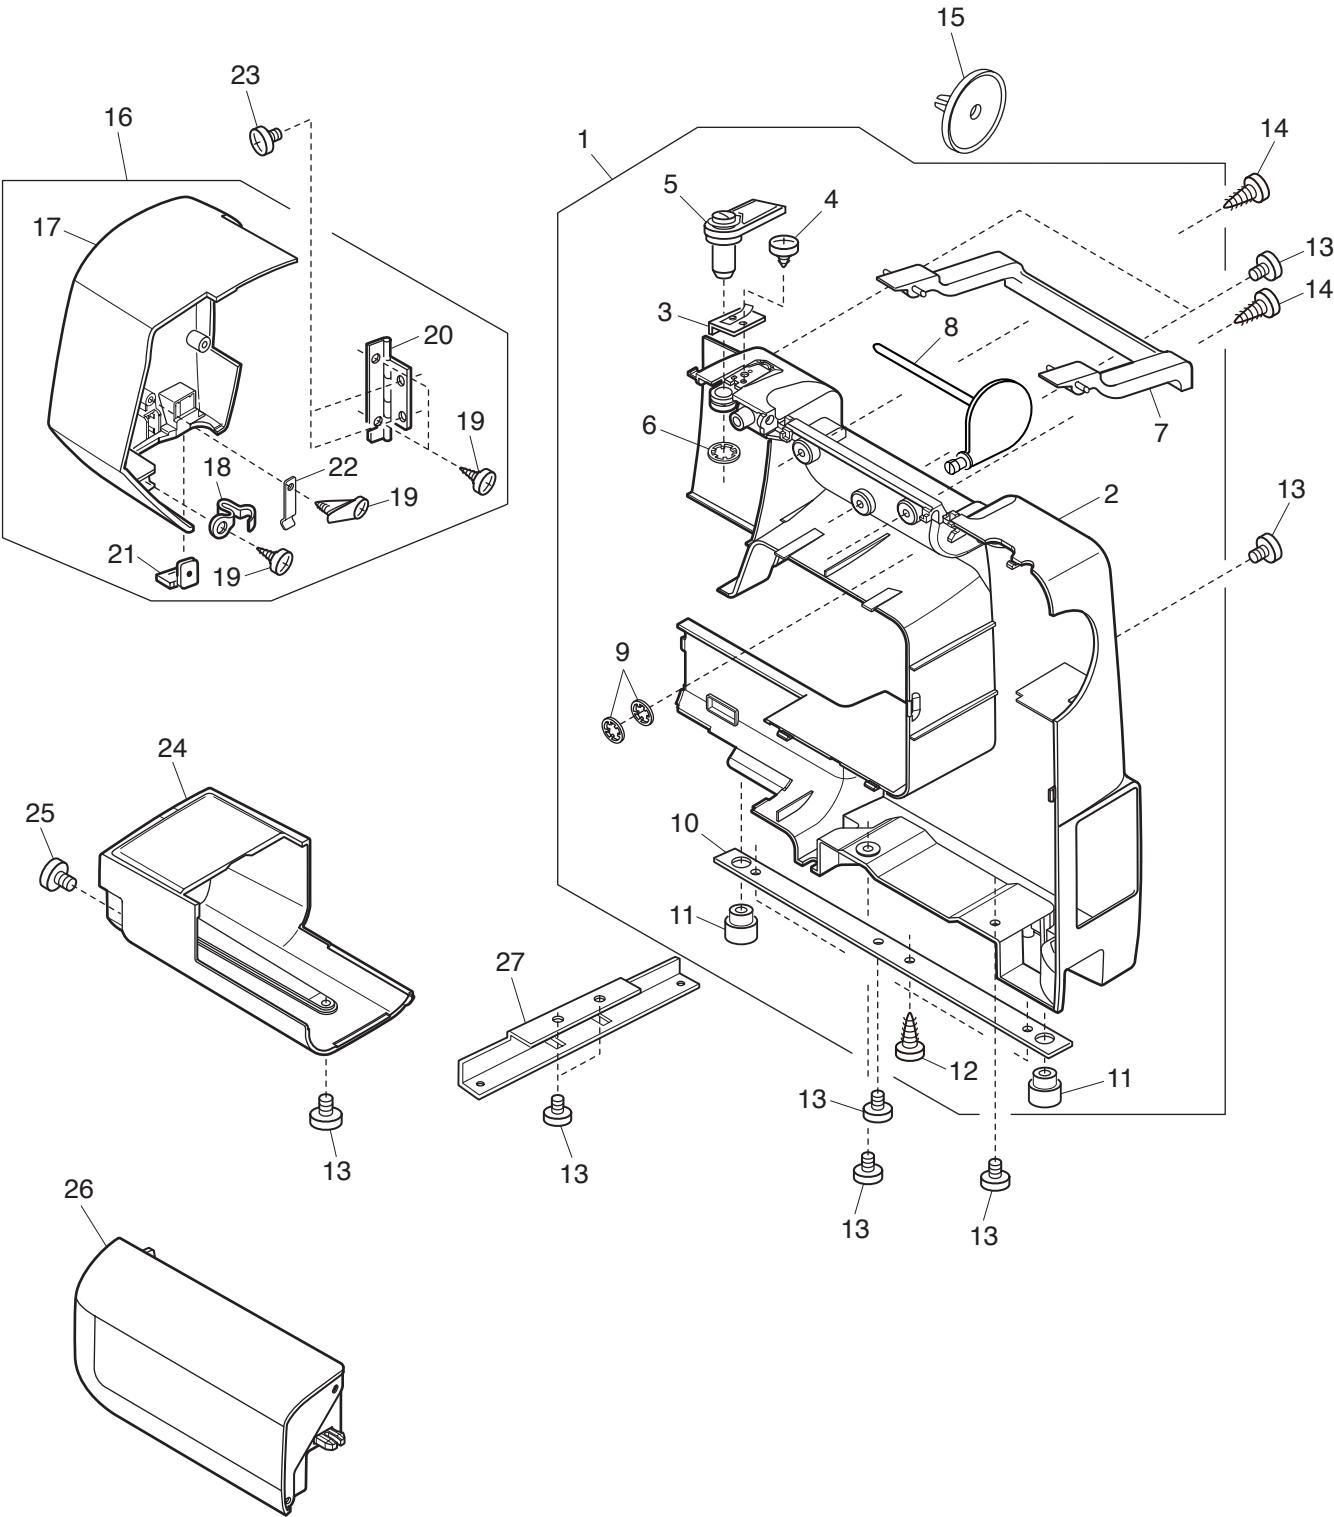

PARTS LIST

PARTS LIST

KEY NO.	PARTS NO.	DESCRIPTION
1	809604322	Rear cover (unit)
2	809025A06	Rear cover
3	827503108	Top cover thread guide (unit)
4	000162001	Setscrew 2.6x5 (B)
5	650503322	Thread guide (unit)
6	000014409	Snap ring CS-8
7	809026003	Carrying handle
8	809027004	Spool pin
9	000013800	Snap ring CS-6
10	809028005	Arm leg rear
11	735003002	Bed rubber cushion
12	000198604	Setscrew 4x14 (B)
13	000081005	Setscrew 4x8
14	000160401	Setscrew 4x16 (B)
15	822020503	Spool holder
16	809656111	Face plate (unit)
17	809186A01	Face plate
18	731067002	Face plate spring
19	000161206	Setscrew 3x10 (B)
20	851503103	Face plate hinge (unit)
21	840602006	Thread cutter (unit)
22	859233000	Magnifier fixing plate
23	000081119	Setscrew 4x6
24	808061007	Free arm cover
25	000101404	Setscrew 4x6
26	808508001	Extension table (unit)
27	809024001	Arm sole set plate