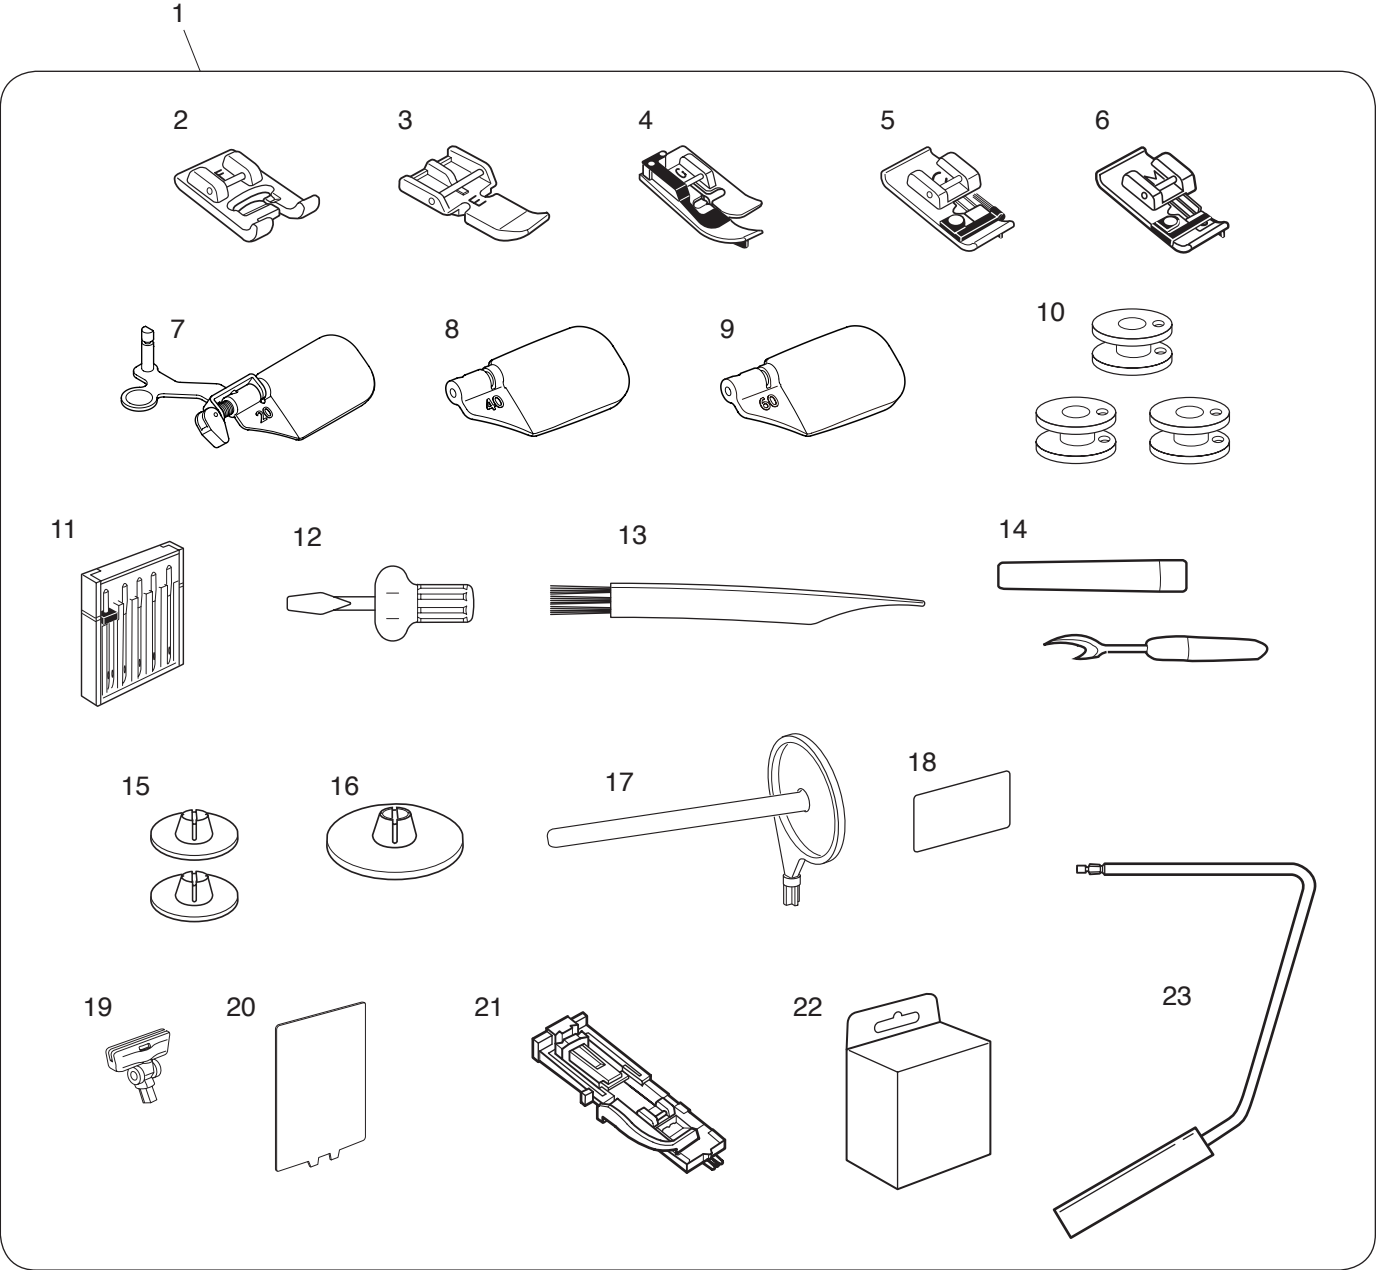

24 (UK)

PARTS LIST

24 (Continental Europe)

PARTS LIST

KEY NO.	PARTS NO.	DESCRIPTION
1	809870365	Standard accessories (unit)
2	822804118	Satin foot (F) (unit)
3	808852003	Zipper foot (E) (unit)
4	825817009	Blind hem foot (G) (unit)
5	822801001	Overedge foot (C) (unit)
6	822808008	Overcast foot (M) (unit)
7	858415005	Optic magnifier (20)
8	858415500	Optic magnifier (40)
9	858415603	Optic magnifier (60)
10	102261103	Bobbin
11	820827007	Assorted needle set (unit)
12	820832005	Screwdriver
13	802424004	Lint brush
14	647808009	Seam ripper (buttonhole opener)
15	822019509	Spool holder (small)
16	822020503	Spool holder (large)
17	809041004	Spool pin
18	809806005	Caution card (included in instruction book)
19	809809008	Stitch chart holder
20	809801A10	Stitch chart
21	753801004	Buttonhole foot (R) (unit)
22	200100007	Quilting attachment (unit)
23	846811008	Knee lifter
24	830335004	Power supply cord (Continental Europe)
	830377008	Power supply cord (UK)
25	C-1036	Foot control
26	809851186	Instruction book (Dutch)
	809851197	Instruction book (German)
	809851201	Instruction book (French)
	809851153	Instruction book (English)
27	809862009	Instructional DVD
28	808401003	Large extension table (unit)
29	404701404	Hard cover