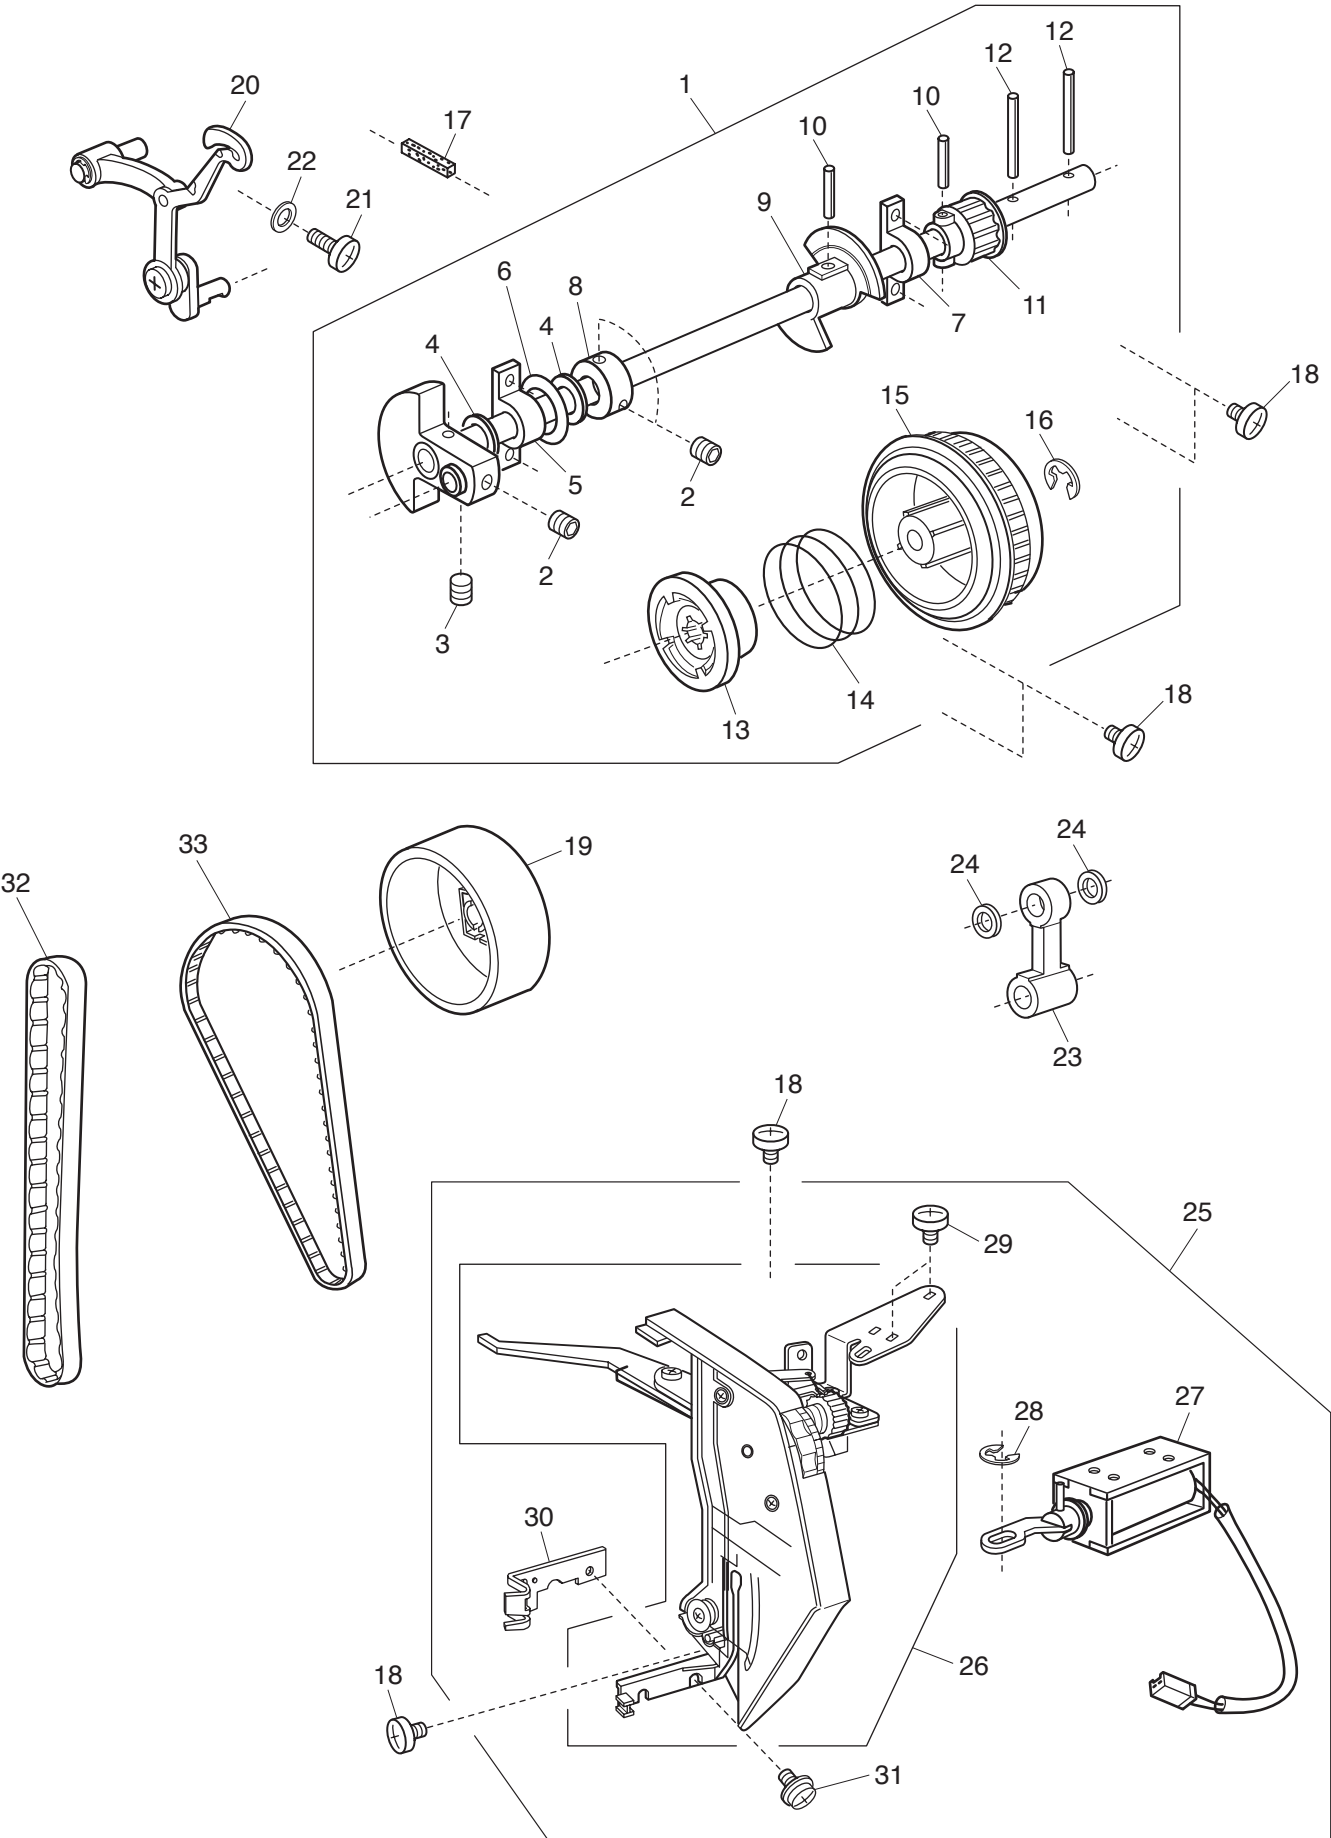

PARTS LIST

MODEL: 5270QDC
(For Europe only)

PARTS LIST

PARTS LIST

KEY NO.	PARTS NO.	DESCRIPTION
1	808601005	Upper shaft (unit)
2	000111201	Hexagonal socket screw 4x4
3	000112800	Hexagonal socket screw 4x6
4	000036201	Washer FT80
5	508120006	Shaft supporter plate
6	823110009	Felt
7	508054101	Shaft supporter plate
8	820166001	Lower shaft ring
9	808003001	Upper shaft shielding plate
10	000004200	Spring pin 3x18
11	508021006	Upper shaft gear
12	000024206	Spring pin 3x30
13	502064003	Clutch ring
14	661024007	Clutch spring
15	508055009	Belt wheel
16	000002806	Snap ring E-6
17	731312005	Felt
18	000081005	Setscrew 4x8
19	508056000	Handwheel
20	808648004	Thread take-up lever (unit)
21	000103509	Setscrew 4x10
22	000072302	Washer 4
23	808005003	Needle bar crank rod
24	000036005	Washer FT60
25	808616210	Thread tension (unit)
26	808501118	Thread tension
27	808604008	Solenoid (unit)
28	000002105	Snap ring E-3
29	000101105	Setscrew 3x4
30	809023000	Face plate spring set plate
31	000114709	Setscrew TP 3x6
32	808037004	Synchro belt S5M
33	808021005	Timing belt 120