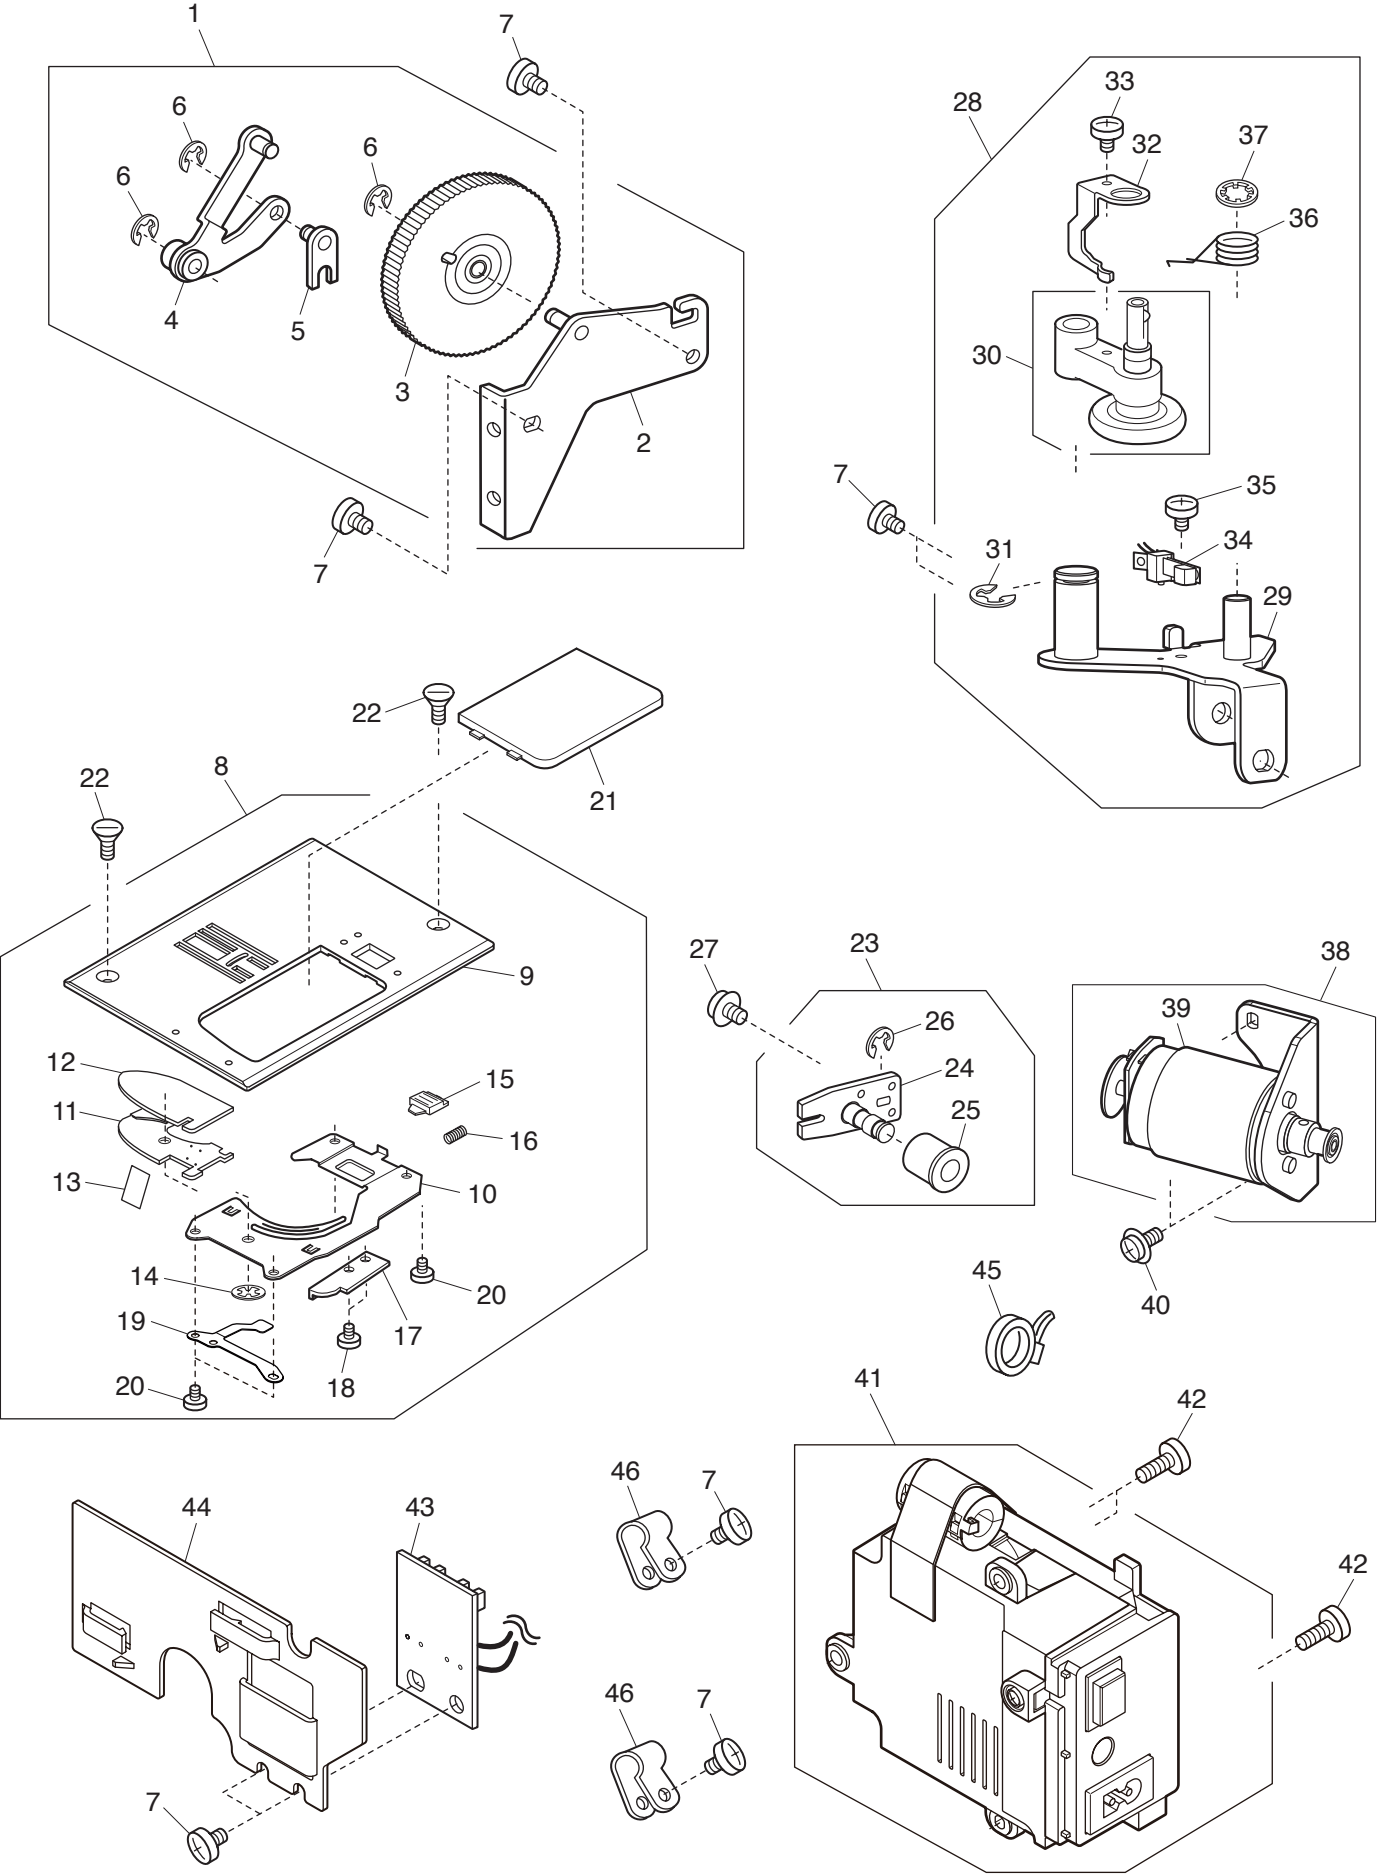

PARTS LIST

PARTS LIST

KEY NO.	PARTS NO.	DESCRIPTION
1	809608005	Presser foot pressure adjustment (unit)
2	809018002	Presser foot pressure adjusting set plate
3	808078203	Presser foot pressure dial
4	808079008	Adjusting arm 1
5	808080002	Adjusting arm 2
6	000002105	Snap ring E-3
7	000081005	Setscrew 4x8
8	809616017	Needle plate (unit)
9	809132003	Needle plate
10	809133004	Hook cover plate supporter
11	809134005	Hook cover plate supporter base
12	809135006	Guide holder
13	809137008	Cutter
14	000014306	Snap ring CS-3
15	825016000	Hook cover plate release button
16	825017001	Spring
17	809050006	Rotation stopper
18	000163703	Setscrew 2x3.5
19	809184000	Spring
20	820374004	Setscrew 2x2.3
21	809136100	Hook cover plate
22	681009101	Setscrew
23	808614001	Idler (unit)
24	808038005	Idler set plate
25	625217100	Idler
26	000002806	Snap ring E-6
27	000115607	Setscrew TP 4x8
28	808615002	Bobbin winder (unit)
29	808039006	Bobbin winder set plate
30	508507001	Bobbin winder arm (unit)
31	000001609	Snap ring E-5
32	508111004	Clutch lever
33	000120203	Setscrew 3x8 (B)
34	856512100	Switch (unit)
35	000081706	Setscrew 2.5x5
36	808040000	Spring
37	000013903	Snap ring CS-5
38	808617004	DC motor (unit)
39	808502005	DC motor
40	000115700	Setscrew TP 4x10
41	808668402	Switching regulator (unit) (with Auto-off-timer) *must be used with:809405066 Printed circuit board A (unit)
42	000103509	Setscrew 4x10
43	808504007	Printed circuit board P (unit)
44	808181004	Cord guide
45	000053008	Cord binder
46	000188405	Nylon clip ACC-2