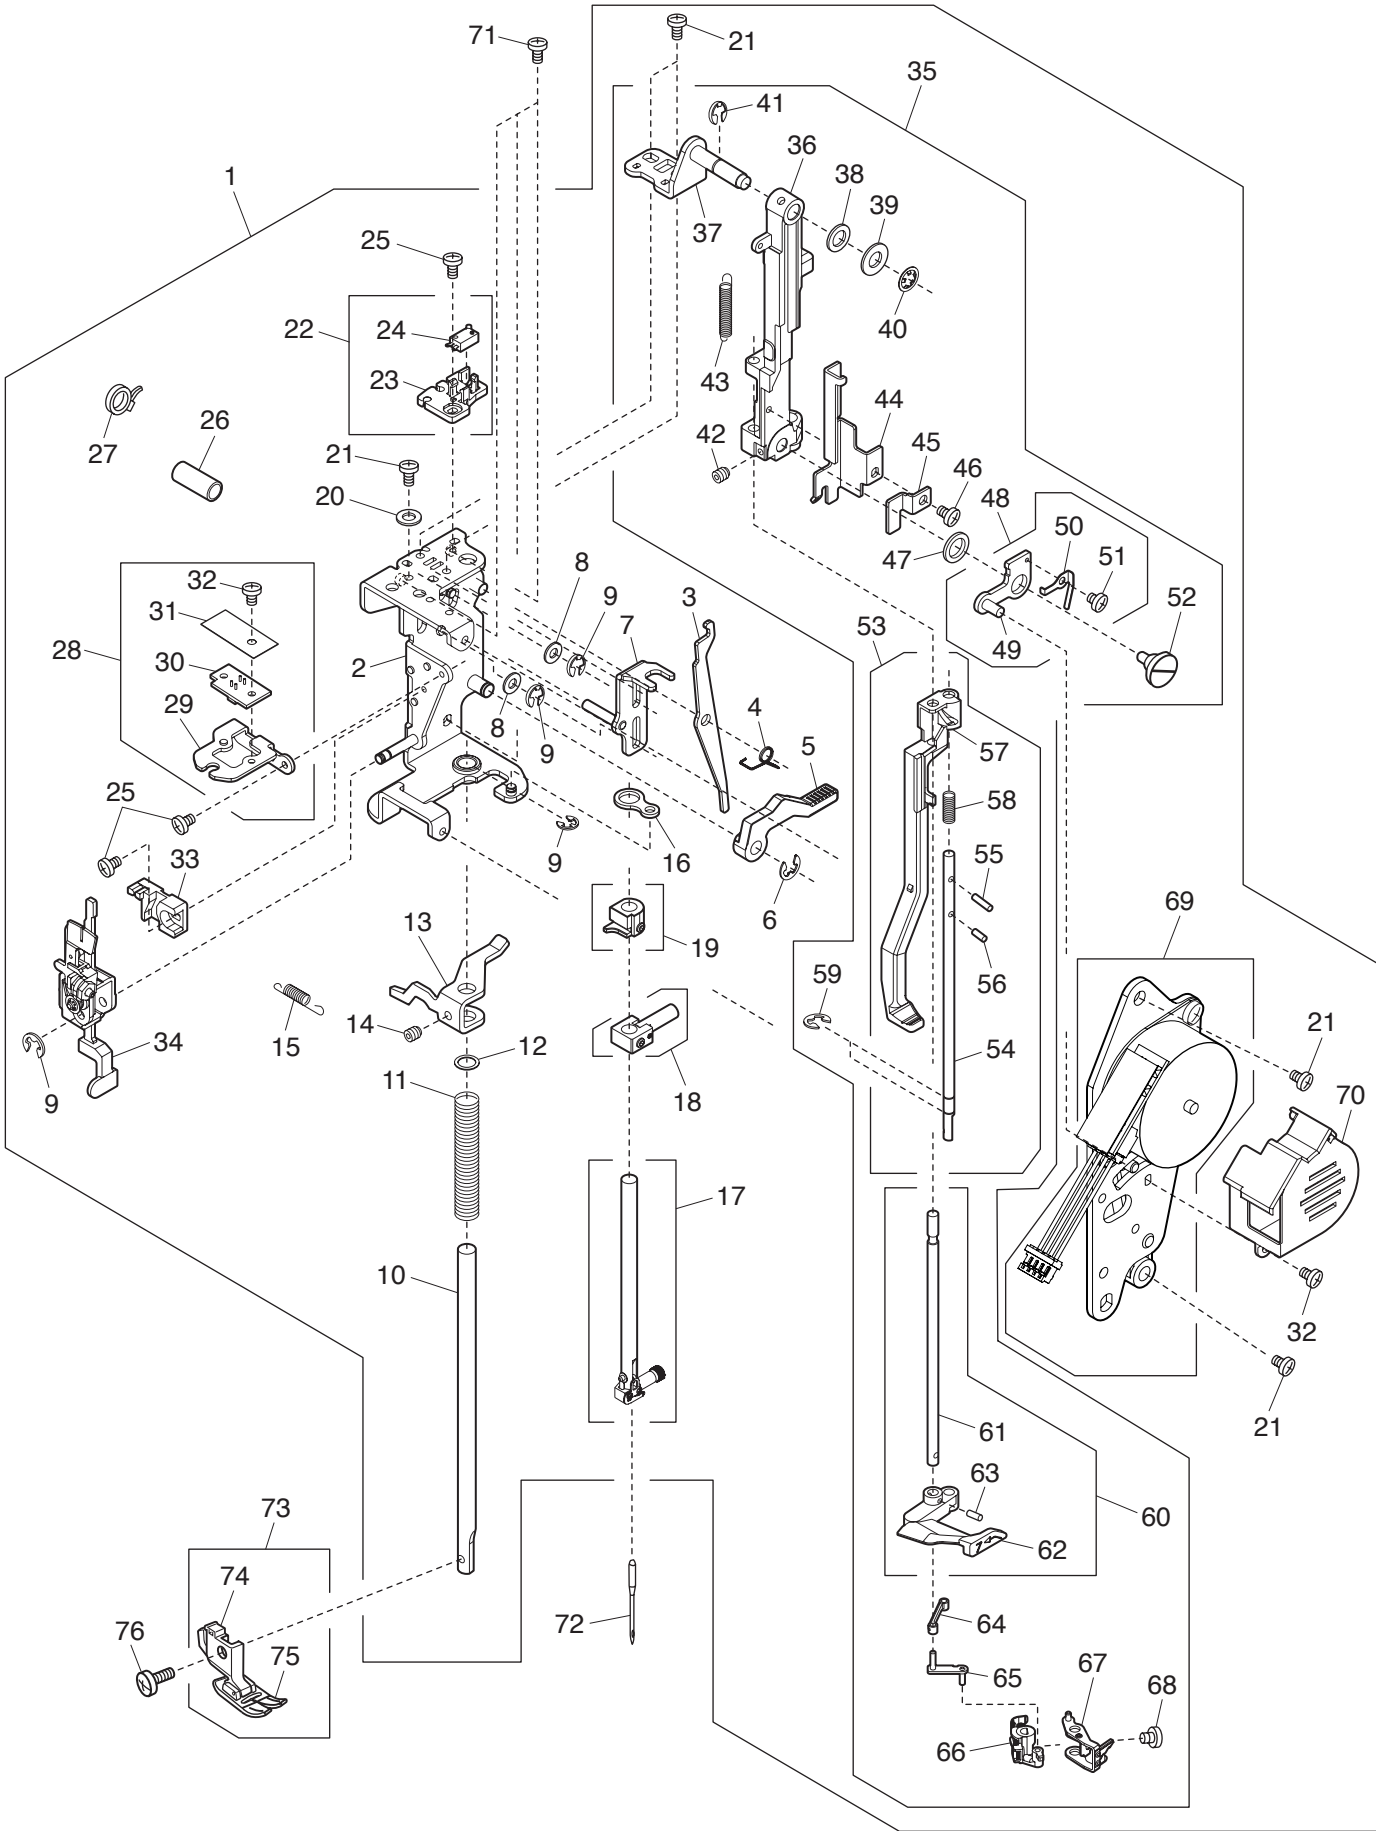

PARTS LIST

PARTS LIST

KEY NO.	PARTS NO.	DESCRIPTION
1	814610305	Presser bar base plate (unit)
2	814001008	Presser bar base plate
3	808007005	Thread tension release lever
4	503041007	Thread tension release spring
5	502024001	Presser foot lifter
6	000001609	Snap ring E-5
7	809128006	Presser bar spring adjusting plate
8	000072508	Washer 4
9	000002105	Snap ring E-3
10	827021107	Presser bar
11	830030006	Presser bar spring
12	826055004	Washer
13	809152009	Presser bar supporter
14	000111500	Hexagonal socket screw 4x8
15	844038018	Needle bar supporter spring
16	808010001	Supporter guide plate
17	814614000	Needle bar (unit)
18	809509005	Needle bar connecting stud (unit)
19	858540000	Rotation pin stopper (unit)
20	000072003	Washer 5
21	000101404	Setscrew 4x6
22	808611101	Presser foot lifter switch (unit)
23	808082004	Switch set plate
24	852510601	Micro switch (unit)
25	000103808	Setscrew 3x5
26	809046009	Tube
27	000053008	Cord binder
28	808606206	Buttonhole sensor (unit)
29	845002005	Sensor set plate
30	843502808	Printed circuit board E1 (unit)
31	845029008	Insulation paper
32	000101105	Setscrew 3x4
33	830057021	Buttonhole lever guide
34	808673008	Buttonhole lever (unit)
35	814611007	Needle bar supporter (unit)
36	814034103	Needle bar supporter
37	808009100	Supporter adjusting plate
38	673022002	Spring washer
39	000070609	Washer 6
40	000013903	Snap ring CS-5
41	000002507	Snap ring E-4
42	000111902	Hexagonal socket screw 3x4
43	814032008	Spring
44	814037003	Needle threader lever supporter 1
45	814038004	Needle threader lever supporter 2
46	000078320	Setscrew 3x6
47	863127003	Washer
48	861630008	Zigzag width rod (unit)
49	808015006	Zigzag width rod
50	827088009	Zigzag width rod spring
51	820373003	Setscrew 2x3
52	678084306	Eccentric pin
53	814612008	Threader shaft (unit)
54	814036002	Threader shaft
55	000265500	Guide pin E-2x12-CH
56	000265603	Guide pin E-2x6-CH
57	814035001	Threader lever
58	863128107	Threader lever spring
59	000001207	Snap ring E-2.5
60	814613009	Threader supporter shaft (unit)
61	814039005	Threader supporter shaft
62	814043105	Threader guide
63	000022204	Spring pin 2x6 (K)
64	858265008	Link plate 1
65	858266009	Link plate 2
66	862626026	Threader guide plate (unit)
67	862627108	Hook holder (unit)
68	000230403	Setscrew 2x5
69	808605803	Zigzag width motor (unit)
70	809019014	Motor cover
71	000081005	Setscrew 4x8
72	102408089	Needle
73	660509008	Presser foot (unit)
74	660806008	Presser foot holder (unit)
75	832523007	Zigzag foot (unit)
76	660106001	Setscrew