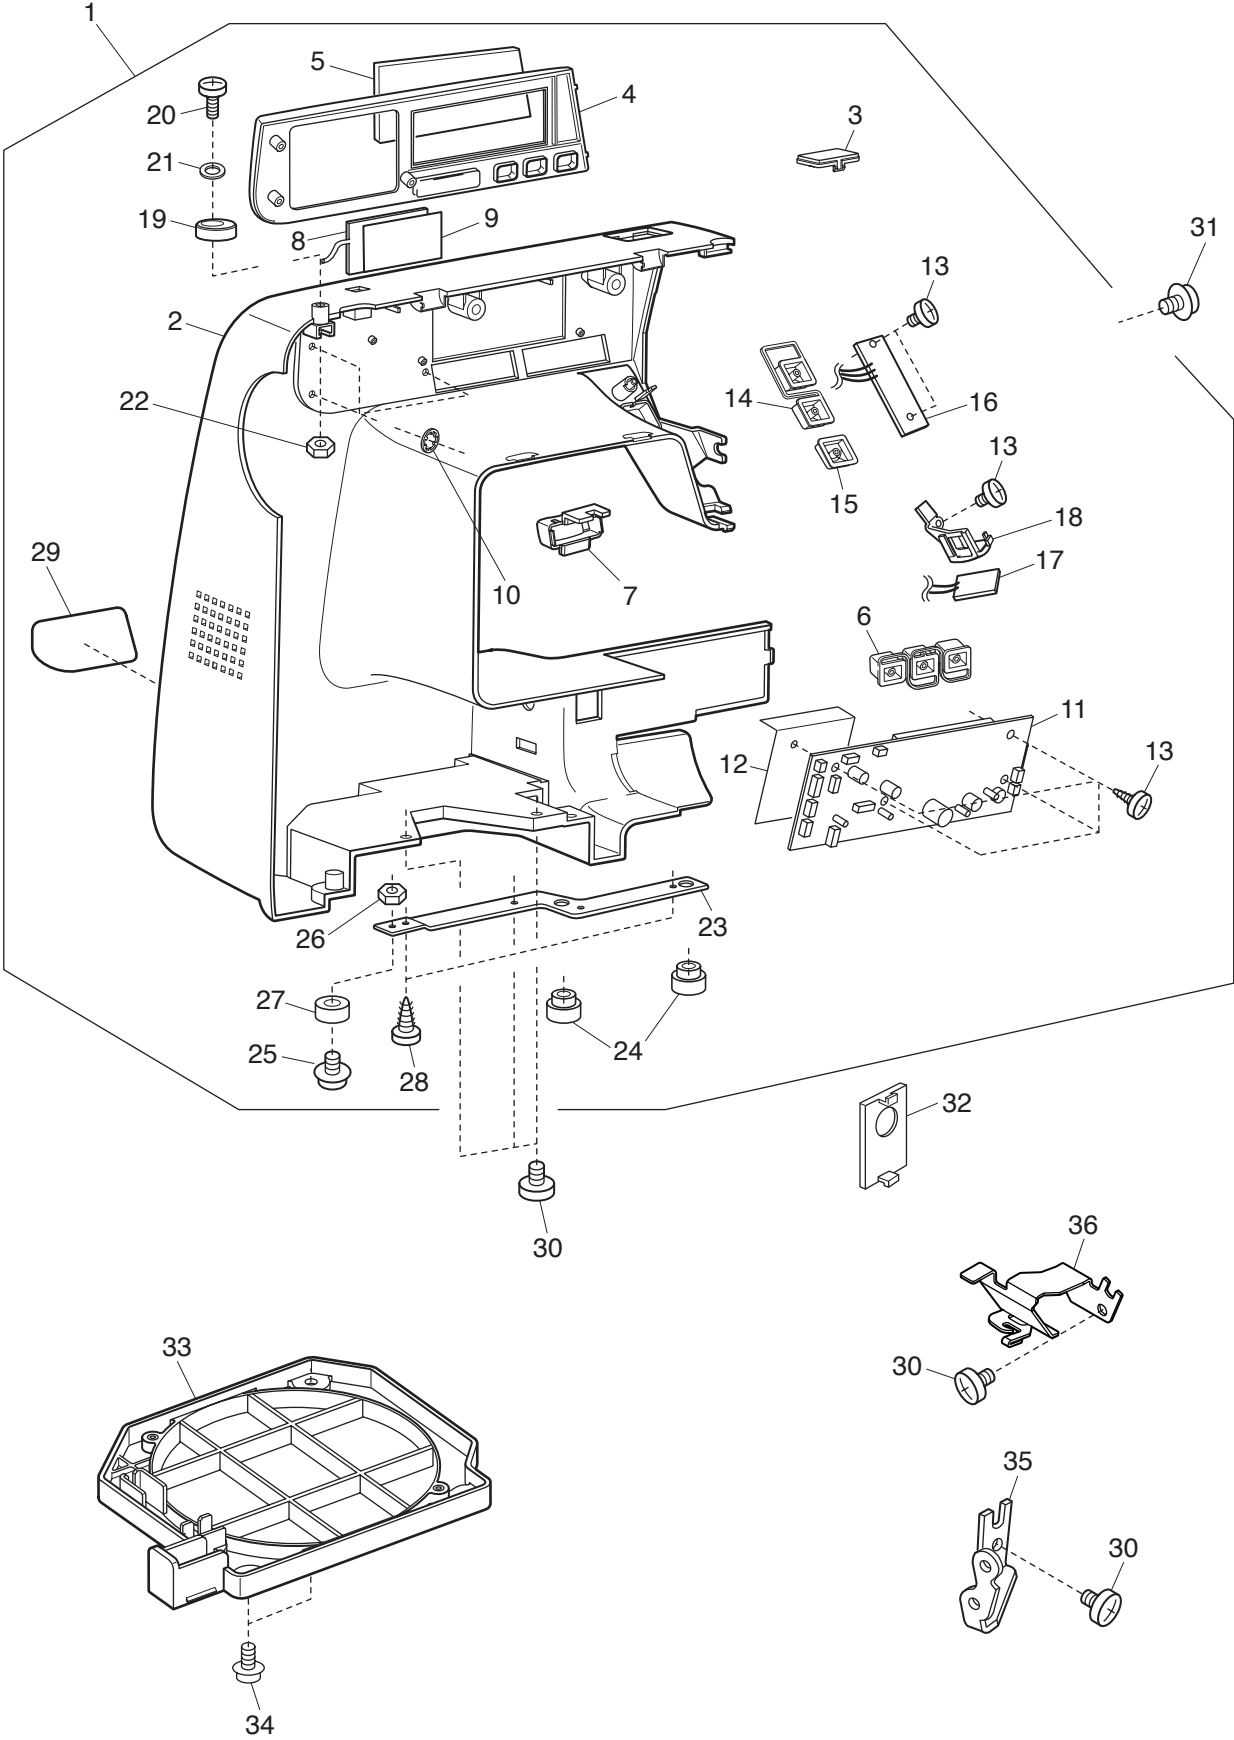

PARTS LIST

PARTS LIST

KEY NO.	PARTS NO.	DESCRIPTION
1	809605057	Front cover (unit)
2	809030A04	Front cover
3	808103002	Front cover lid
4	809031B01	Ornamental panel 1
5	809032A04	Ornamental panel 2
6	809033A01	Button 1
7	809036305	Slide volume
8	809501007	Touch panel (unit)
9	809037A05	Touch panel sheet
10	000014306	Snap ring CS-3
11	809405066	Printed circuit board A (unit)
12	809048001	Flame retardant insulating paper
13	000120203	Setscrew 3x8 (B)
14	809034A02	Button 2
15	809035A03	Start/stop button
16	809502008	Printed circuit board F (unit)
17	812502101	Printed circuit board L (unit)
18	808118000	Lamp holder 2
19	735016307	Bobbin winder stopper
20	000101828	Setscrew 4x16
21	000071013	Washer 4
22	000061205	Nut 4-3-7
23	809038008	Arm sole front
24	735003002	Bed rubber cushion
25	000114802	Setscrew TP 4x12
26	000160102	Adjustable lock nut 4
27	639005003	Rubber foot
28	000198604	Setscrew 4x14 (B)
29	101636A01	Emblem
30	000081005	Setscrew 4x8
31	000115205	Setscrew TP 4x6
32	809039009	Cap
33	808059301	Bed cover
34	000149312	Setscrew 3x8
35	639080002	Front cover set plate
36	809188004	Arm thread guide