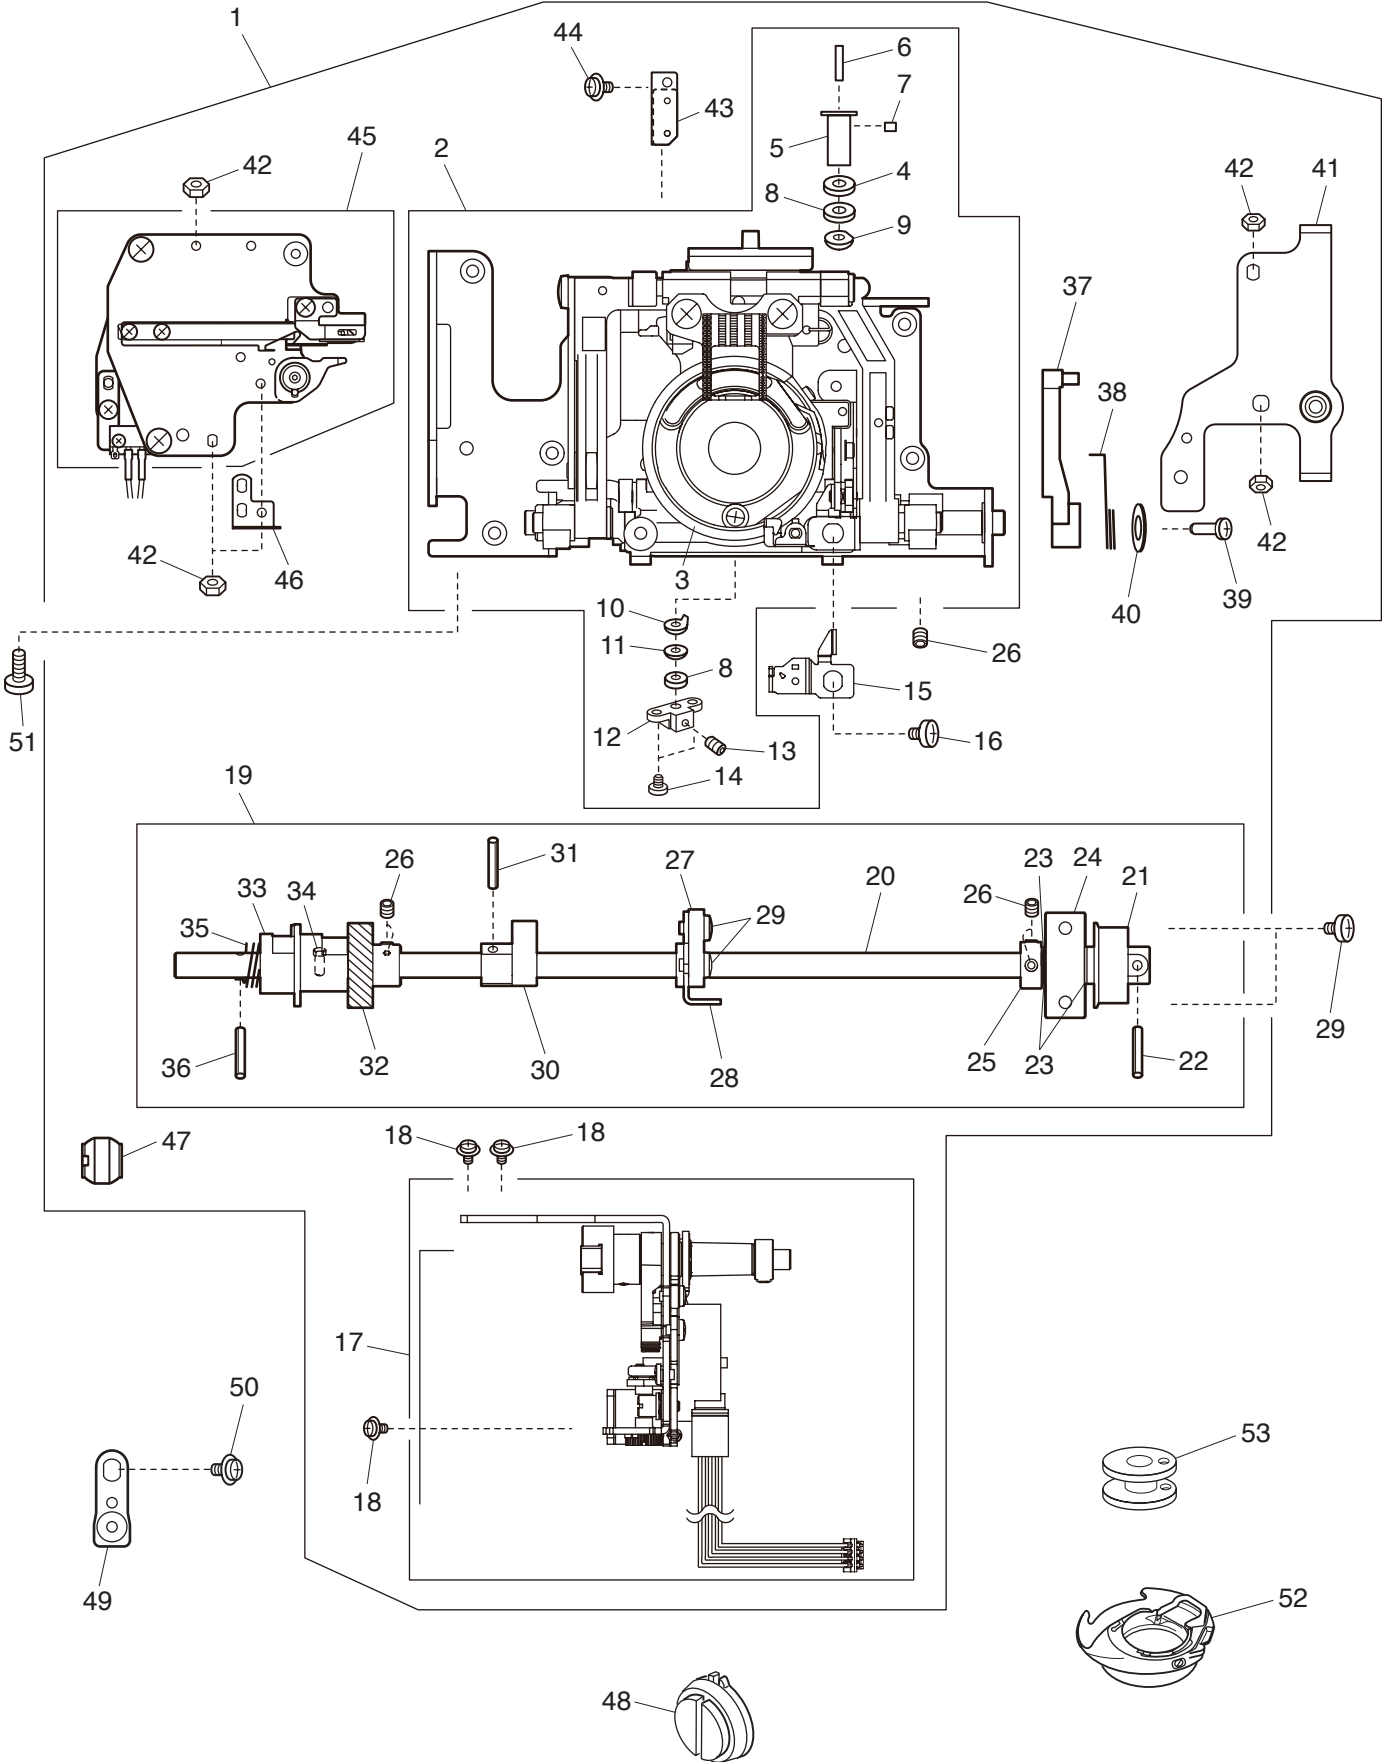

PARTS LIST

PARTS LIST

KEY NO.	PARTS NO.	DESCRIPTION
1	809620704	Hook race (whole unit)
2	809621015	Hook race (unit)
3	660536004	Hook body (unit)
4	508118001	Washer
5	820123006	Hook race shaft
6	820124007	Hook shaft oil wick (1)
7	820125008	Hook shaft oil wick (2)
8	000038409	Washer
9	508139008	Magnet set plate
10	627192001	Washer
11	625102008	Washer
12	508072002	Hook race shaft base
13	000111304	Hexagonal socket screw 5x5
14	000103705	Setscrew 4x5
15	627567104	Bobbin holder stopper (unit)
16	000101404	Setscrew 4x6
17	809607200	Feed regulator (unit)
18	000115205	Setscrew TP 4x6
19	809602009	Lower shaft (unit)
20	808027207	Lower shaft
21	508021006	Upper shaft gear
22	000004200	Spring pin 3x18
23	000038502	Washer
24	508054008	Shaft supporter plate
25	820166001	Lower shaft ring
26	000111201	Hexagonal socket screw 4x4
27	809017001	Lower shaft supporter
28	809016000	Lower shaft supporter plate
29	000081005	Setscrew 4x8
30	809014008	Feed cam
31	000005407	Spring pin 3x12
32	808137005	Lower shaft gear
33	846103000	Feed lifting cam
34	820161006	Feed lifting pin
35	808075004	Feed lifting cam spring
36	000022802	Spring pin 2x12
37	809013007	Feed fork
38	809015009	Feed fork spring
39	820172000	Pin
40	000071105	Washer 5
41	809064003	Needle plate set plate (right)
42	000063104	Nut 3-2-5.5
43	825515004	Feed base plate (unit)
44	825237009	Setscrew
45	809623305	Thread cutter (unit)
46	808105107	Slide position adjusting plate
47	732034003	Lower shaft bushing
48	809053009	Feed balancing dial 2
49	809042005	Lower shaft bushing set plate
50	000115607	Setscrew TP 4x8
51	000101703	Setscrew 4x12
52	858570009	Bobbin holder (unit)
53	102261103	Bobbin