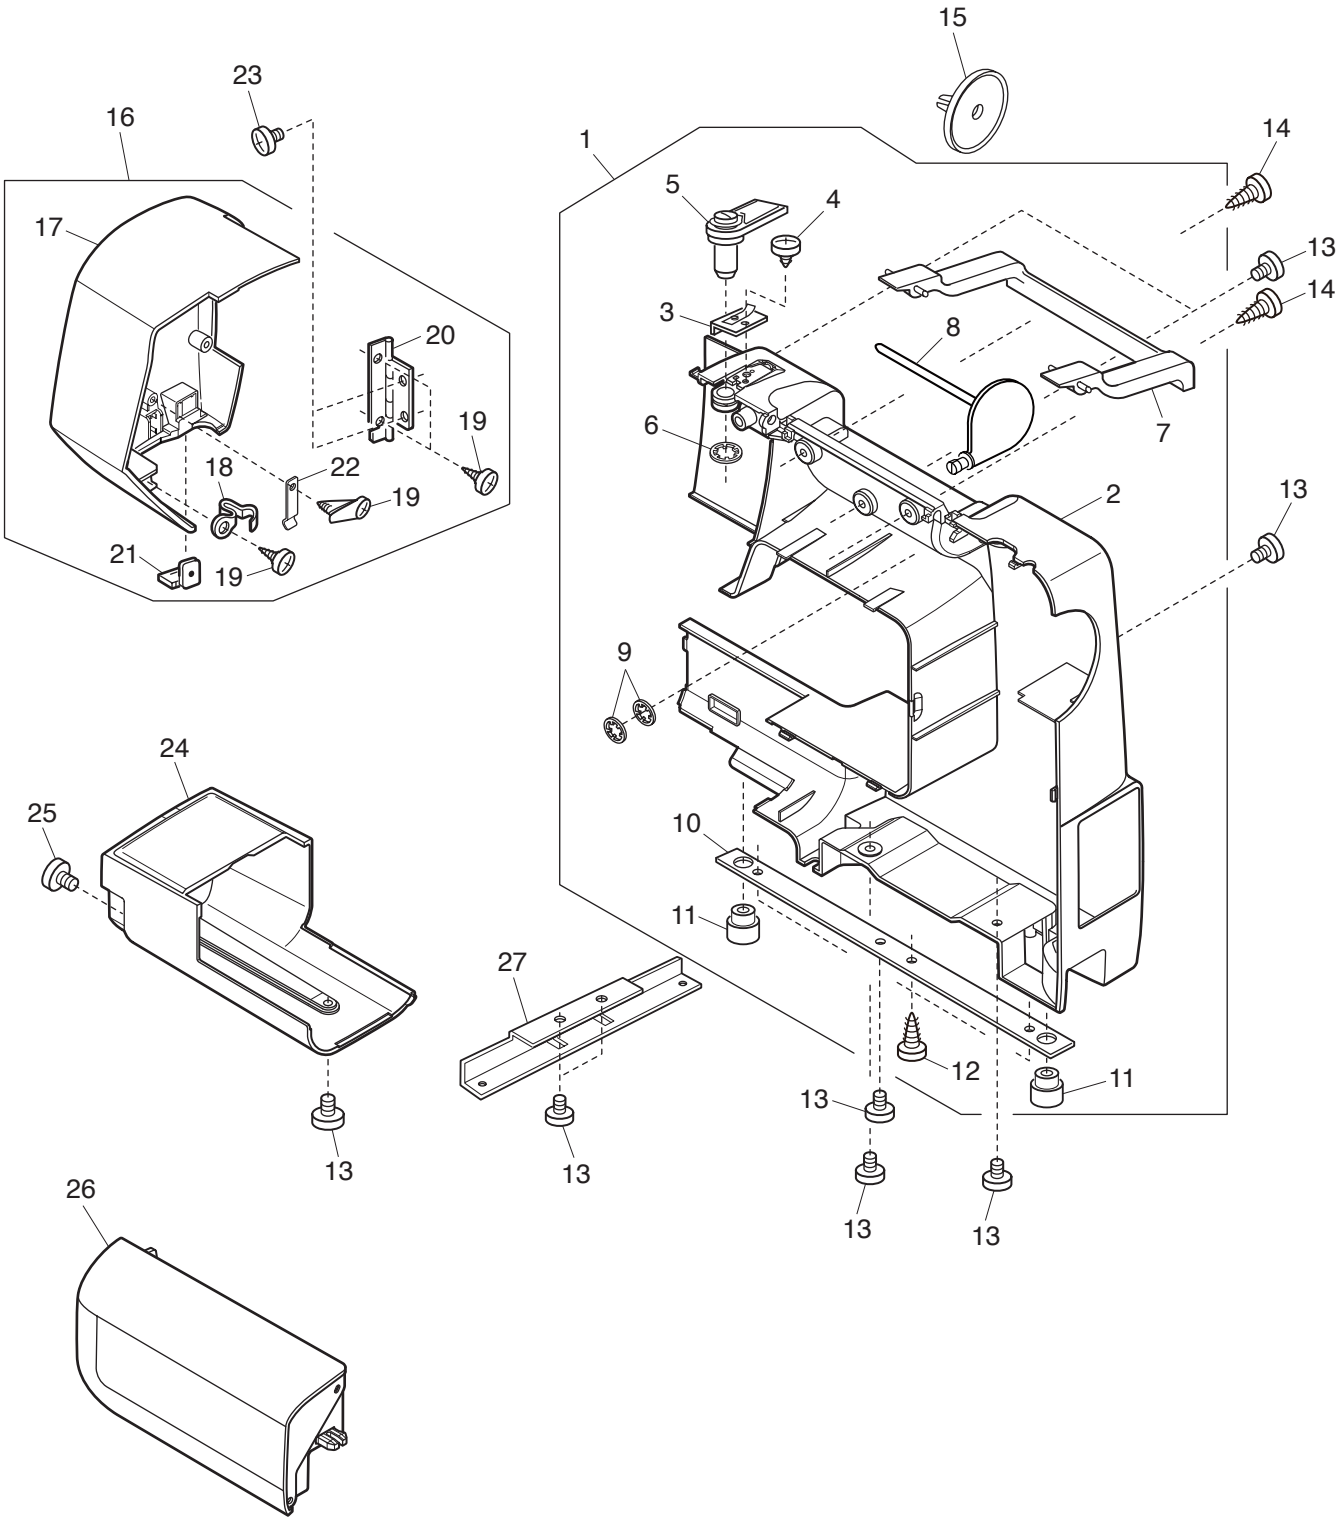

PARTS LIST

PARTS LIST

KEY NO.	PARTS NO.	DESCRIPTION
1	809604322	Rear cover (unit)
2	809025A06	Rear cover
3	827503108	Top cover thread guide (unit)
4	000162001	Setscrew 2.6x5 (B)
5	650503322	Thread guide (unit)
6	000014409	Snap ring CS-8
7	809026003	Carrying handle
8	809027004	Spool pin
9	000013800	Snap ring CS-6
10	809028005	Arm leg rear
11	735003002	Bed rubber cushion
12	000198604	Setscrew 4x14 (B)
13	000081005	Setscrew 4x8
14	000160401	Setscrew 4x16 (B)
15	822020503	Spool holder
16	809656111	Face plate (unit)
17	809186A01	Face plate
18	731067002	Face plate spring
19	000161206	Setscrew 3x10 (B)
20	851503103	Face plate hinge (unit)
21	840602006	Thread cutter (unit)
22	859233000	Magnifier fixing plate
23	000081119	Setscrew 4x6
24	808061007	Free arm cover
25	000101404	Setscrew 4x6
26	808508001	Extension table (unit)
27	809024001	Arm sole set plate