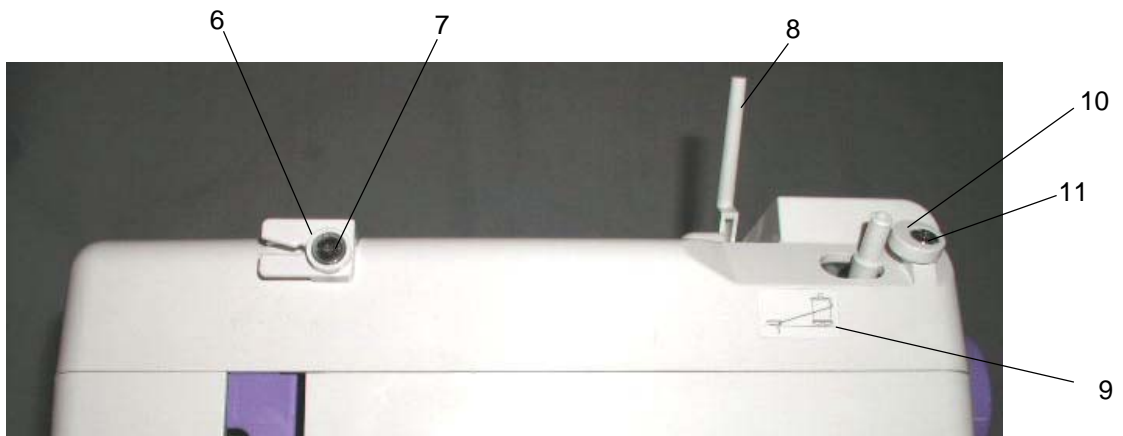

PARTS LIST

Ref.	Part No.	Description
1	525084103	Face cover (Sew Petite & Sew Mini)
	525084608	Face cover (Blossom)
2	525623007	Front cover unit (Sew Petite) Blue
	525623100	Front cover unit (Mini) Red
	525623409	Front cover unit (Blossom)
3	525073109	Selector dial (Sew Petite) Blue
	525073202	Selector dial (Mini) Red
	525073408	Selector dial (Blossom)
4	525617008	Needle plate unit
5	525618009	Bobbin holder unit
6	525603001	Thread guide unit
7	000149312	Set screw 3 x 8
8	639003001	Spool pin
9	525094003	Sticker
10	735016307	Bobbin winder stopper
11	000101828	Set screw 4 x 16
12	000161309	Set screw 3 x 12 (b)
13	000115201	Set screw 3 x 8

Ref.	Part No.	Description
1	525608006	Thread take up lever unit
2	525502102	Thread tension regulator unit (Sew Petite) Blue
	525502205	Thread tension regulator unit (Mini) Red
	525502308	Thread tension regulator unit (Blossom)
3	525028006	Needle bar crank rod
4	525604002	Presser base plate unit
5	525619000	Cam block unit
6	525609007	Upper shaft unit (Sew Petite) Blue
	525609100	Upper shaft unit (Mini) Red
	525609306	Upper shaft unit (Blossom)
7	525624008	Bobbin winder base unit
8	525081007	Gear
9	525031002	Bearing
10	525035109	Hand wheel (Sew Petite & Sew Mini)
	525035305	Hand wheel (Blossom)
11	525610001	Vertical shaft unit
12	525074007	R lever
13	525082008	Belt 290
14	525071004	Zigzag rod
15	525002004	Presser foot lifter
16	525013008	Presser bar
17	525615006	Feed shaft unit
18	525054001	Feed regulator unit
19	525501008	Presser foot unit
20	525606004	Needle bar unit
21	525612003	Hook unit
22	525614005	Feed base unit
23	525046000	Lower shaft bearing
24	525045009	Feed lifting cam
25	525010005	Base rubber
26	525044008	Lower shaft gear
27	525052009	Feed forked rod
28	525033004	Gear a
29	525037008	Gear b
30	525504001	Power supply jack
31	525505002	Foot switch jack unit
32	525621005	DC motor