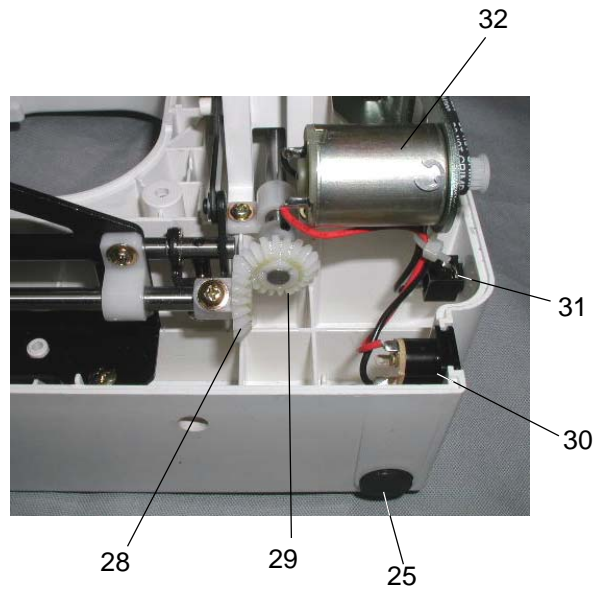

PARTS LIST

Ref.	Part No.	Description
1	525084103	Face cover (Sew Petite & Sew Mini)
	525084608	Face cover (Blossom)
2	525623007	Front cover unit (Sew Petite) Blue
	525623100	Front cover unit (Mini) Red
	525623409	Front cover unit (Blossom)
3	525073109	Selector dial (Sew Petite) Blue
	525073202	Selector dial (Mini) Red
	525073408	Selector dial (Blossom)
4	525617008	Needle plate unit
5	525618009	Bobbin holder unit
6	525603001	Thread guide unit
7	000149312	Set screw 3 x 8
8	639003001	Spool pin
9	525094003	Sticker
10	735016307	Bobbin winder stopper
11	000101828	Set screw 4 x 16
12	000161309	Set screw 3 x 12 (b)
13	000115201	Set screw 3 x 8

Ref.	Part No.	Description
1	525608006	Thread take up lever unit
2	525502102	Thread tension regulator unit (Sew Petite) Blue
	525502205	Thread tension regulator unit (Mini) Red
	525502308	Thread tension regulator unit (Blossom)
3	525028006	Needle bar crank rod
4	525604002	Presser base plate unit
5	525619000	Cam block unit
6	525609007	Upper shaft unit (Sew Petite) Blue
	525609100	Upper shaft unit (Mini) Red
	525609306	Upper shaft unit (Blossom)
7	525624008	Bobbin winder base unit
8	525081007	Gear
9	525031002	Bearing
10	525035109	Hand wheel (Sew Petite & Sew Mini)
	525035305	Hand wheel (Blossom)
11	525610001	Vertical shaft unit
12	525074007	R lever
13	525082008	Belt 290
14	525071004	Zigzag rod
15	525002004	Presser foot lifter
16	525013008	Presser bar
17	525615006	Feed shaft unit
18	525054001	Feed regulator unit
19	525501008	Presser foot unit
20	525606004	Needle bar unit
21	525612003	Hook unit
22	525614005	Feed base unit
23	525046000	Lower shaft bearing
24	525045009	Feed lifting cam
25	525010005	Base rubber
26	525044008	Lower shaft gear
27	525052009	Feed forked rod
28	525033004	Gear a
29	525037008	Gear b
30	525504001	Power supply jack
31	525505002	Foot switch jack unit
32	525621005	DC motor