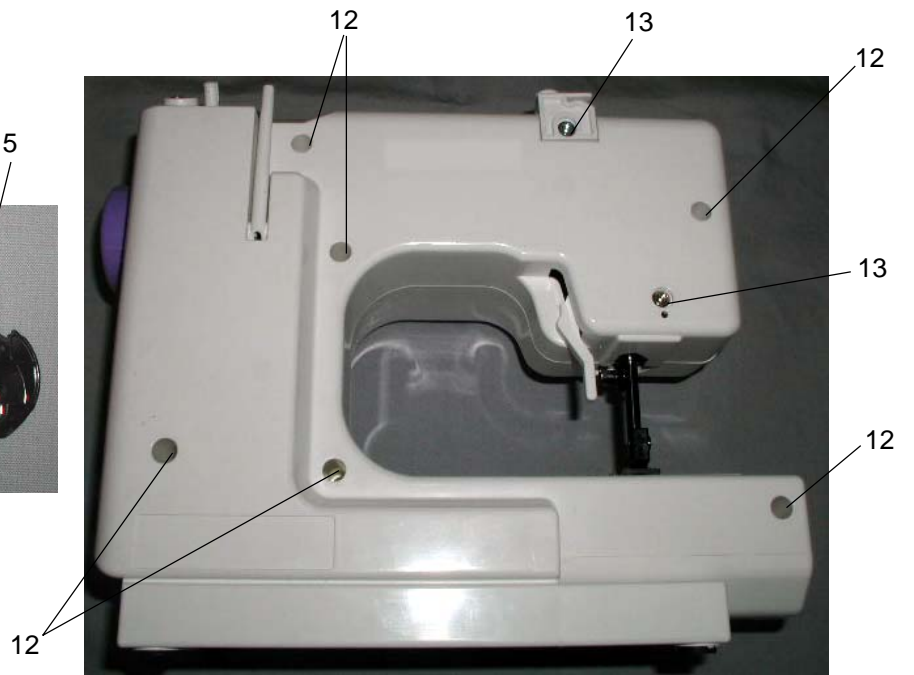

PARTS LIST

Ref.	Part No.	Description
1	525084103	Face cover (Sew Petite & Sew Mini)
	525084608	Face cover (Blossom)
2	525623007	Front cover unit (Sew Petite) Blue
	525623100	Front cover unit (Mini) Red
	525623409	Front cover unit (Blossom)
3	525073109	Selector dial (Sew Petite) Blue
	525073202	Selector dial (Mini) Red
	525073408	Selector dial (Blossom)
4	525617008	Needle plate unit
5	525618009	Bobbin holder unit
6	525603001	Thread guide unit
7	000149312	Set screw 3 x 8
8	639003001	Spool pin
9	525094003	Sticker
10	735016307	Bobbin winder stopper
11	000101828	Set screw 4 x 16
12	000161309	Set screw 3 x 12 (b)
13	000115201	Set screw 3 x 8

Ref.	Part No.	Description
1	525608006	Thread take up lever unit
2	525502102	Thread tension regulator unit (Sew Petite) Blue
	525502205	Thread tension regulator unit (Mini) Red
	525502308	Thread tension regulator unit (Blossom)
3	525028006	Needle bar crank rod
4	525604002	Presser base plate unit
5	525619000	Cam block unit
6	525609007	Upper shaft unit (Sew Petite) Blue
	525609100	Upper shaft unit (Mini) Red
	525609306	Upper shaft unit (Blossom)
7	525624008	Bobbin winder base unit
8	525081007	Gear
9	525031002	Bearing
10	525035109	Hand wheel (Sew Petite & Sew Mini)
	525035305	Hand wheel (Blossom)
11	525610001	Vertical shaft unit
12	525074007	R lever
13	525082008	Belt 290
14	525071004	Zigzag rod
15	525002004	Presser foot lifter
16	525013008	Presser bar
17	525615006	Feed shaft unit
18	525054001	Feed regulator unit
19	525501008	Presser foot unit
20	525606004	Needle bar unit
21	525612003	Hook unit
22	525614005	Feed base unit
23	525046000	Lower shaft bearing
24	525045009	Feed lifting cam
25	525010005	Base rubber
26	525044008	Lower shaft gear
27	525052009	Feed forked rod
28	525033004	Gear a
29	525037008	Gear b
30	525504001	Power supply jack
31	525505002	Foot switch jack unit
32	525621005	DC motor