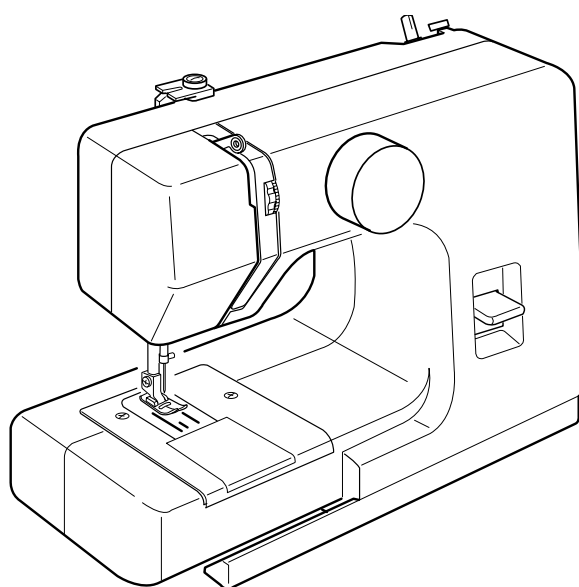

PARTS LIST

Ref.	Part No.	Description
1	525084103	Face cover (Sew Petite & Sew Mini)
	525084608	Face cover (Blossom)
2	525623007	Front cover unit (Sew Petite) Blue
	525623100	Front cover unit (Mini) Red
	525623409	Front cover unit (Blossom)
3	525073109	Selector dial (Sew Petite) Blue
	525073202	Selector dial (Mini) Red
	525073408	Selector dial (Blossom)
4	525617008	Needle plate unit
5	525618009	Bobbin holder unit
6	525603001	Thread guide unit
7	000149312	Set screw 3 x 8
8	639003001	Spool pin
9	525094003	Sticker
10	735016307	Bobbin winder stopper
11	000101828	Set screw 4 x 16
12	000161309	Set screw 3 x 12 (b)
13	000115201	Set screw 3 x 8

Ref.	Part No.	Description
1	525608006	Thread take up lever unit
2	525502102	Thread tension regulator unit (Sew Petite) Blue
	525502205	Thread tension regulator unit (Mini) Red
	525502308	Thread tension regulator unit (Blossom)
3	525028006	Needle bar crank rod
4	525604002	Presser base plate unit
5	525619000	Cam block unit
6	525609007	Upper shaft unit (Sew Petite) Blue
	525609100	Upper shaft unit (Mini) Red
	525609306	Upper shaft unit (Blossom)
7	525624008	Bobbin winder base unit
8	525081007	Gear
9	525031002	Bearing
10	525035109	Hand wheel (Sew Petite & Sew Mini)
	525035305	Hand wheel (Blossom)
11	525610001	Vertical shaft unit
12	525074007	R lever
13	525082008	Belt 290
14	525071004	Zigzag rod
15	525002004	Presser foot lifter
16	525013008	Presser bar
17	525615006	Feed shaft unit
18	525054001	Feed regulator unit
19	525501008	Presser foot unit
20	525606004	Needle bar unit
21	525612003	Hook unit
22	525614005	Feed base unit
23	525046000	Lower shaft bearing
24	525045009	Feed lifting cam
25	525010005	Base rubber
26	525044008	Lower shaft gear
27	525052009	Feed forked rod
28	525033004	Gear a
29	525037008	Gear b
30	525504001	Power supply jack
31	525505002	Foot switch jack unit
32	525621005	DC motor