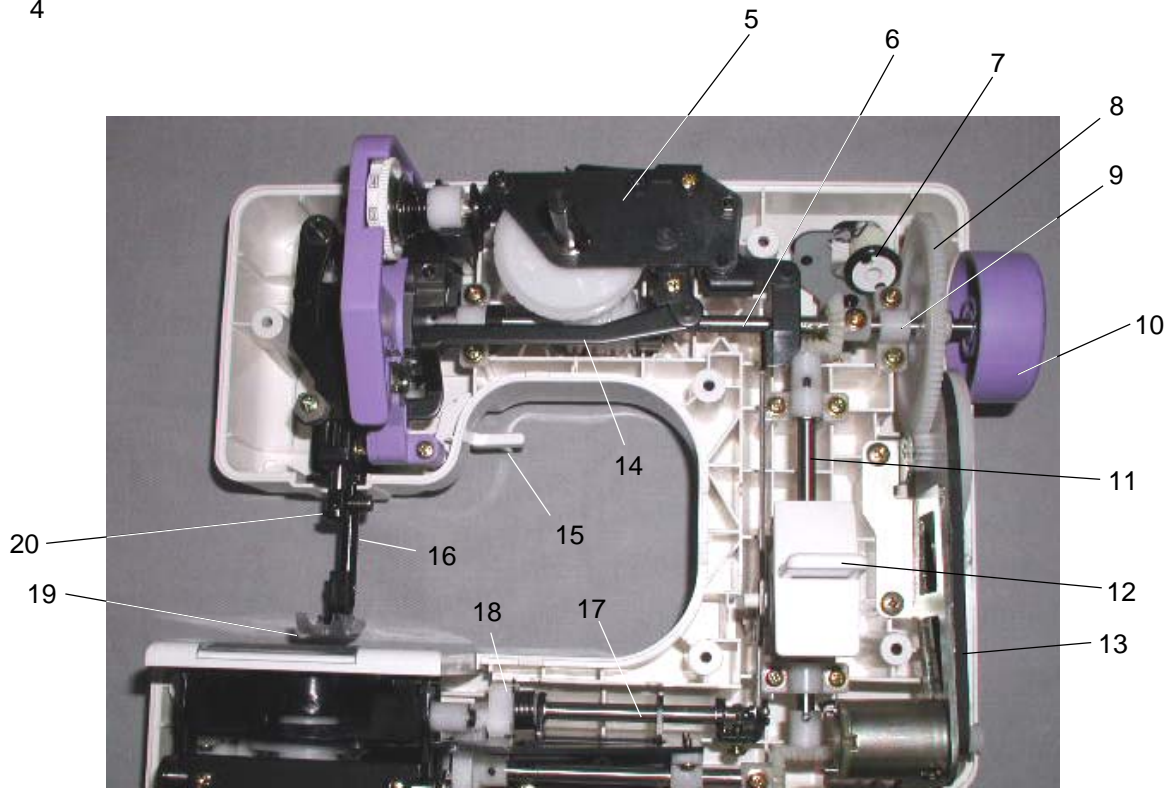

PARTS LIST

Ref.	Part No.	Description
1	525084103	Face cover (Sew Petite & Sew Mini)
	525084608	Face cover (Blossom)
2	525623007	Front cover unit (Sew Petite) Blue
	525623100	Front cover unit (Mini) Red
	525623409	Front cover unit (Blossom)
3	525073109	Selector dial (Sew Petite) Blue
	525073202	Selector dial (Mini) Red
	525073408	Selector dial (Blossom)
4	525617008	Needle plate unit
5	525618009	Bobbin holder unit
6	525603001	Thread guide unit
7	000149312	Set screw 3 x 8
8	639003001	Spool pin
9	525094003	Sticker
10	735016307	Bobbin winder stopper
11	000101828	Set screw 4 x 16
12	000161309	Set screw 3 x 12 (b)
13	000115201	Set screw 3 x 8

Ref.	Part No.	Description
1	525608006	Thread take up lever unit
2	525502102	Thread tension regulator unit (Sew Petite) Blue
	525502205	Thread tension regulator unit (Mini) Red
	525502308	Thread tension regulator unit (Blossom)
3	525028006	Needle bar crank rod
4	525604002	Presser base plate unit
5	525619000	Cam block unit
6	525609007	Upper shaft unit (Sew Petite) Blue
	525609100	Upper shaft unit (Mini) Red
	525609306	Upper shaft unit (Blossom)
7	525624008	Bobbin winder base unit
8	525081007	Gear
9	525031002	Bearing
10	525035109	Hand wheel (Sew Petite & Sew Mini)
	525035305	Hand wheel (Blossom)
11	525610001	Vertical shaft unit
12	525074007	R lever
13	525082008	Belt 290
14	525071004	Zigzag rod
15	525002004	Presser foot lifter
16	525013008	Presser bar
17	525615006	Feed shaft unit
18	525054001	Feed regulator unit
19	525501008	Presser foot unit
20	525606004	Needle bar unit
21	525612003	Hook unit
22	525614005	Feed base unit
23	525046000	Lower shaft bearing
24	525045009	Feed lifting cam
25	525010005	Base rubber
26	525044008	Lower shaft gear
27	525052009	Feed forked rod
28	525033004	Gear a
29	525037008	Gear b
30	525504001	Power supply jack
31	525505002	Foot switch jack unit
32	525621005	DC motor