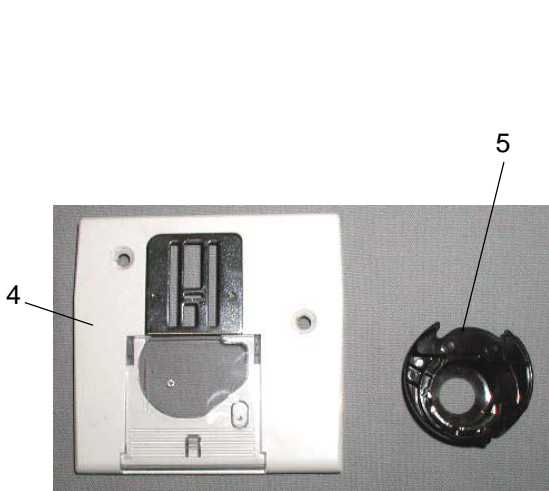

PARTS LIST

Ref.	Part No.	Description
1	525084103	Face cover (Sew Petite & Sew Mini)
	525084608	Face cover (Blossom)
2	525623007	Front cover unit (Sew Petite) Blue
	525623100	Front cover unit (Mini) Red
	525623409	Front cover unit (Blossom)
3	525073109	Selector dial (Sew Petite) Blue
	525073202	Selector dial (Mini) Red
	525073408	Selector dial (Blossom)
4	525617008	Needle plate unit
5	525618009	Bobbin holder unit
6	525603001	Thread guide unit
7	000149312	Set screw 3 x 8
8	639003001	Spool pin
9	525094003	Sticker
10	735016307	Bobbin winder stopper
11	000101828	Set screw 4 x 16
12	000161309	Set screw 3 x 12 (b)
13	000115201	Set screw 3 x 8

Ref.	Part No.	Description
1	525608006	Thread take up lever unit
2	525502102	Thread tension regulator unit (Sew Petite) Blue
	525502205	Thread tension regulator unit (Mini) Red
	525502308	Thread tension regulator unit (Blossom)
3	525028006	Needle bar crank rod
4	525604002	Presser base plate unit
5	525619000	Cam block unit
6	525609007	Upper shaft unit (Sew Petite) Blue
	525609100	Upper shaft unit (Mini) Red
	525609306	Upper shaft unit (Blossom)
7	525624008	Bobbin winder base unit
8	525081007	Gear
9	525031002	Bearing
10	525035109	Hand wheel (Sew Petite & Sew Mini)
	525035305	Hand wheel (Blossom)
11	525610001	Vertical shaft unit
12	525074007	R lever
13	525082008	Belt 290
14	525071004	Zigzag rod
15	525002004	Presser foot lifter
16	525013008	Presser bar
17	525615006	Feed shaft unit
18	525054001	Feed regulator unit
19	525501008	Presser foot unit
20	525606004	Needle bar unit
21	525612003	Hook unit
22	525614005	Feed base unit
23	525046000	Lower shaft bearing
24	525045009	Feed lifting cam
25	525010005	Base rubber
26	525044008	Lower shaft gear
27	525052009	Feed forked rod
28	525033004	Gear a
29	525037008	Gear b
30	525504001	Power supply jack
31	525505002	Foot switch jack unit
32	525621005	DC motor