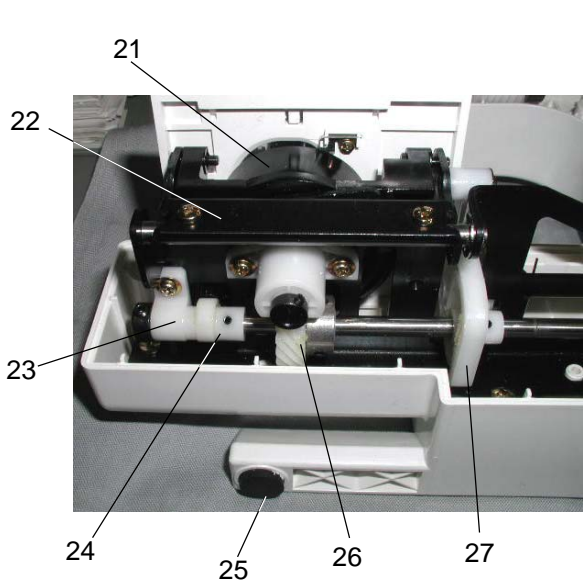

PARTS LIST

Ref.	Part No.	Description
1	525084103	Face cover (Sew Petite & Sew Mini)
	525084608	Face cover (Blossom)
2	525623007	Front cover unit (Sew Petite) Blue
	525623100	Front cover unit (Mini) Red
	525623409	Front cover unit (Blossom)
3	525073109	Selector dial (Sew Petite) Blue
	525073202	Selector dial (Mini) Red
	525073408	Selector dial (Blossom)
4	525617008	Needle plate unit
5	525618009	Bobbin holder unit
6	525603001	Thread guide unit
7	000149312	Set screw 3 x 8
8	639003001	Spool pin
9	525094003	Sticker
10	735016307	Bobbin winder stopper
11	000101828	Set screw 4 x 16
12	000161309	Set screw 3 x 12 (b)
13	000115201	Set screw 3 x 8

Ref.	Part No.	Description
1	525608006	Thread take up lever unit
2	525502102	Thread tension regulator unit (Sew Petite) Blue
	525502205	Thread tension regulator unit (Mini) Red
	525502308	Thread tension regulator unit (Blossom)
3	525028006	Needle bar crank rod
4	525604002	Presser base plate unit
5	525619000	Cam block unit
6	525609007	Upper shaft unit (Sew Petite) Blue
	525609100	Upper shaft unit (Mini) Red
	525609306	Upper shaft unit (Blossom)
7	525624008	Bobbin winder base unit
8	525081007	Gear
9	525031002	Bearing
10	525035109	Hand wheel (Sew Petite & Sew Mini)
	525035305	Hand wheel (Blossom)
11	525610001	Vertical shaft unit
12	525074007	R lever
13	525082008	Belt 290
14	525071004	Zigzag rod
15	525002004	Presser foot lifter
16	525013008	Presser bar
17	525615006	Feed shaft unit
18	525054001	Feed regulator unit
19	525501008	Presser foot unit
20	525606004	Needle bar unit
21	525612003	Hook unit
22	525614005	Feed base unit
23	525046000	Lower shaft bearing
24	525045009	Feed lifting cam
25	525010005	Base rubber
26	525044008	Lower shaft gear
27	525052009	Feed forked rod
28	525033004	Gear a
29	525037008	Gear b
30	525504001	Power supply jack
31	525505002	Foot switch jack unit
32	525621005	DC motor