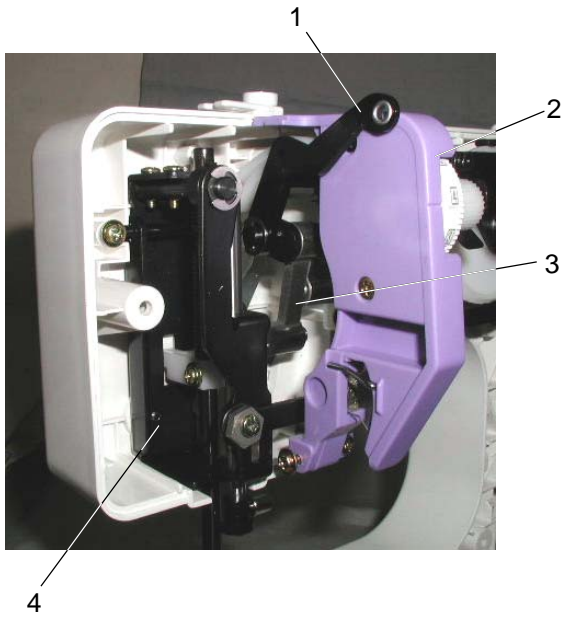

PARTS LIST

Ref.	Part No.	Description
1	525084103	Face cover (Sew Petite & Sew Mini)
	525084608	Face cover (Blossom)
2	525623007	Front cover unit (Sew Petite) Blue
	525623100	Front cover unit (Mini) Red
	525623409	Front cover unit (Blossom)
3	525073109	Selector dial (Sew Petite) Blue
	525073202	Selector dial (Mini) Red
	525073408	Selector dial (Blossom)
4	525617008	Needle plate unit
5	525618009	Bobbin holder unit
6	525603001	Thread guide unit
7	000149312	Set screw 3 x 8
8	639003001	Spool pin
9	525094003	Sticker
10	735016307	Bobbin winder stopper
11	000101828	Set screw 4 x 16
12	000161309	Set screw 3 x 12 (b)
13	000115201	Set screw 3 x 8

Ref.	Part No.	Description
1	525608006	Thread take up lever unit
2	525502102	Thread tension regulator unit (Sew Petite) Blue
	525502205	Thread tension regulator unit (Mini) Red
	525502308	Thread tension regulator unit (Blossom)
3	525028006	Needle bar crank rod
4	525604002	Presser base plate unit
5	525619000	Cam block unit
6	525609007	Upper shaft unit (Sew Petite) Blue
	525609100	Upper shaft unit (Mini) Red
	525609306	Upper shaft unit (Blossom)
7	525624008	Bobbin winder base unit
8	525081007	Gear
9	525031002	Bearing
10	525035109	Hand wheel (Sew Petite & Sew Mini)
	525035305	Hand wheel (Blossom)
11	525610001	Vertical shaft unit
12	525074007	R lever
13	525082008	Belt 290
14	525071004	Zigzag rod
15	525002004	Presser foot lifter
16	525013008	Presser bar
17	525615006	Feed shaft unit
18	525054001	Feed regulator unit
19	525501008	Presser foot unit
20	525606004	Needle bar unit
21	525612003	Hook unit
22	525614005	Feed base unit
23	525046000	Lower shaft bearing
24	525045009	Feed lifting cam
25	525010005	Base rubber
26	525044008	Lower shaft gear
27	525052009	Feed forked rod
28	525033004	Gear a
29	525037008	Gear b
30	525504001	Power supply jack
31	525505002	Foot switch jack unit
32	525621005	DC motor