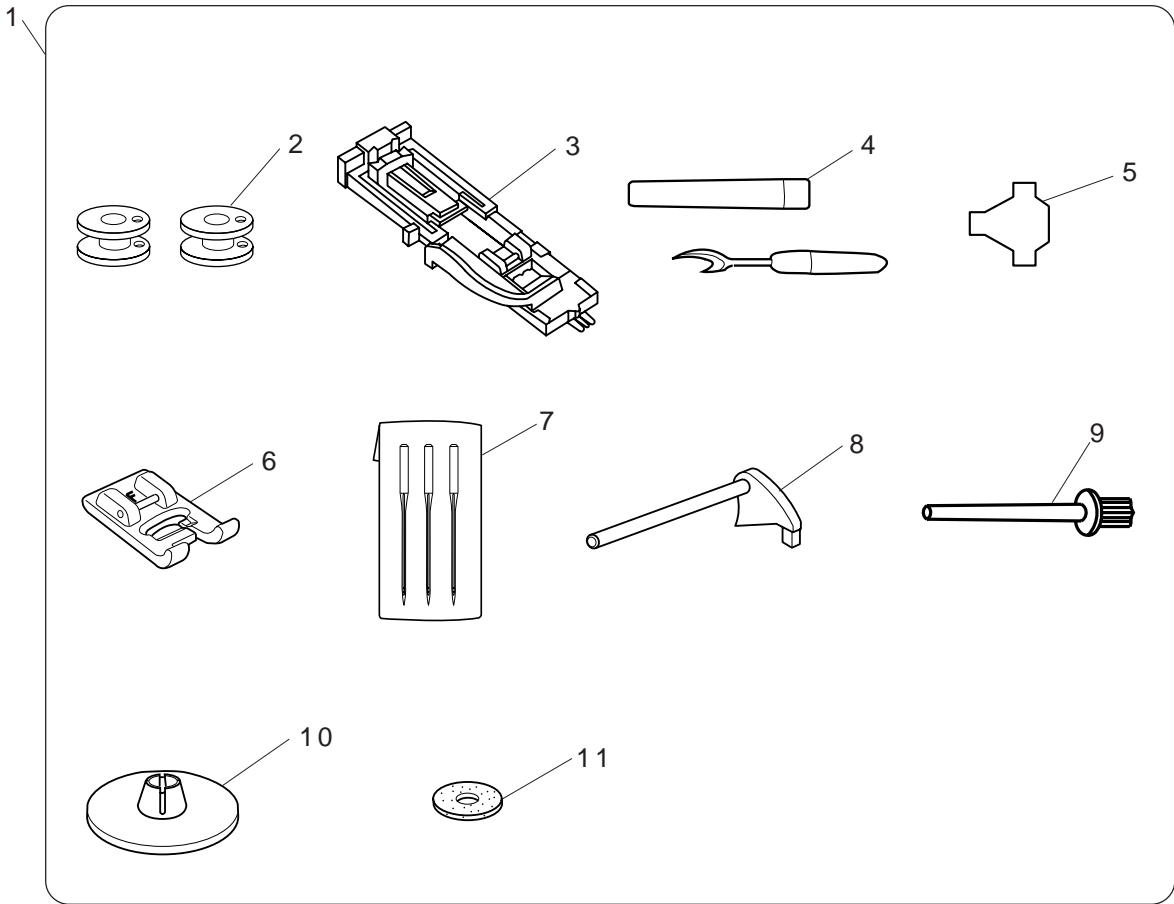

NO.	PART NO.	DESCRIPTION
1	806870001	Accessory unit
2	102261000	Bobbin
3	753801004	Buttonhole foot
4	647808009	Seam ripper unit
5	653802002	Screwdriver
6	822804129	Satin stitch foot
7	639804000	Needle set
8	660005009	Spool pin
9	625031500	Spool pin (2)
10	822020503	Spool holder (large)
11	102403109	Felt
12	653524100	Power supply cord (JAI)
	830314018	Power supply cord (JA)
	830377008	Power supply cord (JUK)
	830335004	Power supply cord (230V)
13	033570318	Foot controller
14	806800000	Instruction book (ENG)
	806800022	Instruction book (ENG/SPA/FRE)
	806800044	Instruction book (DUT/FRE/GER)
	806800022	Instruction book (SWE/NOR/DAN)
	806800088	Instruction book (ITA)
	806800103	Instruction book (FIN)
15	401701003	Cover