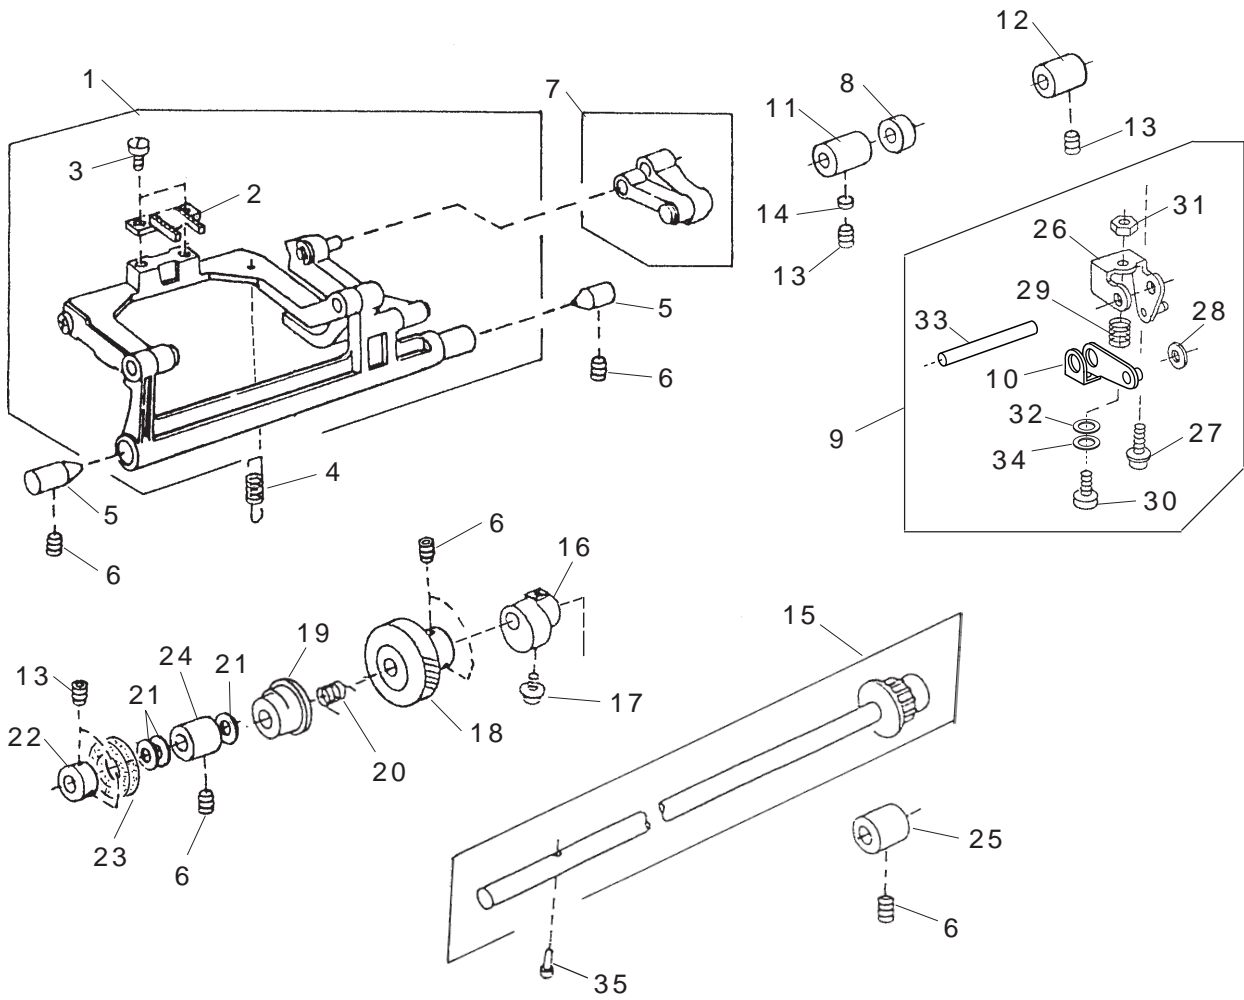

Jem platinum 760

NO.	PART NO.	DESCRIPTION
1	751666401	Feed shaft unit
2	653193003	Feed dog
3	000104005	Setscrew 3.5 x 8
4	650085002	Feed bar spring
5	749024002	Straight center pin
6	000111304	Hexagonal socket screw 5 x 5
7	650612004	Feed regulator unit
8	820387000	Ring
9	806604002	Feed shaft unit
10	806011006	Feed arm (1)
11	625144002	Feed shaft bushing (front)
12	650092002	Feed shaft bushing (rear)
13	000111201	Hexagonal socket screw 4 x 4
14	650175000	Cushion
15	660610106	Lower shaft unit
16	751148000	Feed cam
17	000115009	TP screw 3 x 8
18	650076000	Lower shaft gear
19	753183025	Feed lifting cam
20	686035008	Feed lifting cam spring
21	000038502	Washer
22	820166001	Ring
23	735143005	Felt
24	650078002	Lower shaft bushing (front)
25	650079003	Lower shaft bushing (rear)
26	825261002	Feed arm (2)
27	000115906	TP screw 3 x 12
28	810207004	Spring washer
29	589040002	BH feed adjusting spring
30	827086007	Feed arm screw
31	000160102	Adjustable nut 4
32	000071013	Washer
33	660023106	Feed shaft
34	000036407	Washer
35	820161006	Feed lifting pin