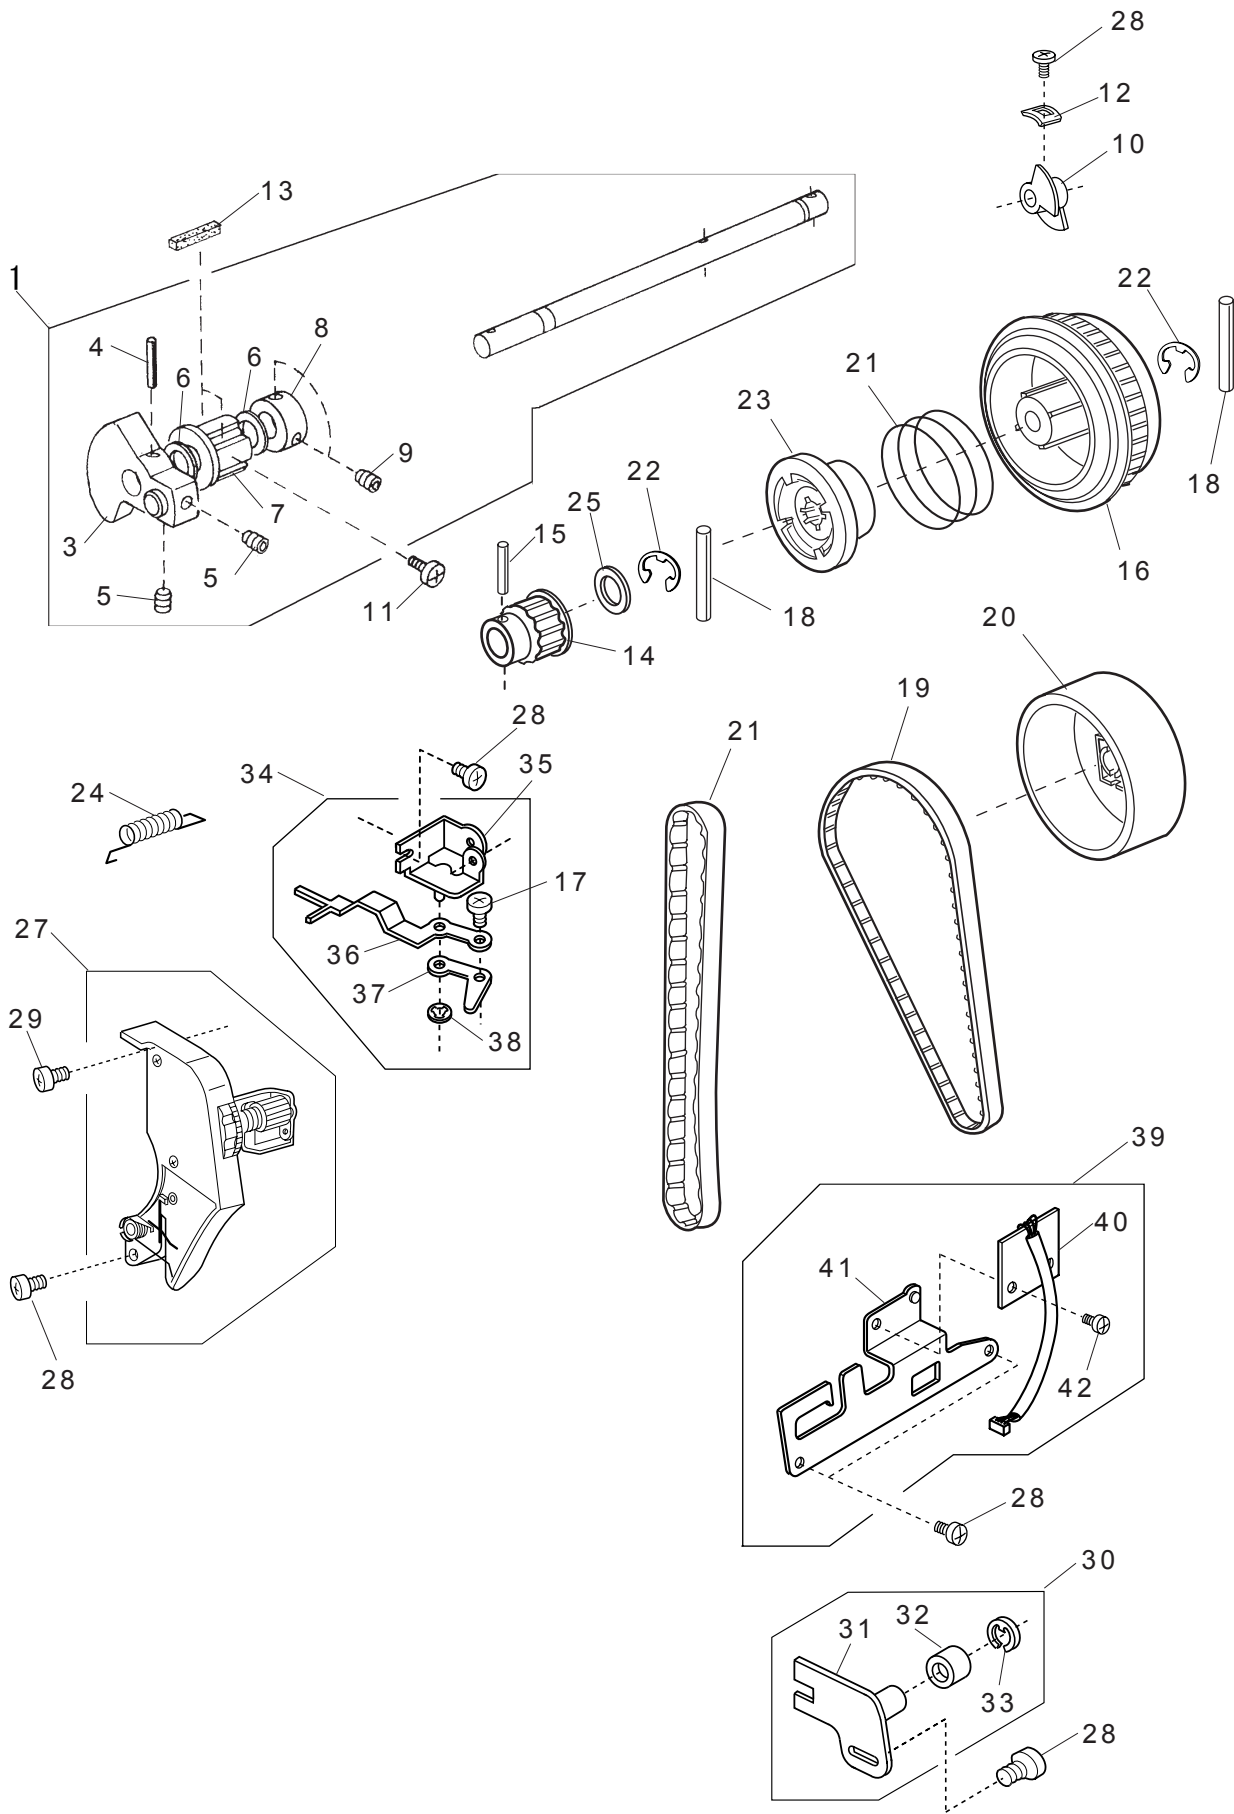

Jem platinum 760

NO.	PART NO.	DESCRIPTION
1	661616105	Upper shaft unit
2	-----	-----
3	660016003	Thread take up lever crank
4	000021708	Spring pin 4×22
5	000110901	Hexagonal socket screw 5×4
6	000036717	Washer FT102
7	829042007	Upper shaft bushing (Front)
8	639095000	Ring
9	000111304	Hexagonal socket screw 5×5
10	806010005	Upper shaft shield plate
11	000101301	Setscrew 5×10
12	820102009	Washer
13	731384008	Felt
14	660103008	Upper shaft timing gear
15	000020501	Spring pin 3×22
16	661019009	Belt wheel
17	000103808	Setscrew 3×5
18	000024206	Spring pin 3×30
19	653139023	Timing belt
20	844077008	Hand wheel
21	661024007	Clutch spring
22	000002909	Snap ring E-7
23	661020003	Clutch ring
24	639026000	Spring
25	639119001	Felt
26	660017015	Timing belt
27	806501008	Thread tension unit
28	000081005	Setscrew 4×8
29	810220003	Setscrew
30	660609009	Idler unit
31	660018005	Idler base
32	625217100	Idler
33	000002806	Snap ring E-6
34	661603006	Thread tension bracket unit
35	661004001	Thread tension bracket
36	639024008	Thread tension releasing arm
37	639025009	Adjusting arm
38	000013903	Snap ring CS-5
39	806609007	Upper shaft sensor unit
40	843505502	Circuit board P
41	806031002	Upper shaft sensor set plate
42	000101105	Setscrew 3×4