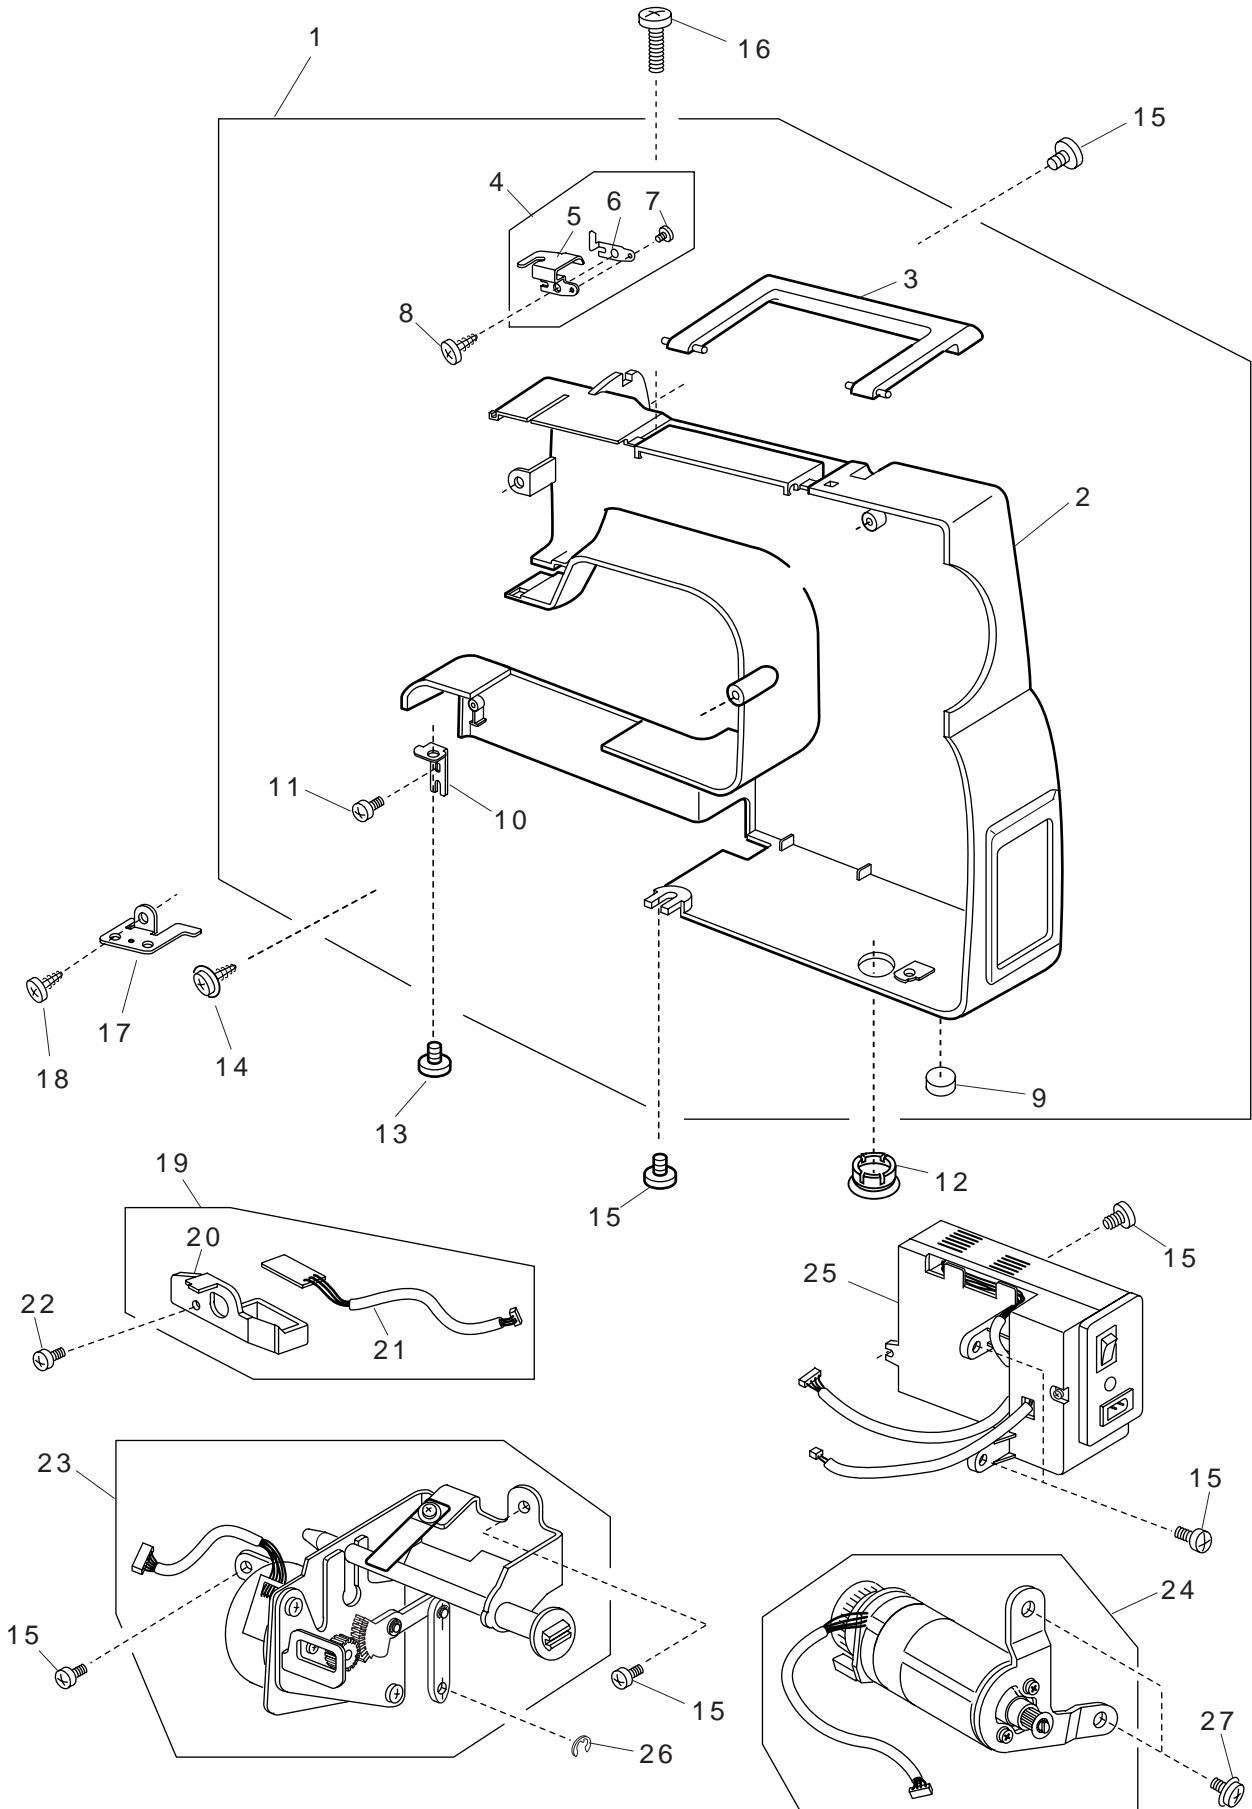

PARTS LIST

JP760

NO.	PART NO.	DESCRIPTION
1	806601009	Rear cover unit
2	806001106	Rear cover
3	661010000	Handle
4	660618001	Thread guide unit
5	660046002	Thread guide
6	660047003	Spring
7	820374004	Setscrew 2 × 2.3
8	000107905	Setscrew 3 × 6 (B)
9	806002004	Rubber foot
10	827006003	Rear cover set plate
11	000161103	Setscrew 3 × 6 (B)
12	733003202	Cap
13	000081119	Setscrew 4 × 6
14	000149507	Setscrew 3 × 12
15	000081005	Setscrew 4 × 8
16	000103510	Setscrew 4 × 10
17	661012002	Handle set plate
18	000198604	Setscrew 4 × 14 (B)
19	806610001	Printed circuit board L unit
20	806032003	L board cover
21	806506003	Printed circuit board L unit
22	000115607	Setscrew 4 × 8
23	806605003	Stepping moter (Feed) unit
24	806611002	Driving motor unit
25	806505002	Switching regulator unit (120V)
	806505105	Switching regulator unit (220V ~ 240V)
26	000002105	Snap ring E-3
27	000115504	Setscrew 5 × 10

NO.	PART NO.	DESCRIPTION
1	806602000	Face cover unit
2	806004109	Face cover
3	661609002	Bed cover unit
4	000105419	Setscrew 4 × 20
5	751603307	Needle plate unit
6	653179209	Needle plate
7	654078004	Bobbin holder set plate
8	820373003	Setscrew 2 × 3
9	832235010	Hook cover set plate (Left)
10	825015010	Hook cover set plate (Right)
11	825016000	Hook cover release button
12	825017001	Hook cover release button spring
13	820374004	Setscrew 2 × 2.3
14	750036012	Hook cover plate
15	681009101	Setscrew
16	827011001	Reverse stopper
17	810220003	Setscrew
18	627567001	Stopper unit
19	000122504	Pin D3 × 10CH
20	660006033	Bed cover
21	000101703	Setscrew 4 × 12
22	000120203	Setscrew 3 × 8 (B)
23	000121905	Setscrew 4 × 12 (B)
24	739064003	Rubber foot base
25	806003005	Extension table unit
26	840602006	Thread cutter unit
27	753005000	Drop feed lever
28	000013903	Snap ring CS-5
29	000122700	Pin D2.5 × 6-LC