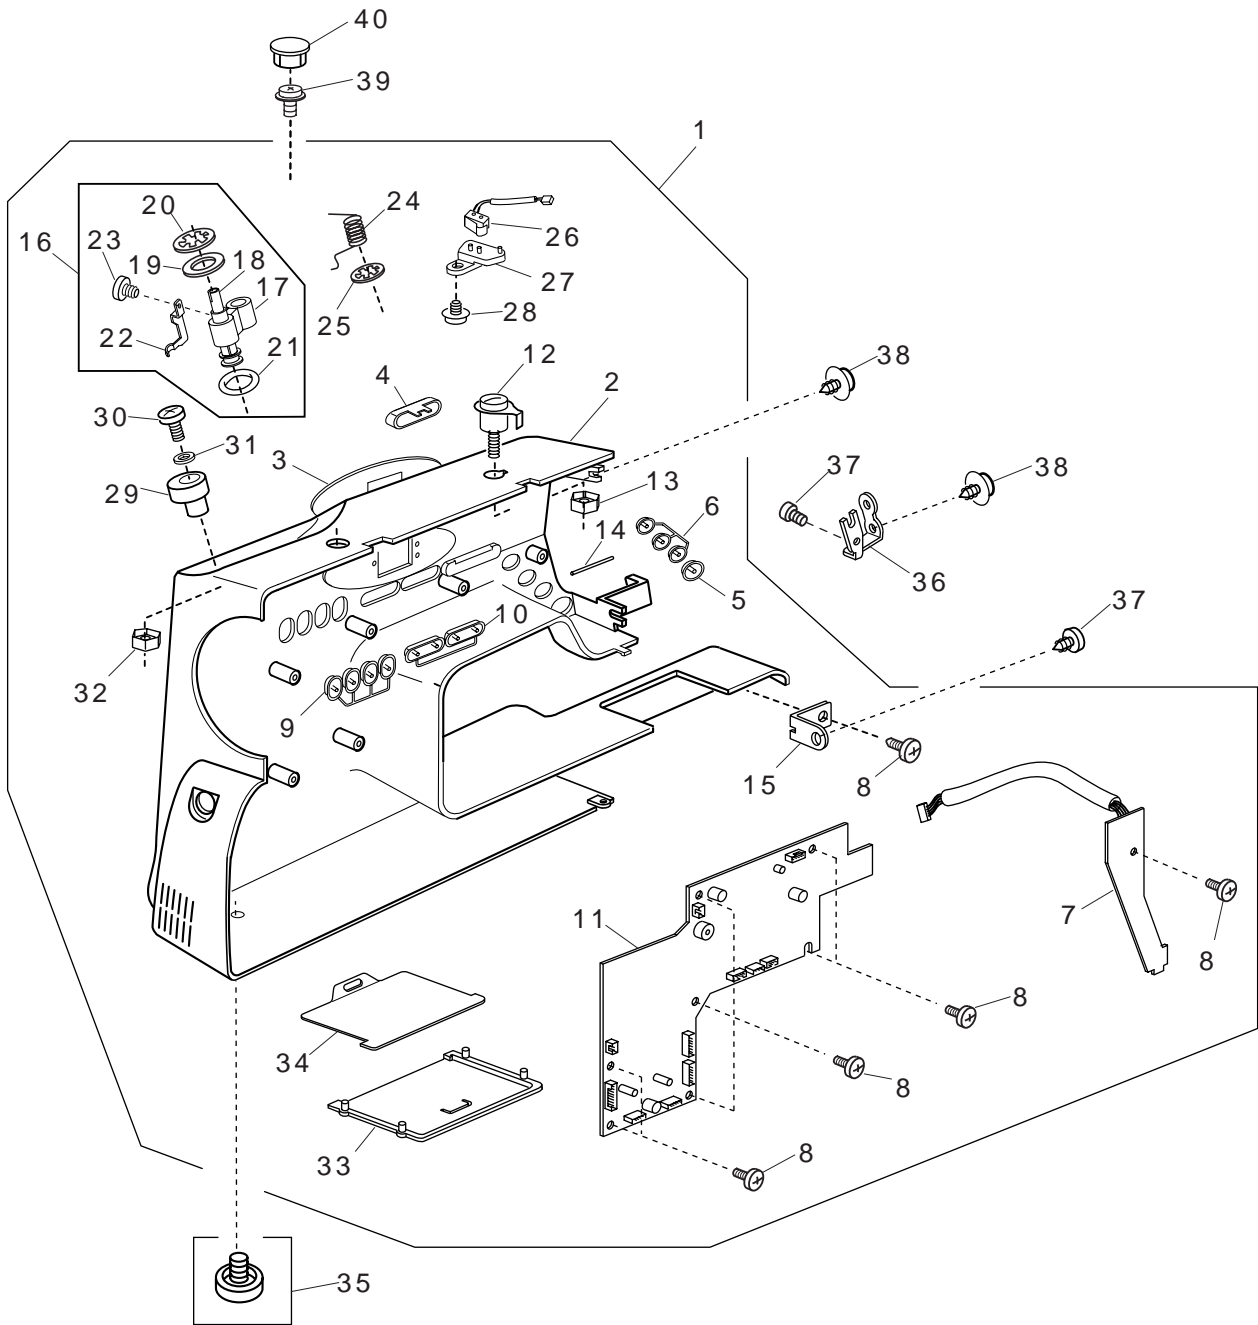

NO.	PART NO.	DESCRIPTION
1	806602000	Face cover unit
2	806004109	Face cover
3	661609002	Bed cover unit
4	000105419	Setscrew 4 × 20
5	751603307	Needle plate unit
6	653179209	Needle plate
7	654078004	Bobbin holder set plate
8	820373003	Setscrew 2 × 3
9	832235010	Hook cover set plate (Left)
10	825015010	Hook cover set plate (Right)
11	825016000	Hook cover release button
12	825017001	Hook cover release button spring
13	820374004	Setscrew 2 × 2.3
14	750036012	Hook cover plate
15	681009101	Setscrew
16	827011001	Reverse stopper
17	810220003	Setscrew
18	627567001	Stopper unit
19	000122504	Pin D3 × 10CH
20	660006033	Bed cover
21	000101703	Setscrew 4 × 12
22	000120203	Setscrew 3 × 8 (B)
23	000121905	Setscrew 4 × 12 (B)
24	739064003	Rubber foot base
25	806003005	Extension table unit
26	840602006	Thread cutter unit
27	753005000	Drop feed lever
28	000013903	Snap ring CS-5
29	000122700	Pin D2.5 × 6-LC

NO.	PART NO.	DESCRIPTION
1	102261000	Bobbin
2	627569106	Bobbin holder unit
3	827614033	Hook unit
4	650623008	Hook race unit
5	627191000	Hook race bottom plate
6	820374004	Setscrew 2 x 2.3
7	627190010	Hook race magnet
8	820123006	Hook shaft
9	820124007	Oil wick (1)
10	820125008	Oil wick (2)
11	000038409	Washer
12	627192001	Hook shaft washer
13	625102008	Washer
14	000111304	Hexagonal socket screw 5 x 5
15	650094004	Hook shaft base
16	000081005	Setscrew 4 x 8
17	827040009	Hook race cover
18	000107204	Setscrew 3 x 12 (B)
19	823106002	Hook bracket
20	000070506	Plain washer