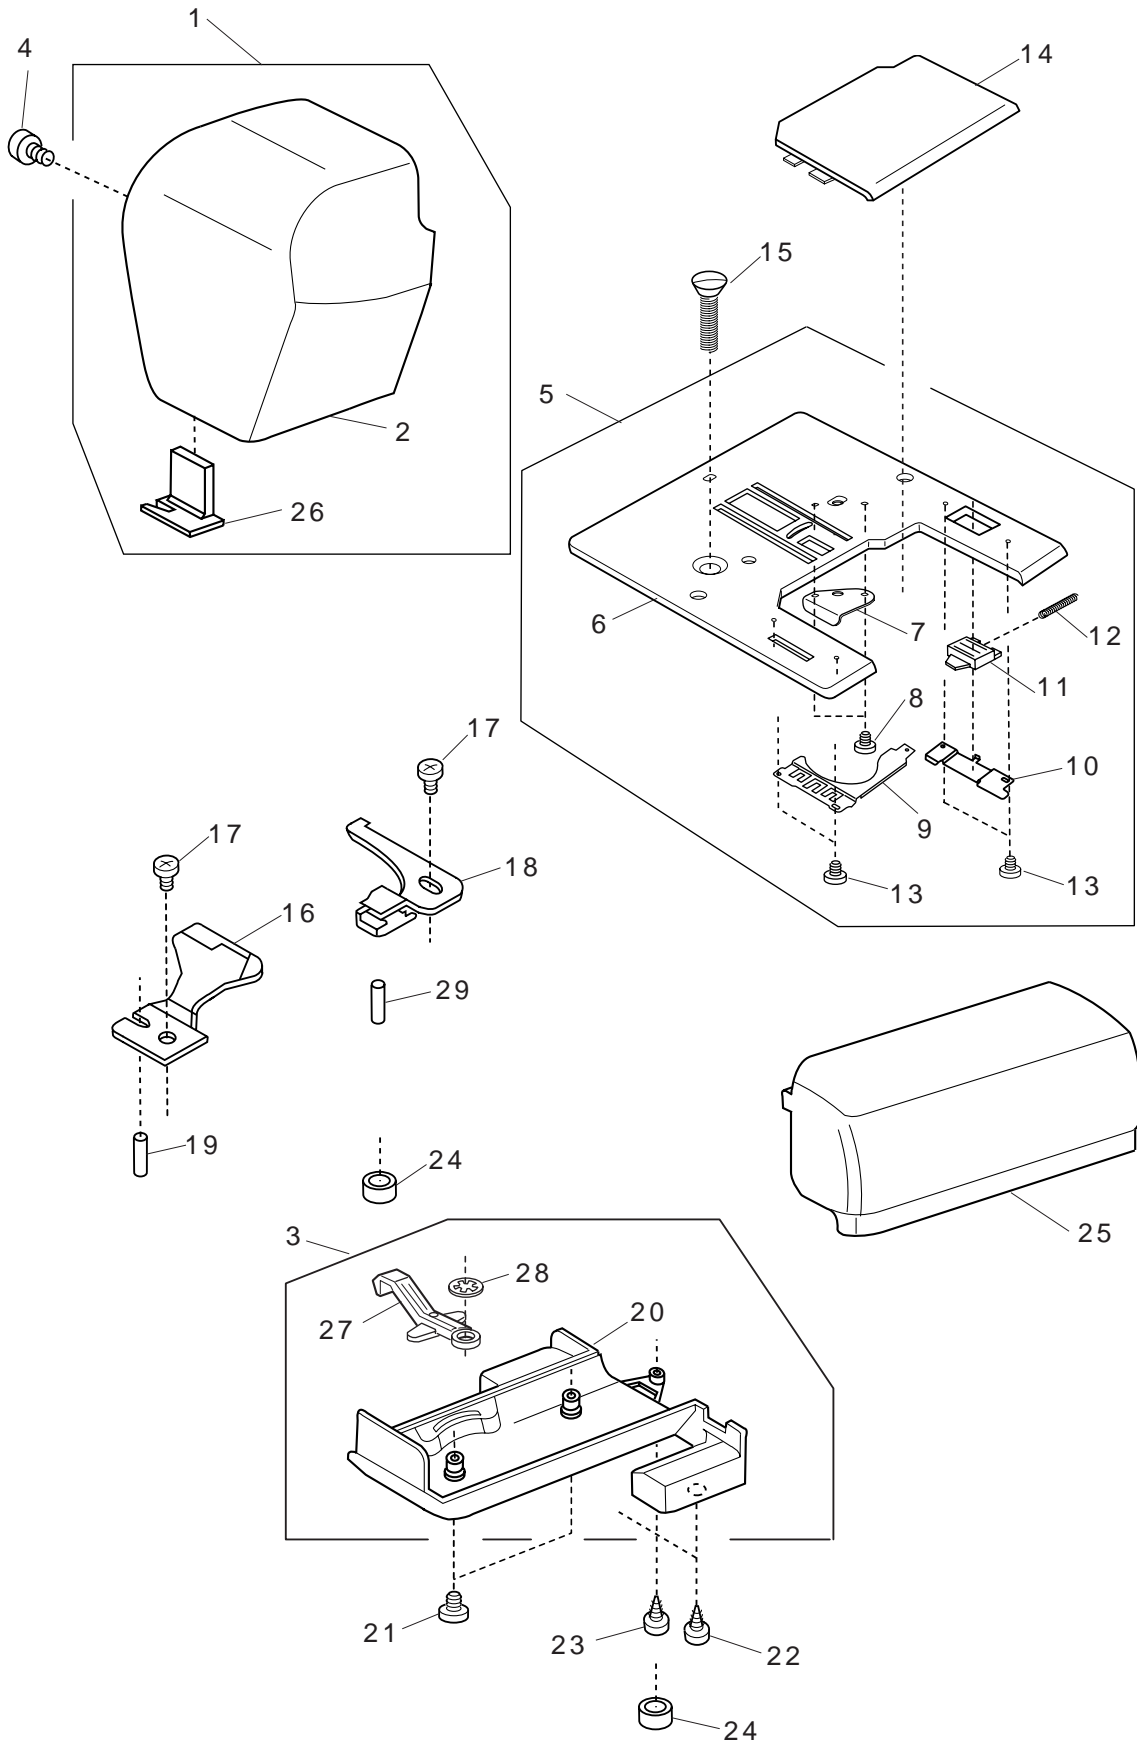

PARTS LIST

JP760

NO.	PART NO.	DESCRIPTION
1	806601009	Rear cover unit
2	806001106	Rear cover
3	661010000	Handle
4	660618001	Thread guide unit
5	660046002	Thread guide
6	660047003	Spring
7	820374004	Setscrew 2 × 2.3
8	000107905	Setscrew 3 × 6 (B)
9	806002004	Rubber foot
10	827006003	Rear cover set plate
11	000161103	Setscrew 3 × 6 (B)
12	733003202	Cap
13	000081119	Setscrew 4 × 6
14	000149507	Setscrew 3 × 12
15	000081005	Setscrew 4 × 8
16	000103510	Setscrew 4 × 10
17	661012002	Handle set plate
18	000198604	Setscrew 4 × 14 (B)
19	806610001	Printed circuit board L unit
20	806032003	L board cover
21	806506003	Printed circuit board L unit
22	000115607	Setscrew 4 × 8
23	806605003	Stepping moter (Feed) unit
24	806611002	Driving motor unit
25	806505002	Switching regulator unit (120V)
	806505105	Switching regulator unit (220V ~ 240V)
26	000002105	Snap ring E-3
27	000115504	Setscrew 5 × 10

NO.	PART NO.	DESCRIPTION
1	806602000	Face cover unit
2	806004109	Face cover
3	661609002	Bed cover unit
4	000105419	Setscrew 4 × 20
5	751603307	Needle plate unit
6	653179209	Needle plate
7	654078004	Bobbin holder set plate
8	820373003	Setscrew 2 × 3
9	832235010	Hook cover set plate (Left)
10	825015010	Hook cover set plate (Right)
11	825016000	Hook cover release button
12	825017001	Hook cover release button spring
13	820374004	Setscrew 2 × 2.3
14	750036012	Hook cover plate
15	681009101	Setscrew
16	827011001	Reverse stopper
17	810220003	Setscrew
18	627567001	Stopper unit
19	000122504	Pin D3 × 10CH
20	660006033	Bed cover
21	000101703	Setscrew 4 × 12
22	000120203	Setscrew 3 × 8 (B)
23	000121905	Setscrew 4 × 12 (B)
24	739064003	Rubber foot base
25	806003005	Extension table unit
26	840602006	Thread cutter unit
27	753005000	Drop feed lever
28	000013903	Snap ring CS-5
29	000122700	Pin D2.5 × 6-LC