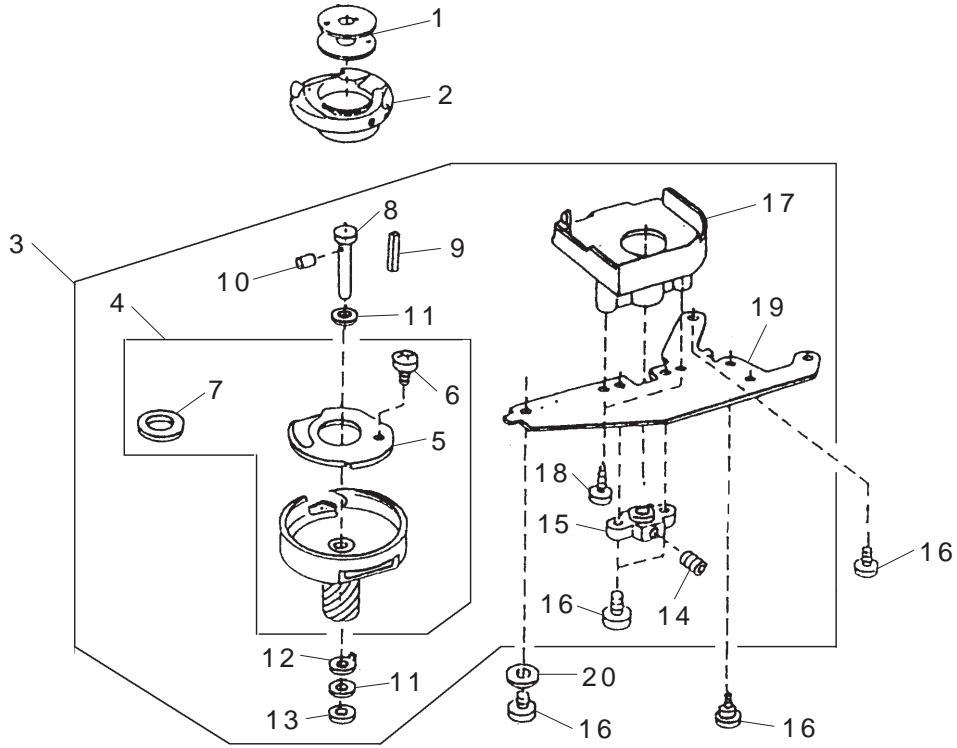

Jem platinum 760

NO.	PART NO.	DESCRIPTION
1	661616105	Upper shaft unit
2	-----	-----
3	660016003	Thread take up lever crank
4	000021708	Spring pin 4×22
5	000110901	Hexagonal socket screw 5×4
6	000036717	Washer FT102
7	829042007	Upper shaft bushing (Front)
8	639095000	Ring
9	000111304	Hexagonal socket screw 5×5
10	806010005	Upper shaft shield plate
11	000101301	Setscrew 5×10
12	820102009	Washer
13	731384008	Felt
14	660103008	Upper shaft timing gear
15	000020501	Spring pin 3×22
16	661019009	Belt wheel
17	000103808	Setscrew 3×5
18	000024206	Spring pin 3×30
19	653139023	Timing belt
20	844077008	Hand wheel
21	661024007	Clutch spring
22	000002909	Snap ring E-7
23	661020003	Clutch ring
24	639026000	Spring
25	639119001	Felt
26	660017015	Timing belt
27	806501008	Thread tension unit
28	000081005	Setscrew 4×8
29	810220003	Setscrew
30	660609009	Idler unit
31	660018005	Idler base
32	625217100	Idler
33	000002806	Snap ring E-6
34	661603006	Thread tension bracket unit
35	661004001	Thread tension bracket
36	639024008	Thread tension releasing arm
37	639025009	Adjusting arm
38	000013903	Snap ring CS-5
39	806609007	Upper shaft sensor unit
40	843505502	Circuit board P
41	806031002	Upper shaft sensor set plate
42	000101105	Setscrew 3×4

NO.	PART NO.	DESCRIPTION
1	102261000	Bobbin
2	627569106	Bobbin holder unit
3	827614033	Hook unit
4	650623008	Hook race unit
5	627191000	Hook race bottom plate
6	820374004	Setscrew 2 x 2.3
7	627190010	Hook race magnet
8	820123006	Hook shaft
9	820124007	Oil wick (1)
10	820125008	Oil wick (2)
11	000038409	Washer
12	627192001	Hook shaft washer
13	625102008	Washer
14	000111304	Hexagonal socket screw 5 x 5
15	650094004	Hook shaft base
16	000081005	Setscrew 4 x 8
17	827040009	Hook race cover
18	000107204	Setscrew 3 x 12 (B)
19	823106002	Hook bracket
20	000070506	Plain washer