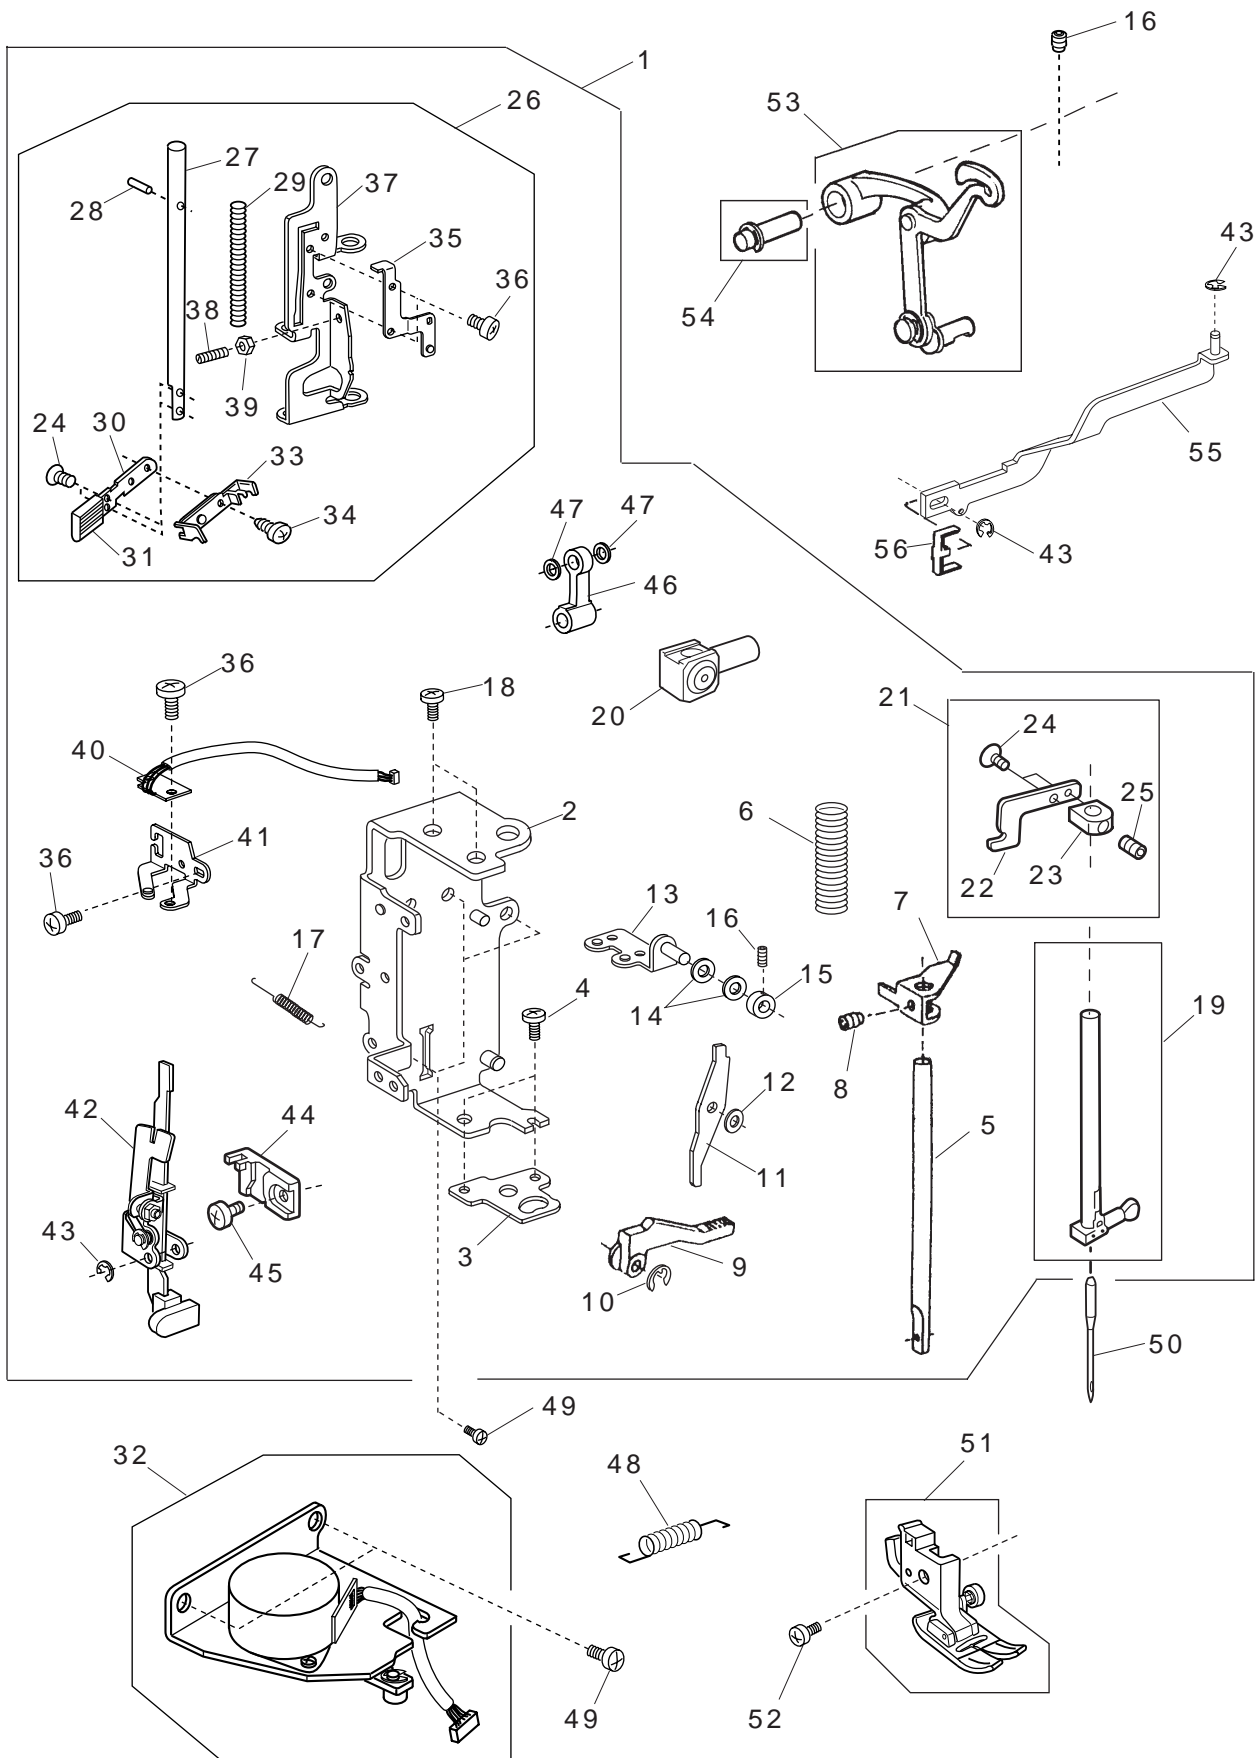

Jem platinum 760

NO.	PART NO.	DESCRIPTION
1	806603001	Presser bar plate unit
2	806005007	Presser bar plate unit
3	660105000	Needle drop positioning plate
4	000101507	Setscrew 3.5 × 5
5	660070005	Presser bar
6	735027002	Presser bar spring
7	735028003	Presser bar bracket
8	000111500	Hexagonal socket screw 4 × 8
9	735029004	Presser foot lifter
10	000001609	Snap ring E-5
11	639012003	Tension release lever
12	000013903	Snap ring CS-5
13	660068000	Supporter adjusting plate
14	000036500	WasherFT60
15	650136009	Ring
16	000111201	Hexagonal socket screw 4 × 4
17	639110002	Supporter spring (2)
18	000101404	Setscrew 4 × 6
19	660620109	Needle bar unit
20	301504001	Needle bar connection stud unit
21	734625106	Threader positioning plate unit
22	660052001	Threader positioning plate
23	734102009	Threader positioning holder
24	000097602	Setscrew 2 × 4
25	000111902	Hexagonal socket screw 3 × 4
26	660637109	Needle threader unit
27	660012009	Threader shaft
28	000122906	Pin E- 2 × 14
29	639125000	Threader spring
30	660069001	Threader lever
31	734097000	Threader lever knob
32	806607005	Stepping motor (Zigzag) unit
33	734515009	Needle threader plate (unit)
34	000105501	Setscrew 1.6 × 2.5
35	660065007	Zigzag rod guide
36	000101105	Setscrew 3 × 4
37	660064202	Needle bar supporter
38	648010009	Setscrew
39	000160102	Nut
40	843502200	Circuit board EI unit
41	806006008	Sensor bracket
42	843625303	BH lever unit
43	000002105	Snap ring E-3
44	830057010	BH lever guide
45	000103808	Setscrew 3 × 5
46	639016007	Needle bar crank rod
47	000036902	Washer FT80
48	806008000	Supporter spring
49	000081005	Setscrew 4 × 8
50	102408089	Needle HA1-14
51	755506002	Presser foot unit
52	660106001	Setscrew
53	660510013	Thread take-up lever unit
54	731511006	Thread take-up lever pin
55	806021009	Zigzag rod
56	639098003	Zigzag rod set plate