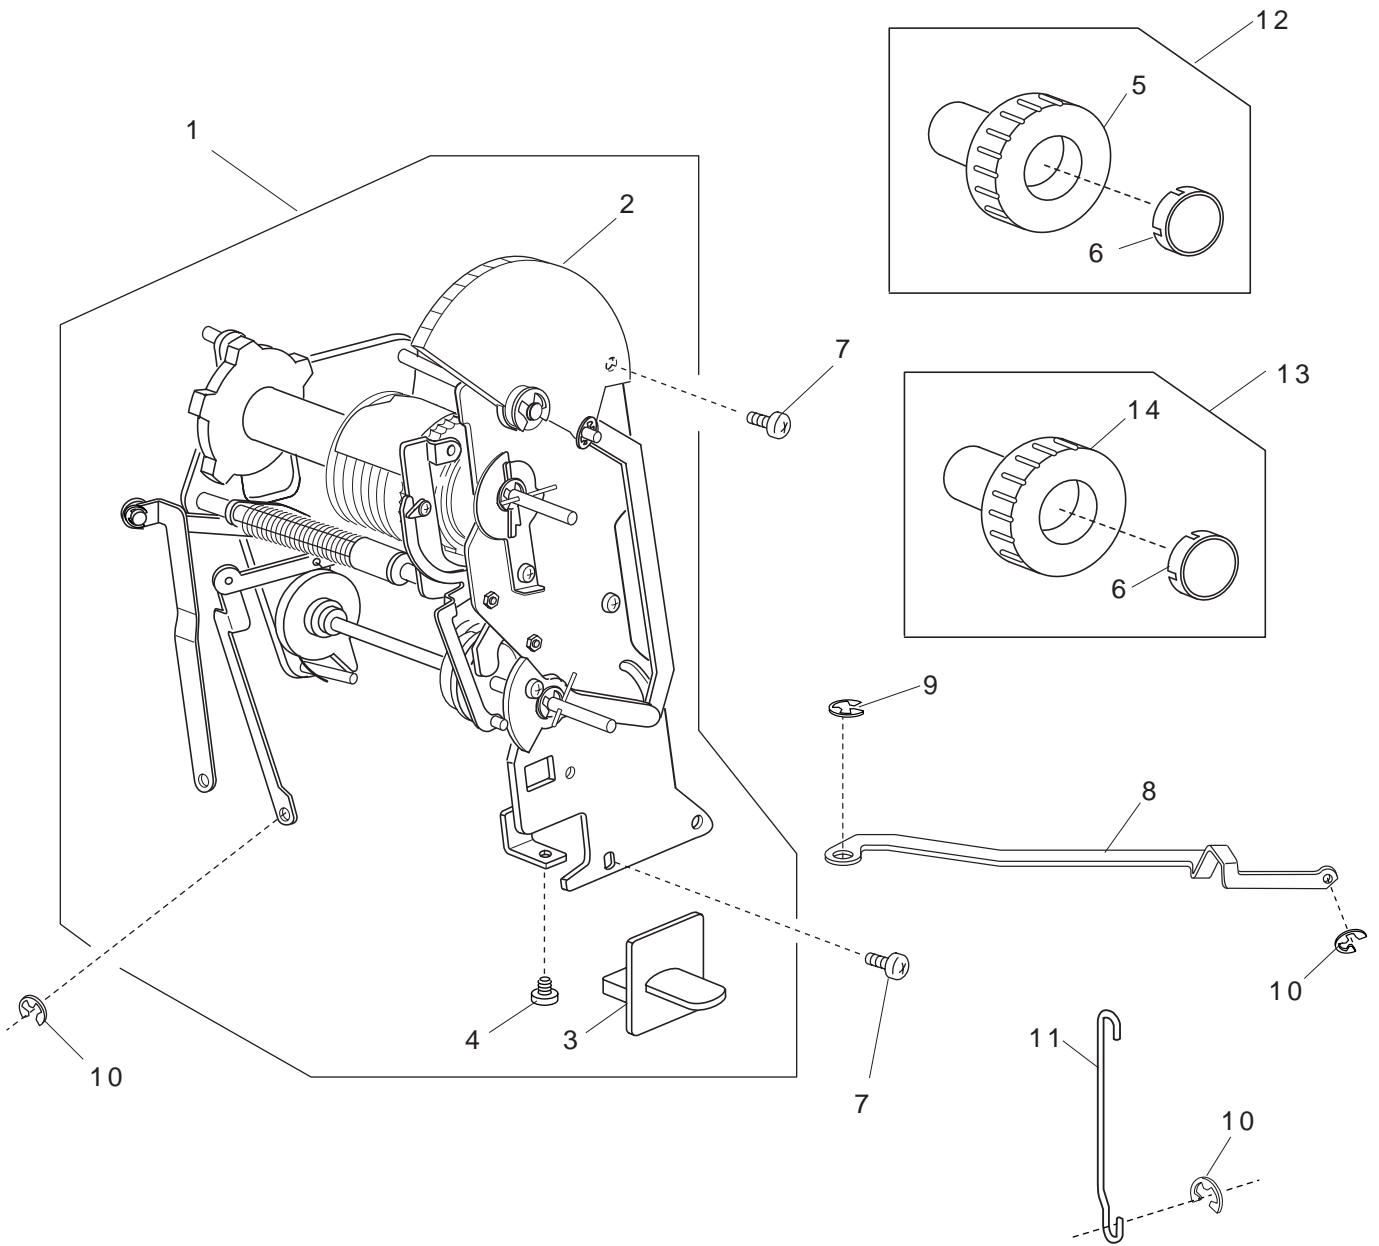

PARTS LIST

MODEL 525S

PARTS LIST

MODEL 525S

KEY NO.	PART NO.	DESCRIPTION
1	507636007	Cam block unit
2	507041205	Stitch width dial
3	507109109	R lever
4	000107307	Set screw 3 X 8
5	507112127	Pattern selector dial
6	507113003	Cap
7	000081005	Setscrew 4×8
8	507066000	Zigzag width rod
9	000002507	Snap ring E-4
10	000002105	Snap ring E-3
11	507047005	BH converter rod
12	507635202	Pattern selector dial unit
13	507635305	Stitch length dial unit
14	507112138	Stitch length dial