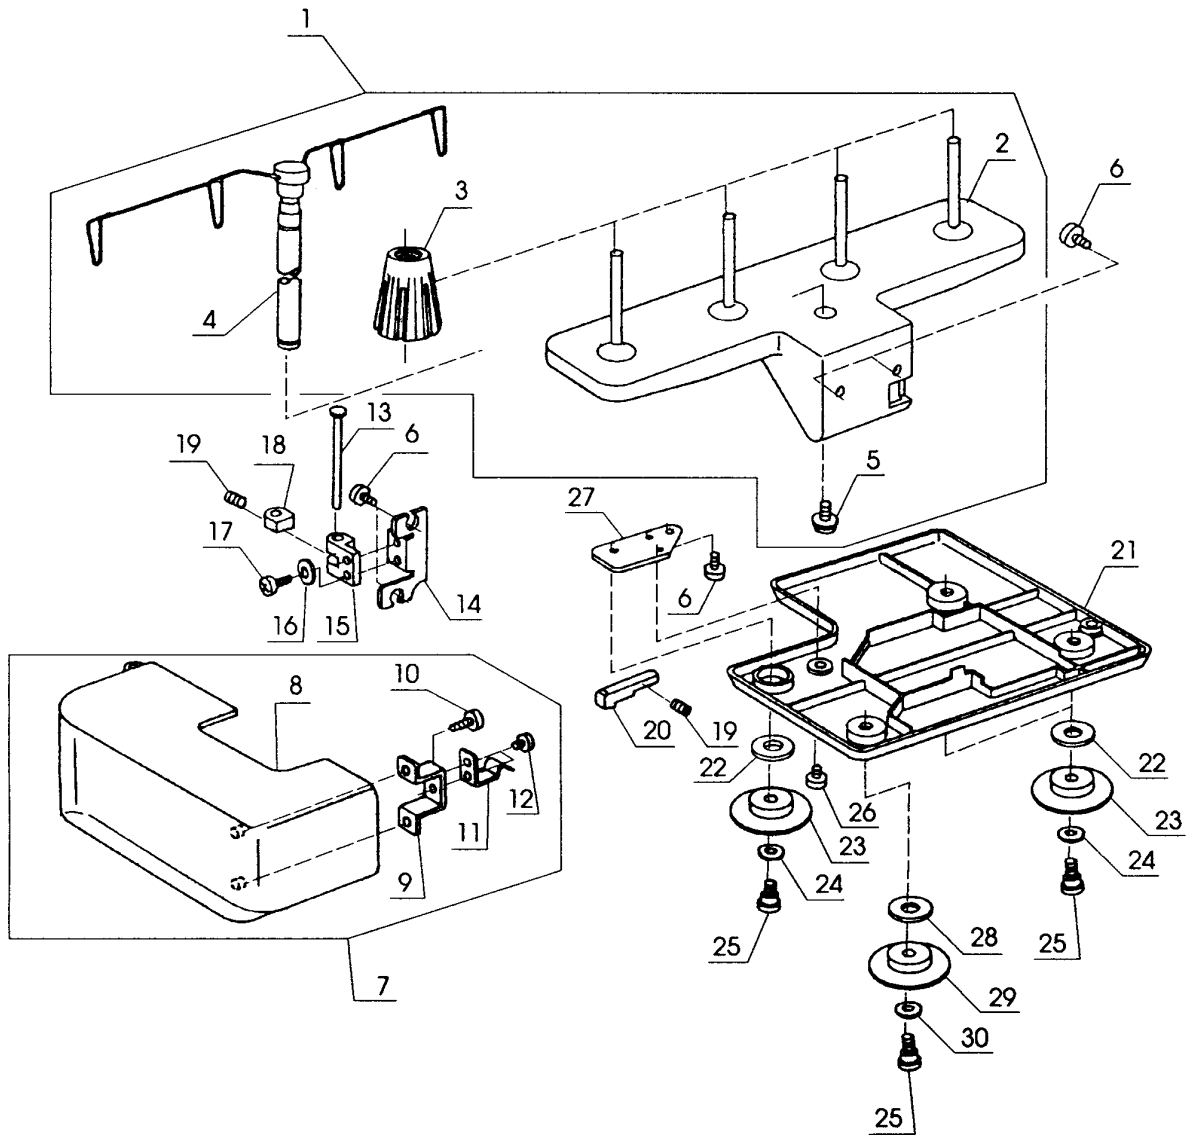

Key No.	Part No.	Name
1	777603008	Spool stand unit
2	777011003	Spool stand
3	784231105	Spool holder
4	785692102	Thread guide bar
5	000115700	Set screw
6	000081005	Set screw
7	785680004	Side cover for U.S.A. (NEW HOME 104D)
	785680200	Side cover for U.S.A.
	785680107	Side cover for Canada
	785680200	Side cover unit for Australia
8	785264204	Side cover
9	785265009	Set plate
10	000107802	Set screw
11	784140004	Spring
12	000103808	Set screw
13	784142006	Pin
14	784161001	Set plate
15	785266000	Hinge
16	000070908	Washer
17	000104201	Set screw
18	785267001	Ring
19	000111201	Set screw
20	784143007	Stopper
21	785282002	Machine base
22	785260004	Washer
23	784135006	Cushion
24	000070300	Washer
25	784169009	Hinge screw
26	000103509	Set screw
27	785259000	Set plate
28	787204006	Washer
29	784135006	Cushion
30	000070300	Washer