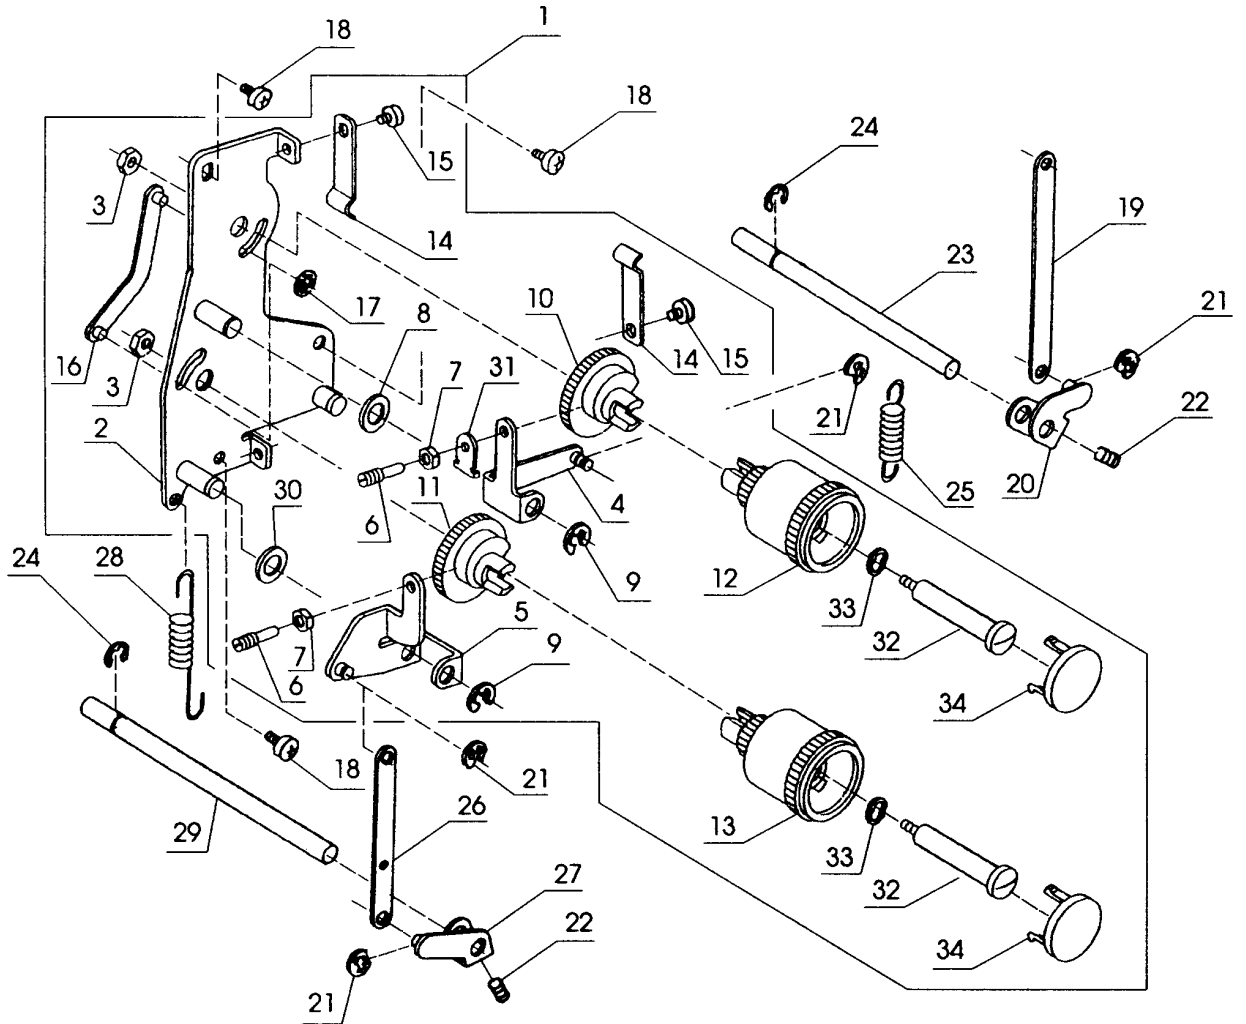

Key No.	Part No.	Name
1	777601006	Feed mechanism unit
	777601202	Feed mechanism unit for U.S.A. (NEW HOME 104D)
2	777005004	Frame
3	000061205	Nut
4	785134008	Feed regulating arm
5	785135009	Feed regulating arm
6	652056000	Stopper
7	000160102	Nut
8	000036500	Washer
9	000001609	Snap ring
10	785378006	Cam
11	785379007	Cam
12	787261171	Feed dial for U.S.A. (NEW HOME 104D)
	787261757	Feed dial
13	787261182	Differential feed dial7 for U.S.A. (NEW HOME 104D)
	87261805	Differential feed dial
14	785140007	Spring
15	000081119	Set screw
16	777006005	Stopper
17	000014306	Ring
18	000081005	Set screw
19	785142009	Feed rod
20	785143000	Feed arm
21	000002105	Snap ring
22	000111500	Set screw
23	785125006	Feed shaft
24	000001609	Snap ring
25	785146003	Spring
26	785144001	Rod
27	785145002	Feed arm
28	785147004	Spring
29	785130004	Feed shaft
30	000072601	Washer
31	785156006	Plate
32	785218007	Dial shaft
33	000116206	Washer
34	787262301	Dial cover