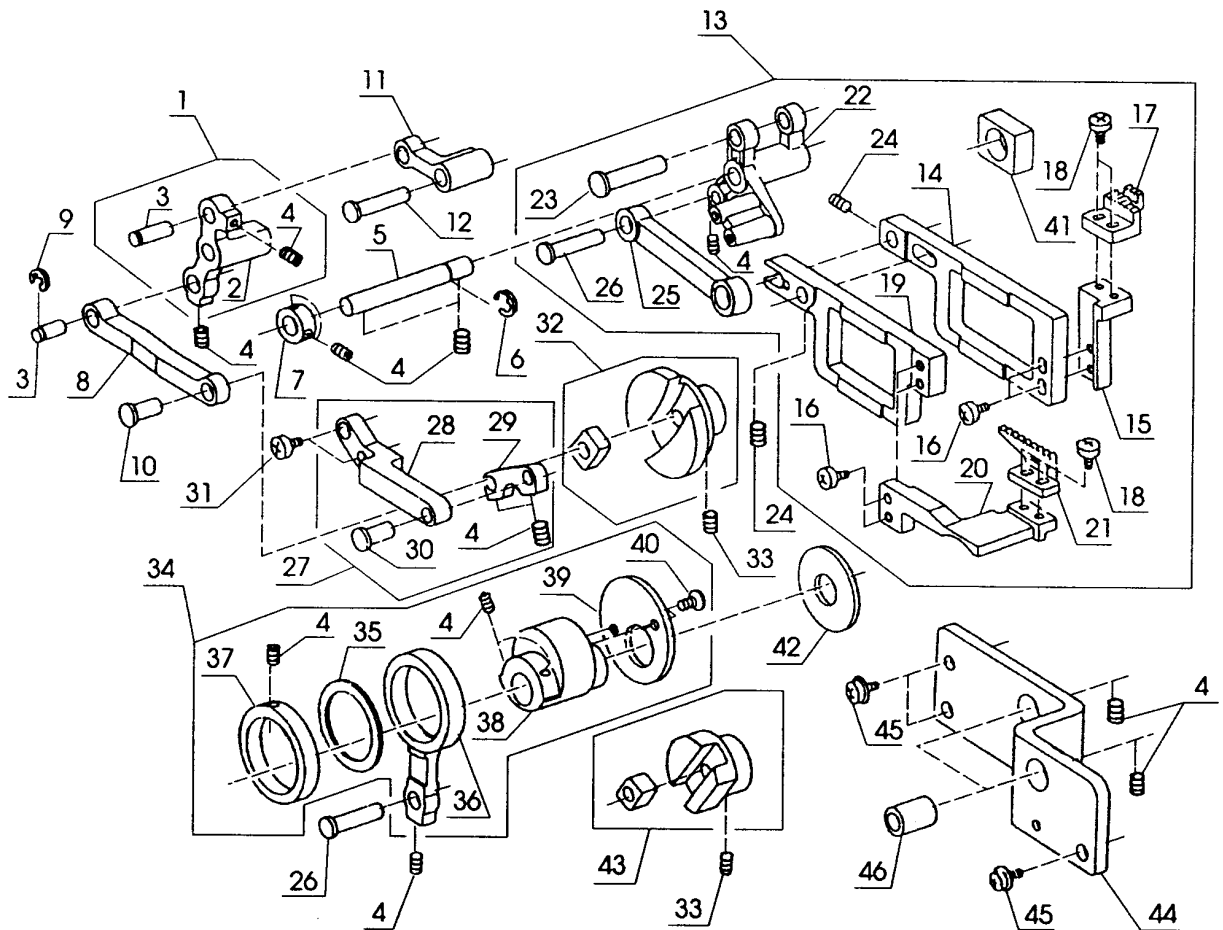

Key No.	Part No.	Name
1	785633002	Rocking arm unit
2	785119007	Rocking arm
3	625130005	Pin
4	000111201	Set screw
5	784069019	Pin
6	000002806	Snap ring
7	820166001	Ring (787106007)
8	785126007	Link
9	000002507	Snap ring
10	785127008	Pin
11	785117005	Link
12	625129001	Pin
13	785632001	Feed bar unit
14	785106001	Main feed bar
15	785107002	Feed dog base
16	000080406	Set screw
17	785108106	Main feed dog
18	000066705	Set screw
19	785109004	Sub feed bar
20	785110008	Feed dog base
21	785111102	Sub feed dog
22	785112000	Feed arm
23	785113001	Pin
24	000111902	Set screw
25	785114002	Feed link
26	785151001	Pin
27	785635004	Sub feed arm unit
28	785115003	Sub feed arm
29	785154004	Link
30	820144003	Pin
31	000101703	Set screw
32	785522007	Regulator unit
33	000111304	Set screw
34	785631000	Feed cam unit
35	785121002	Washer
36	785120001	Link
37	785122003	Ring
38	785102007	Feed cam
39	785103008	Washer
40	000097107	Set screw
41	785104009	Sliding block
42	785105000	Washer
43	785521006	Feed regulator unit
44	785118006	Feed regulator base
45	000114802	Set screw