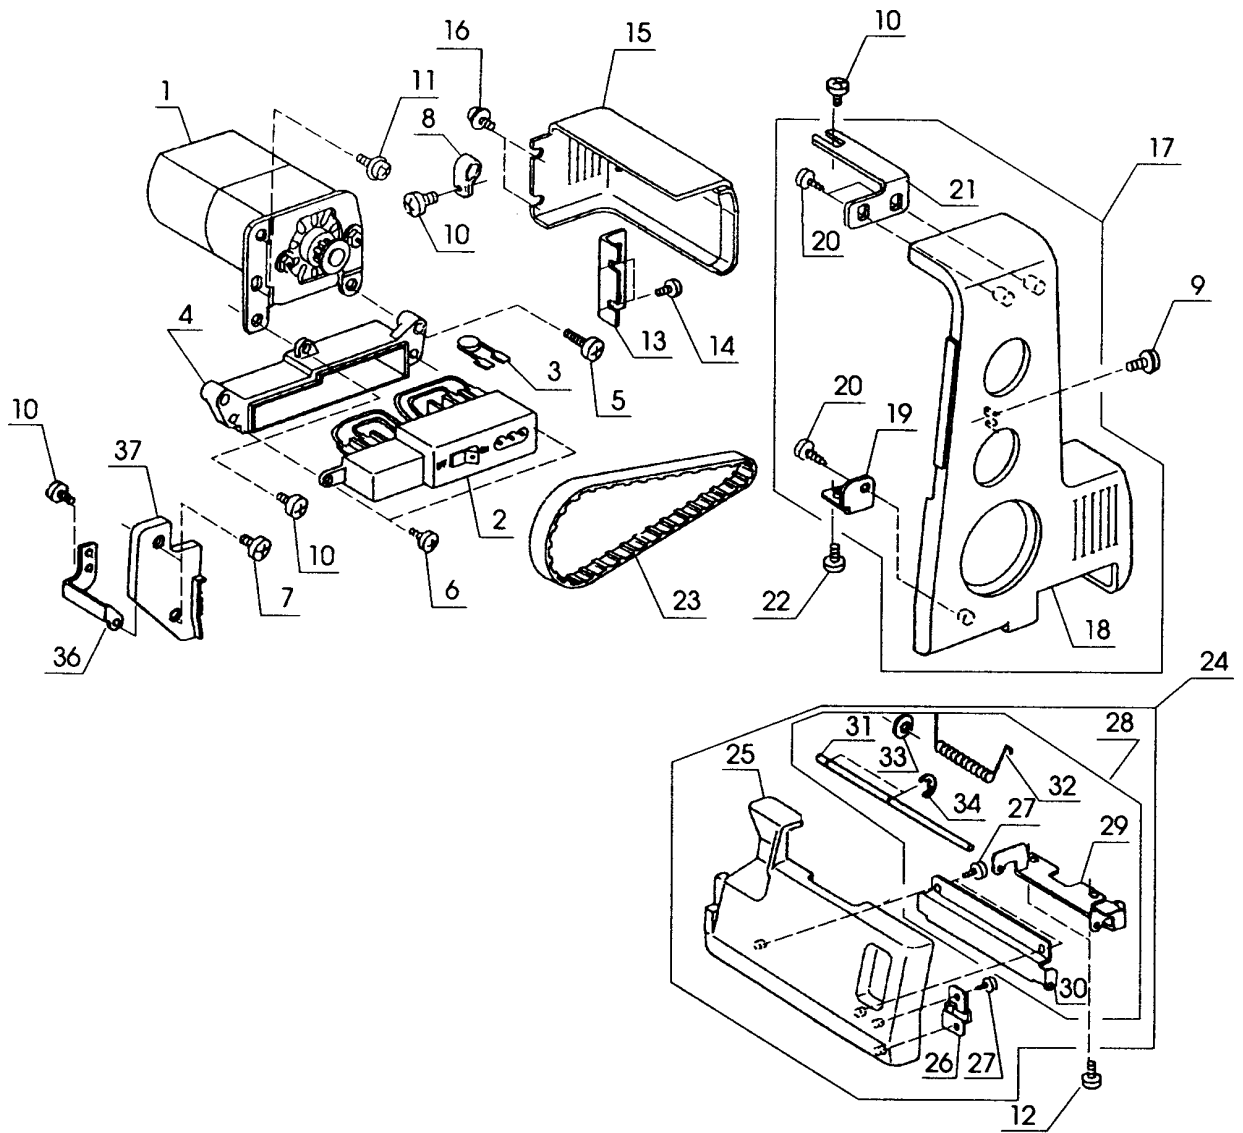

Key No.	Part No.	Name
1	M-1024	Motor unit for Canada
	787629207	Motor unit for U.S.A.
	M-2077	Motor unit for Continental Europe
	M-2035	Motor unit for Australia
	M-2083	Motor unit for Great Britain
2	777502006	Machine socket unit for Australia, Continental Europe & Great Britain
	787508106	Machine socket unit for Canada & U.S.A.
3	784509005	Condenser for Australia
4	784128028	Cover
5	000104108	Set screw
6	000121905	Set screw
7	000078320	Set screw
8	000188405	Cord guide
9	000115607	Set screw
10	000081005	Set screw
11	000115504	Set screw
12	000101404	Set screw
13	784125003	Set plate
14	000081119	Set screw
15	785255202	Motor cover
16	000115009	Set screw
17	785689209	Belt cover unit for Australia
	785689302	Belt cover unit for Continental Europe
18	785297103	Belt cover for Australia
	785297206	Belt cover for Continental Europe
19	784130001	Set plate
20	000120214	Set screw
21	785258009	Set plate
22	000103509	Set screw
23	784124002	Motor belt
24	777604009	Looper cover unit for Australia
	777604102	Looper cover unit for Canada
	777604559	Looper cover unit for Continental Europe
	777604940	Looper cover unit for U.S.A. (NEW HOME 104D)
25	777012048	Looper cover for U.S.A. (NEW HOME 104D)
	777012107	Looper cover for Australia
	777012509	Looper cover for Continental Europe
26	784118003	Stopper
27	000149301	Set screw
28	784619xxx	Hinge unit
29	784119004	Looper cover supporter
30	784120019	Hinge
31	784121010	Pin
32	784122000	Spring
33	000071013	Washer
34	000002105	Snap ring
35	784250008	Sticker
36	784152009	Set plate
37	785252209	Looper cover guide