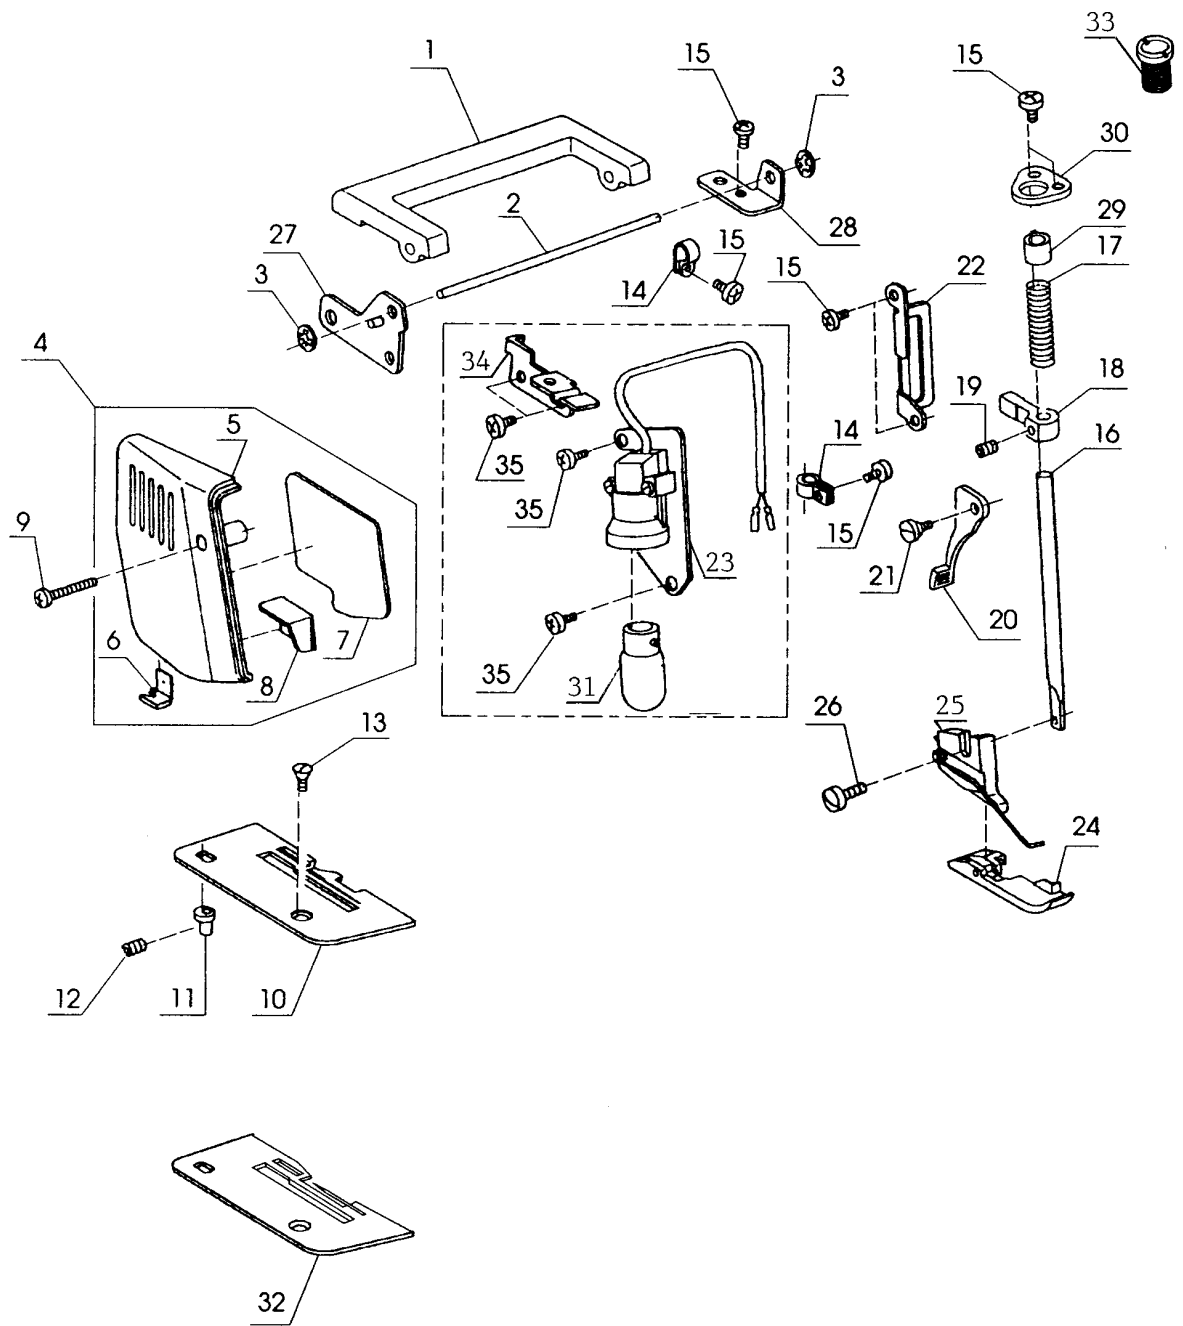

Key No.	Part No.	Name
1	777603008	Spool stand unit
2	777011003	Spool stand
3	784231105	Spool holder
4	785692102	Thread guide bar
5	000115700	Set screw
6	000081005	Set screw
7	785680004	Side cover for U.S.A. (NEW HOME 104D)
	785680200	Side cover for U.S.A.
	785680107	Side cover for Canada
	785680200	Side cover unit for Australia
8	785264204	Side cover
9	785265009	Set plate
10	000107802	Set screw
11	784140004	Spring
12	000103808	Set screw
13	784142006	Pin
14	784161001	Set plate
15	785266000	Hinge
16	000070908	Washer
17	000104201	Set screw
18	785267001	Ring
19	000111201	Set screw
20	784143007	Stopper
21	785282002	Machine base
22	785260004	Washer
23	784135006	Cushion
24	000070300	Washer
25	784169009	Hinge screw
26	000103509	Set screw
27	785259000	Set plate
28	787204006	Washer
29	784135006	Cushion
30	000070300	Washer