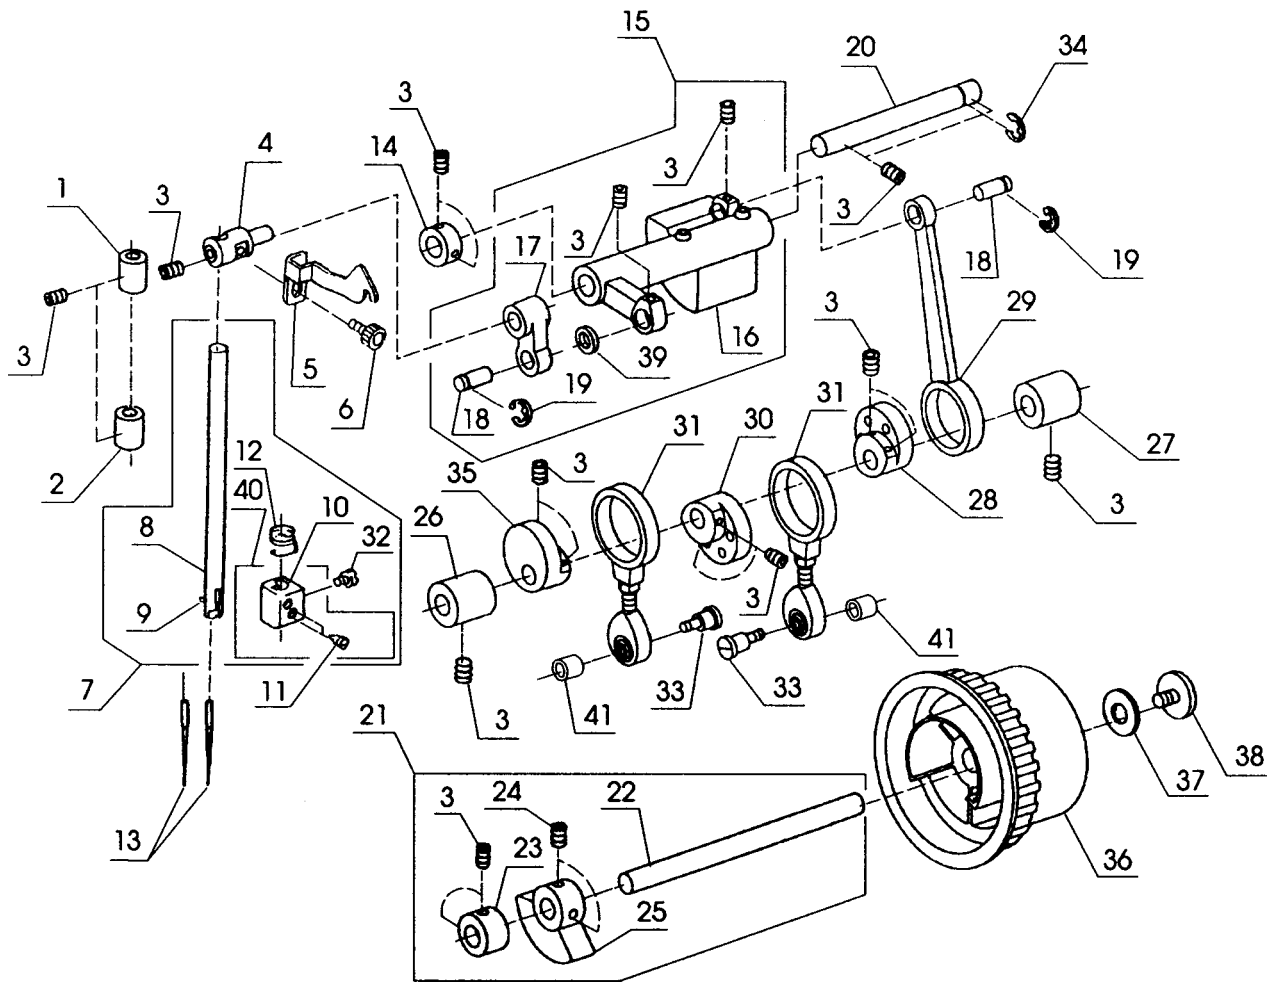

Key No.	Part No.	Name
1	784027004	Bushing
2	784028005	Bushing
3	000111201	Set screw
4	784024001	Connecting stud
5	785202008	Take up lever
6	000084503	Bolt
7	785603025	Needle bar unit
8	785003029	Needle bar
9	000022307	Spring pin
10	785004020	Needle clamp
11	785008024	Set screw
12	785009003	Thread guide
13	784157015	Needle, size 14
14	820166001	Ring (787106007)
15	785684008	Needle bar crank unit
16	785287007	Needle bar crank
17	784021008	Needle bar link
18	784022009	Pin
19	000001609	Snap ring
20	784023000	Crank shaft
21	785630009	Main shaft unit
22	785101006	Main shaft
23	619006002	Ring
24	000111304	Set screw
25	784167007	Balance weight
26	673062004	Bushing
27	784009000	Bushing
28	784010107	Drive cam
29	784011005	Crank rod
30	784012109	Drive cam
31	784602009	Looper drive link
32	785026017	Set screw
33	787108009	Hinge screw
34	000002806	Snap ring
35	787017001	Drive cam
36	784019106	Hand wheel for U.S.A. (NEW HOME 104D)
	784019302	Hand wheel
37	556047007	Washer
38	618070004	Set screw
39	000036108	Washer
40	785557001	Needle clamp unit
41	787107008	Spacer