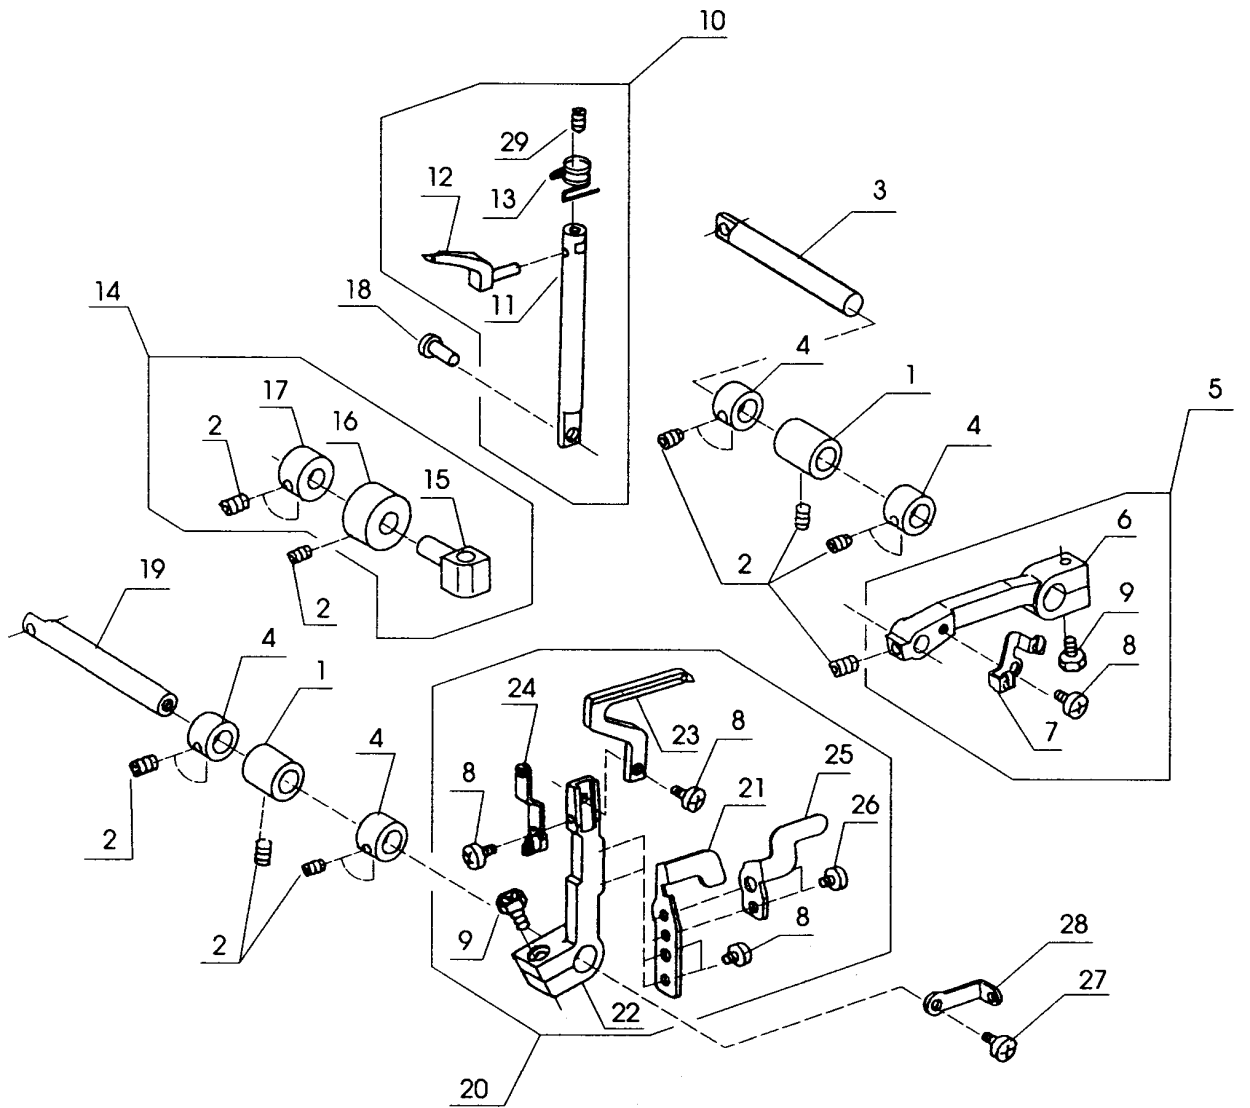

Key No.	Part No.	Name
1	787104005	Bushing
2	000111201	Set screw
3	787105006	Crank shaft
4	820166001	Ring (787106007)
5	785604200	Drive shaft unit
6	784073005	Drive arm
7	785020206	Thread guide
8	000078320	Set screw
9	000138008	Bolt
10	785605005	Drive shaft unit
11	784075007	Drive shaft
12	784076019	Upper looper
13	784077009	Thread guide
14	787619008	Shaft guide unit
15	787112006	Shaft guide
16	787113007	Bushing
17	820166001	Ring (787106007)
18	784080005	Pin
19	787116000	Crank shaft
20	785610036	Lower looper unit
21	787383000	Needle guard
22	785024004	Drive arm
23	784083606	Lower looper
24	784085206	Thread guide
25	787384001	Needle guard
26	000101116	Set screw
27	000099006	Bolt
28	000103004	Set screw
29	785010203	Thread guide
30	000112501	Set screw