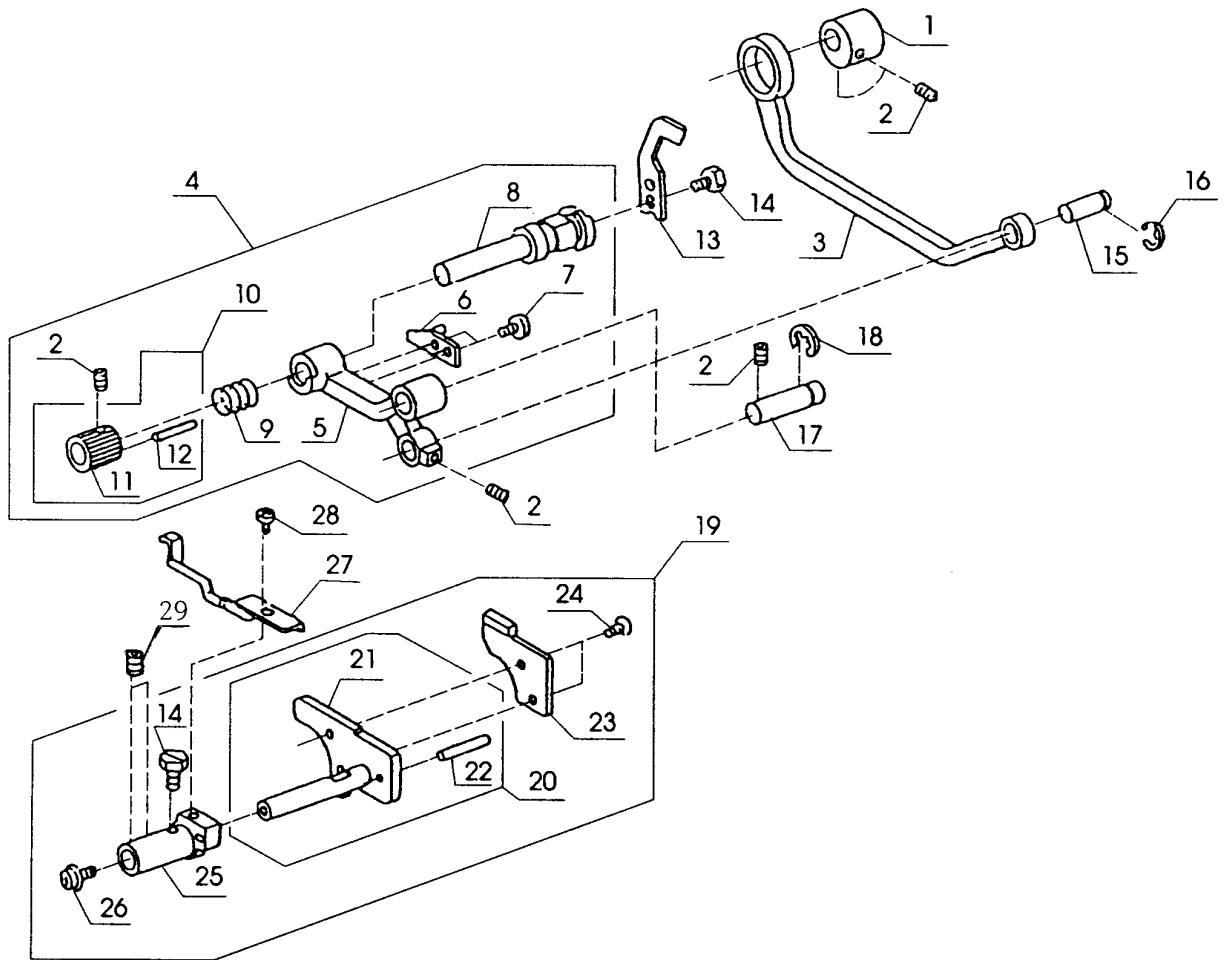

Key No.	Part No.	Name
1	777014006	Drive cam
2	000111201	Set screw
3	784039009	Connecting rod
4	784606003	Drive arm unit
5	784040003	Drive arm
6	784041004	Upper knife guard
7	810220003	Set screw
8	784042005	Upper knife stopper
9	784043006	Spring
10	784607xxx	Knob unit
11	784044007	Knob
12	000003601	Spring pin
13	784045020	Upper knife
14	624303008	Bolt
15	784022009	Pin
16	000001609	Snap ring
17	784046009	Pin
18	000002909	Snap ring
19	784608005	Lower knife unit
20	784609xxx	Supporter unit
21	784047000	Supporter
22	000123402	Pin
23	784048001	Lower knife
24	000102221	Set screw
25	784049002	Bushing
26	000115401	Set screw
27	785027007	Needle guard
28	000078319	Set screw
29	000111108	Set screw