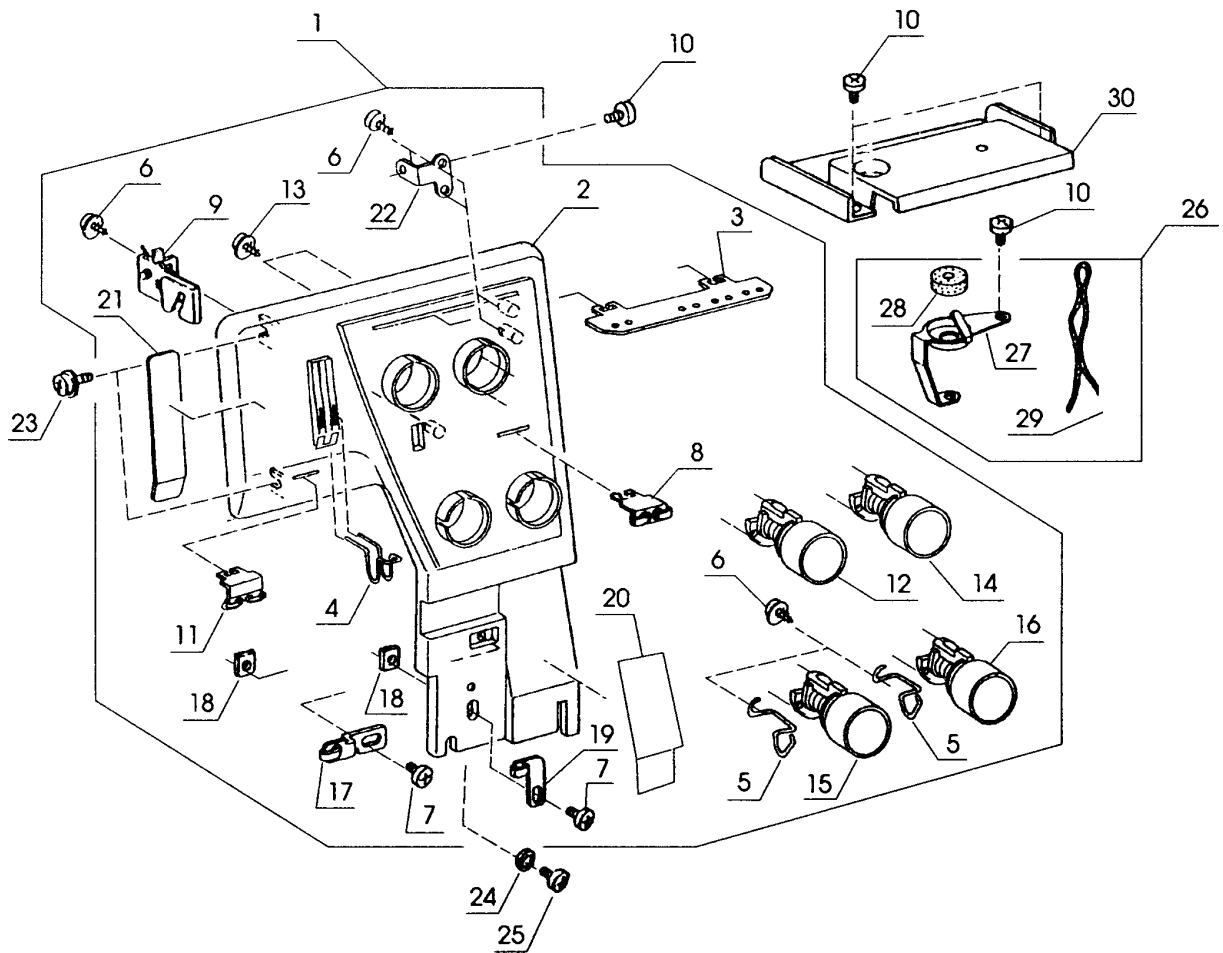

PARTS LIST

FOR

MODEL 134D

Specification code : 777701007 (JA, T-23364))
777702008 (JCA)
777704000 (JAI)
777705001 (JUK)
777706002 (JNBV)
777709050 (JAI, NH104D)

Key No.	Part No.	Name
1	777602007	Front panel unit
	777607002	Front panel unit for U.S.A. (NEW HOME 104D)
2	777007109	Front panel
	777007501	Front panel for U.S.A. (NEW HOME 104D)
3	785229001	Thread guide plate
4	785230005	Thread guide
5	785231006	Thread guide
6	000149301	Set screw
7	000066727	Set screw
8	785232007	Thread guide
9	785607007	Check spring unit
10	000081005	Set screw
11	785015002	Thread guide
12	785552800	Tension unit (left needle) for U.S.A. (NEW HOME 104D)
	785687104	Tension unit (left needle)
13	000114709	Set screw
14	785553904	Tension unit (right needle) for U.S.A. (NEW HOME 104D)
	785688105	Tension unit (right needle)
15	785554101	Tension unit (upper looper)
	785554905	Tension unit (upper looper) for U.S.A. (NEW HOME 104D)
16	785555102	Tension unit (lower looper)
	785555906	Tension unit (lower looper) for U.S.A. (NEW HOME 104D)
17	785247005	Thread guide
18	630005006	Nut
19	784106008	Thread guide
20	785248006	Threading chart
21	785249007	Reflecting plate
22	785250001	Set plate
23	000115607	Set screw
24	000071035	Washer
25	000077617	Set screw
26	784625019	Oil wick supporter
27	784111017	Oil pad supporter
28	784113008	Oil pad
29	763033020	Oil wick
30	784114021	Top cover